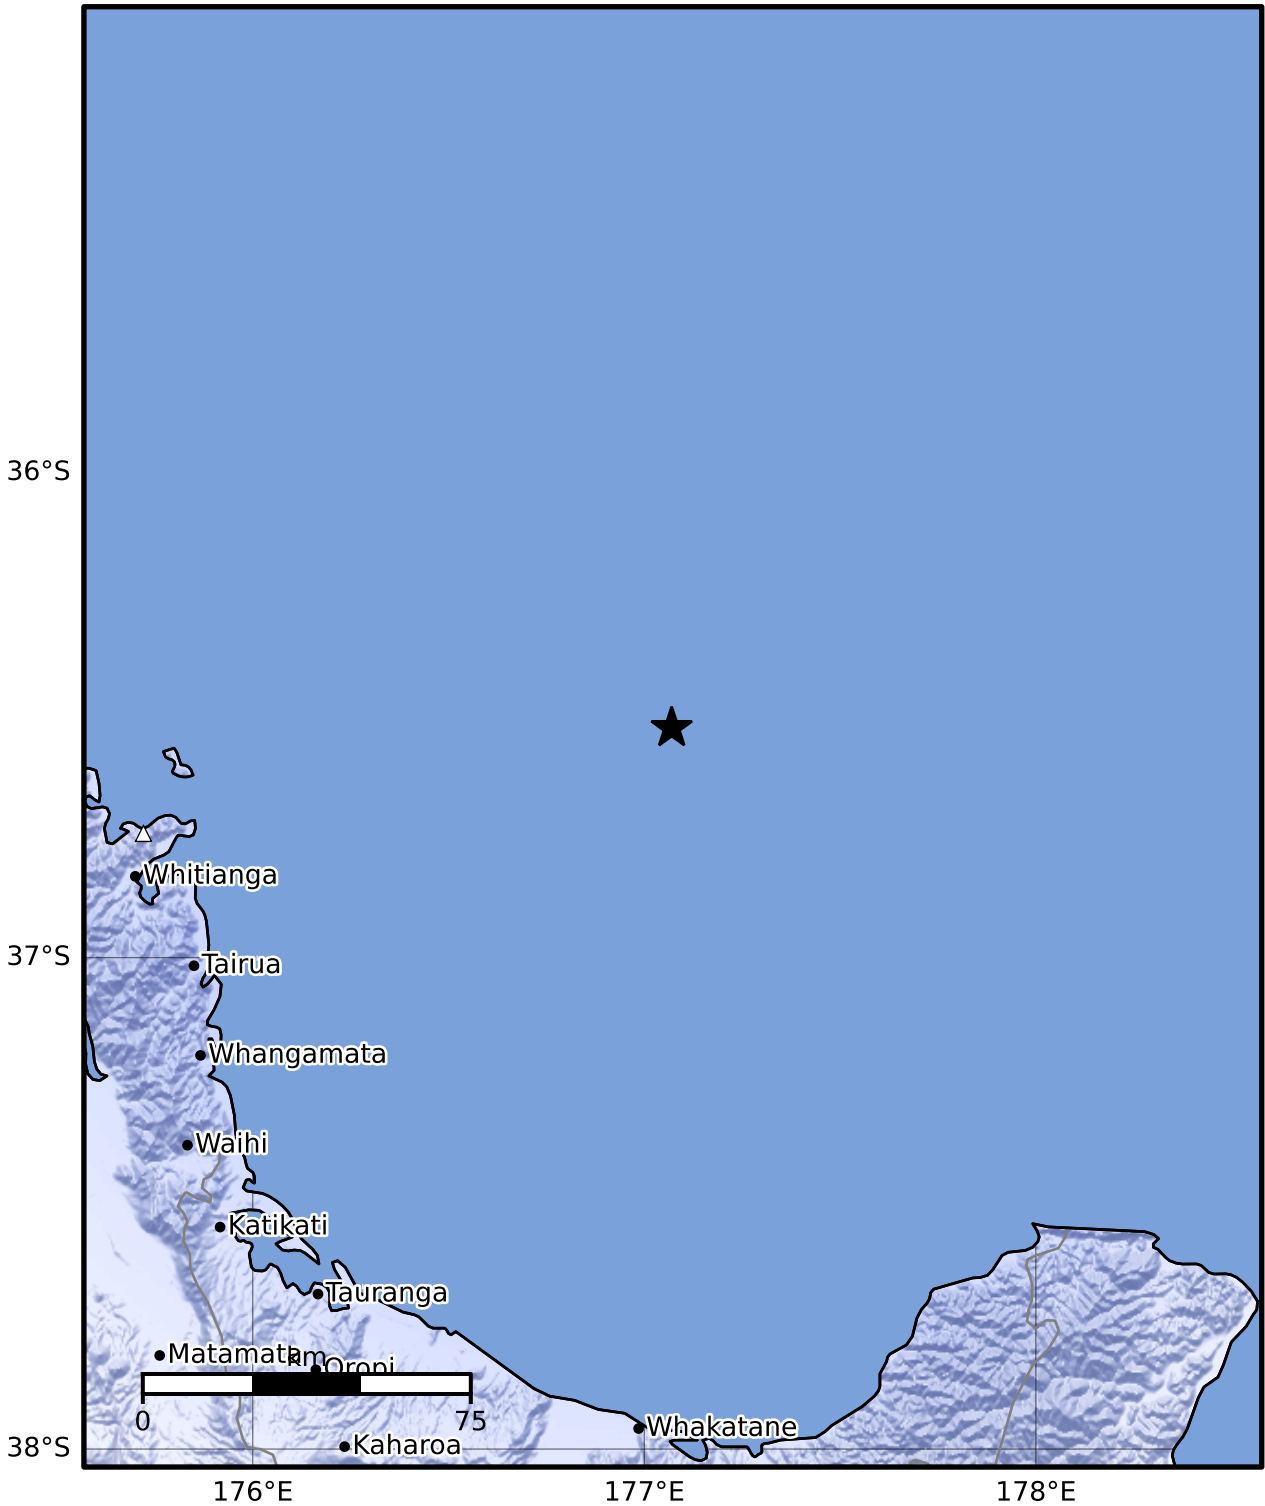

Macroseismic Intensity Map GNS Science

ShakeMap: Raukumara Plain

Dec 20, 2024 23:03:41 UTC M3.5 S36.53 E177.07 Depth: 12.0km ID:2024p959353

SHAKING	Not felt	Weak	Light	Moderate	Strong	Very strong	Severe	Violent	Extreme
DAMAGE	None	None	None	Very light	Light	Moderate	Moderate/heavy	Heavy	Very heavy
PGA(%g)	<0.0464	0.29	1.63	5.16	12.5	22.4	40.2	72.2	>129
PGV(cm/s)	<0.0215	0.125	1.04	4.31	14.5	26.4	48.3	88.4	>162
INTENSITY	I	II-III	IV	V	VI	VII	VIII	IX	X+

Scale based on Moratalla et al.(2021) and Worden et al.(2012) Version 4: Processed 2024-12-20T23:35:07Z
 △ Seismic Instrument ○ Reported Intensity ★ Epicenter