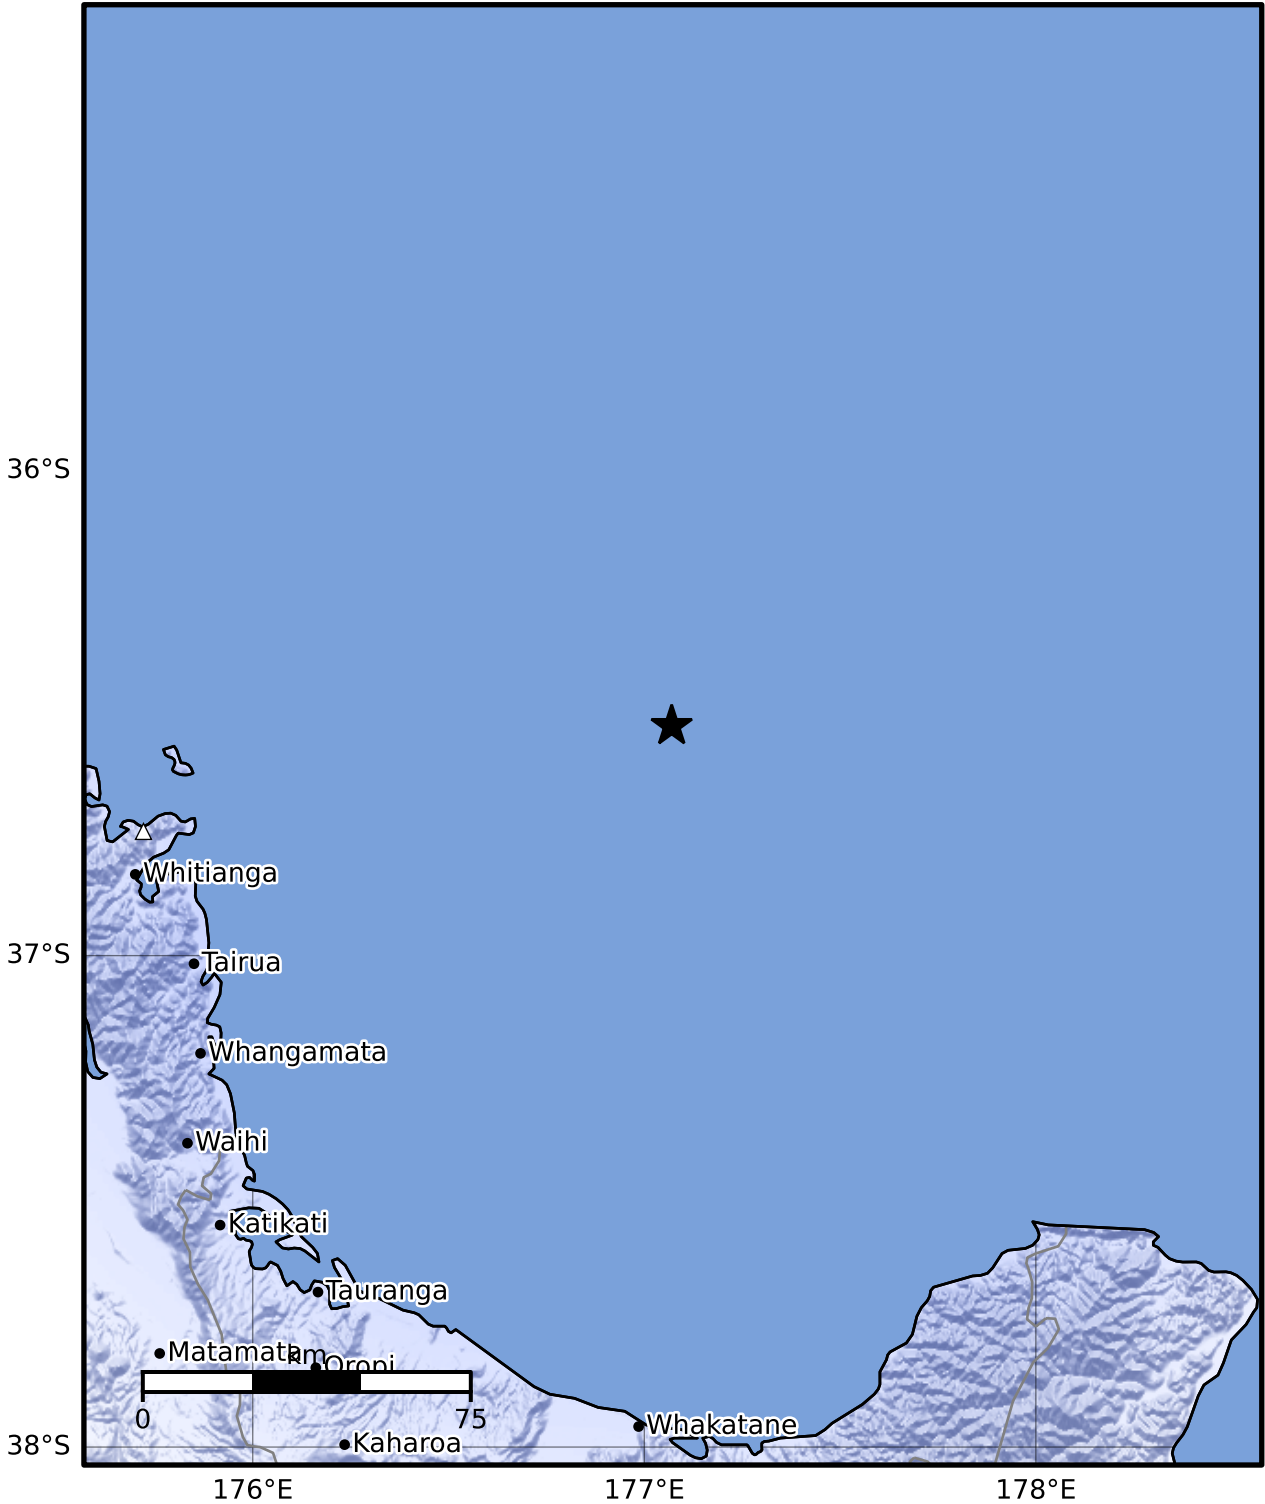

Macroseismic Intensity Map GNS Science

ShakeMap: Raukumara Plain

Dec 20, 2024 23:03:41 UTC M3.5 S36.53 E177.07 Depth: 12.0km ID:2024p959353

SHAKING	Not felt	Weak	Light	Moderate	Strong	Very strong	Severe	Violent	Extreme
DAMAGE	None	None	None	Very light	Light	Moderate	Moderate/heavy	Heavy	Very heavy
PGA(%g)	<0.0464	0.29	1.63	5.16	12.5	22.4	40.2	72.2	>129
PGV(cm/s)	<0.0215	0.125	1.04	4.31	14.5	26.4	48.3	88.4	>162
INTENSITY	I	II-III	IV	V	VI	VII	VIII	IX	X+

Scale based on Moratalla et al.(2021) and Worden et al.(2012) Version 8: Processed 2024-12-21T05:05:06Z
 △ Seismic Instrument ○ Reported Intensity ★ Epicenter