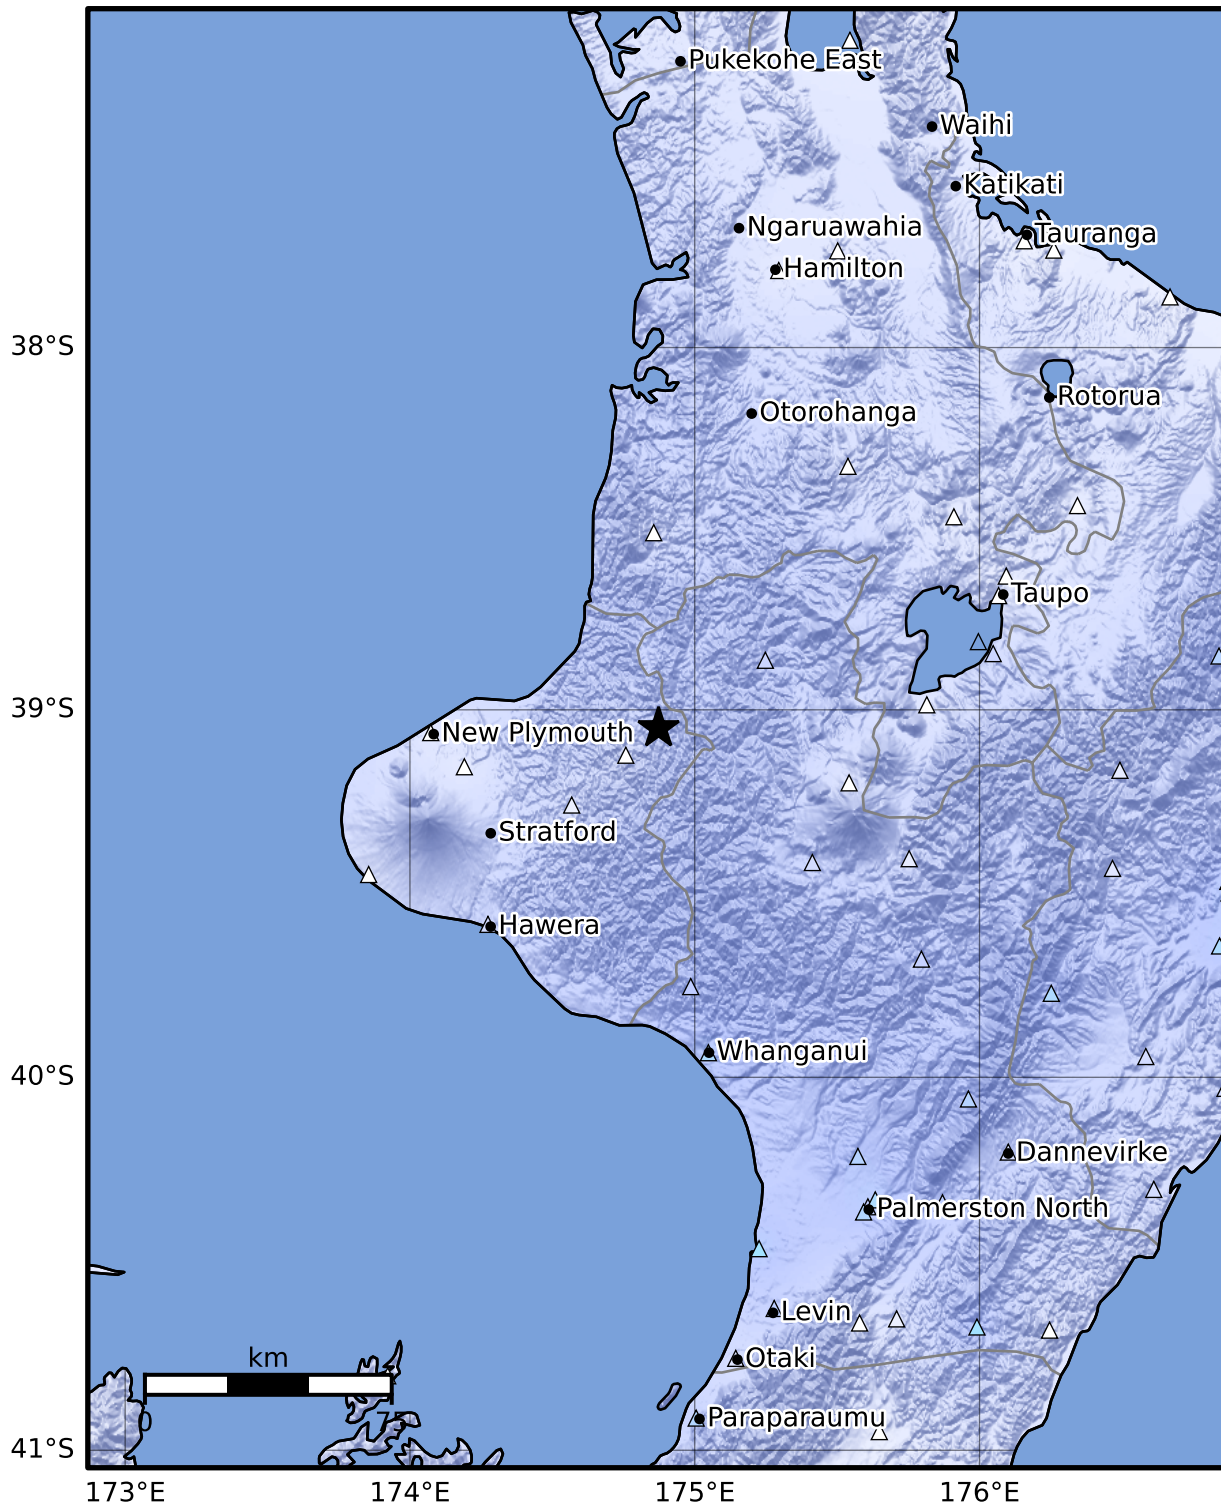

Macroseismic Intensity Map GNS Science
ShakeMap: King Country

Dec 24, 2024 16:10:11 UTC M4.2 S39.05 E174.87 Depth: 201.5km ID:2024p969387

SHAKING	Not felt	Weak	Light	Moderate	Strong	Very strong	Severe	Violent	Extreme
DAMAGE	None	None	None	Very light	Light	Moderate	Moderate/heavy	Heavy	Very heavy
PGA(%g)	<0.0464	0.29	1.63	5.16	12.5	22.4	40.2	72.2	>129
PGV(cm/s)	<0.0215	0.125	1.04	4.31	14.5	26.4	48.3	88.4	>162
INTENSITY	I	II-III	IV	V	VI	VII	VIII	IX	X+

Scale based on Moratalla et al.(2021) and Worden et al.(2012) Version 3: Processed 2024-12-24T16:32:31Z
 △ Seismic Instrument ○ Reported Intensity ★ Epicenter