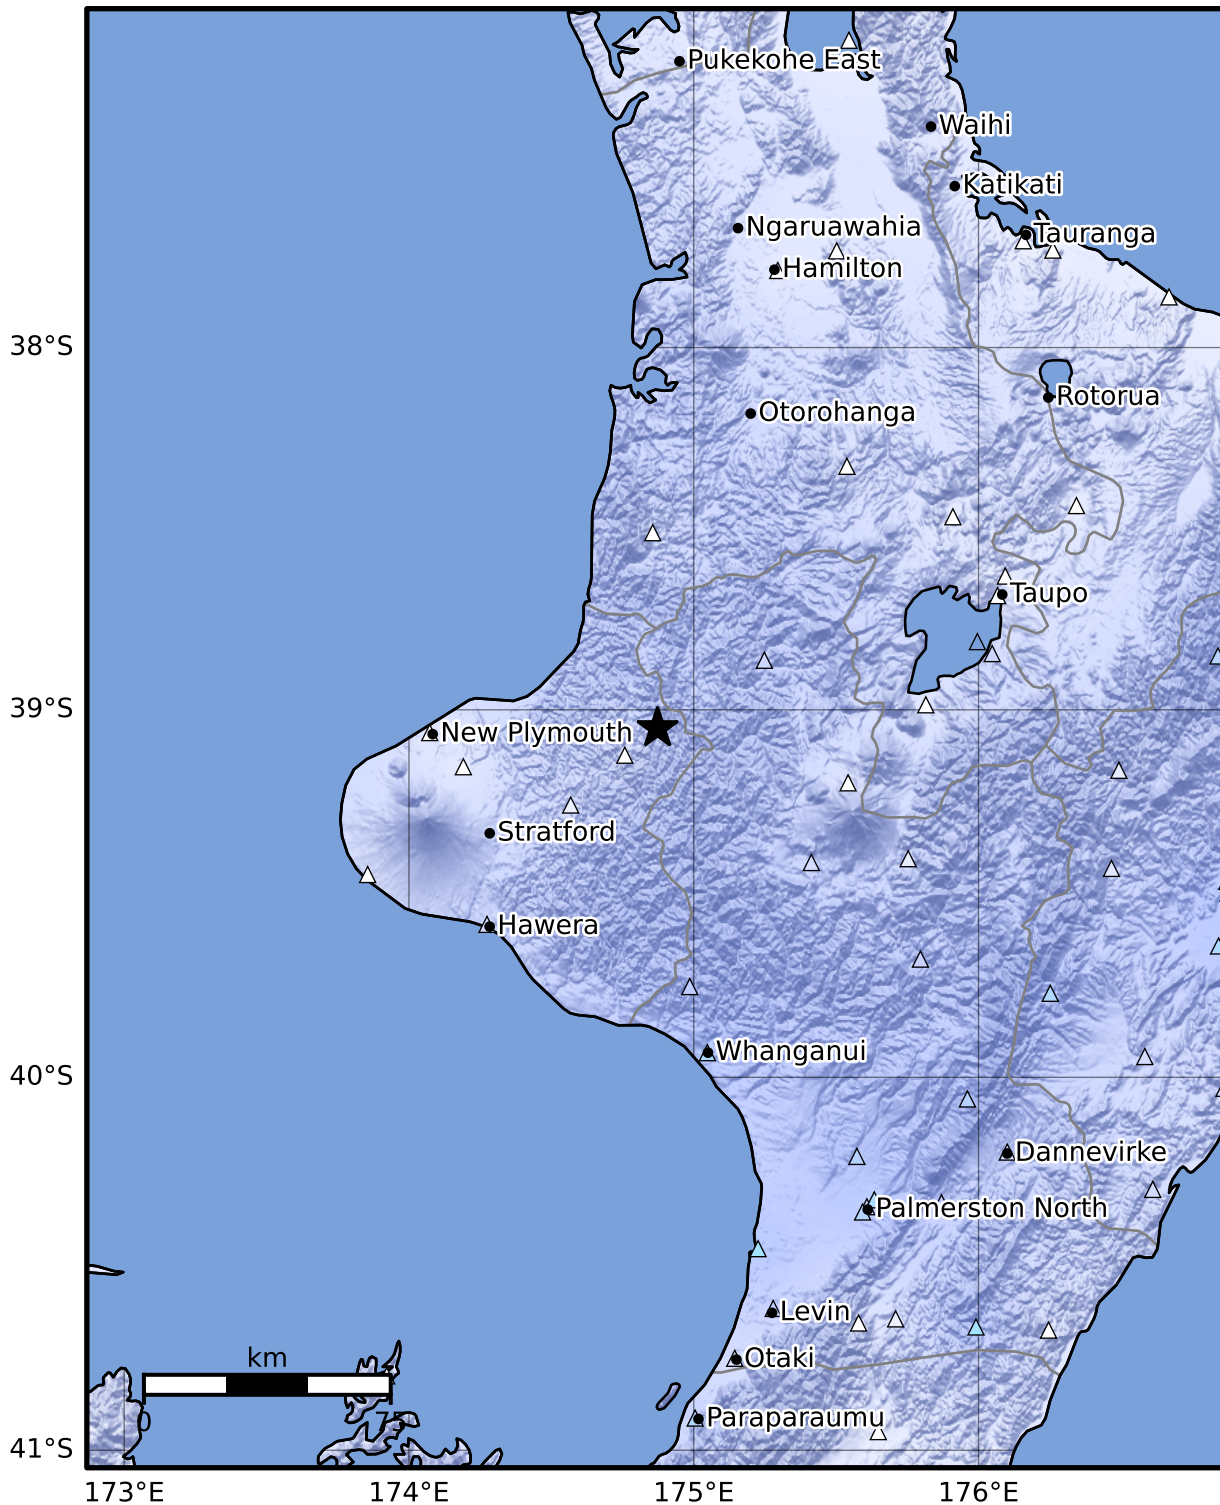

Macroseismic Intensity Map GNS Science
ShakeMap: King Country

Dec 24, 2024 16:10:11 UTC M4.2 S39.05 E174.87 Depth: 201.5km ID:2024p969387

SHAKING	Not felt	Weak	Light	Moderate	Strong	Very strong	Severe	Violent	Extreme
DAMAGE	None	None	None	Very light	Light	Moderate	Moderate/heavy	Heavy	Very heavy
PGA(%g)	<0.0464	0.29	1.63	5.16	12.5	22.4	40.2	72.2	>129
PGV(cm/s)	<0.0215	0.125	1.04	4.31	14.5	26.4	48.3	88.4	>162
INTENSITY	I	II-III	IV	V	VI	VII	VIII	IX	X+

Scale based on Moratalla et al.(2021) and Worden et al.(2012) Version 4: Processed 2024-12-24T16:42:32Z
 Δ Seismic Instrument ○ Reported Intensity ★ Epicenter