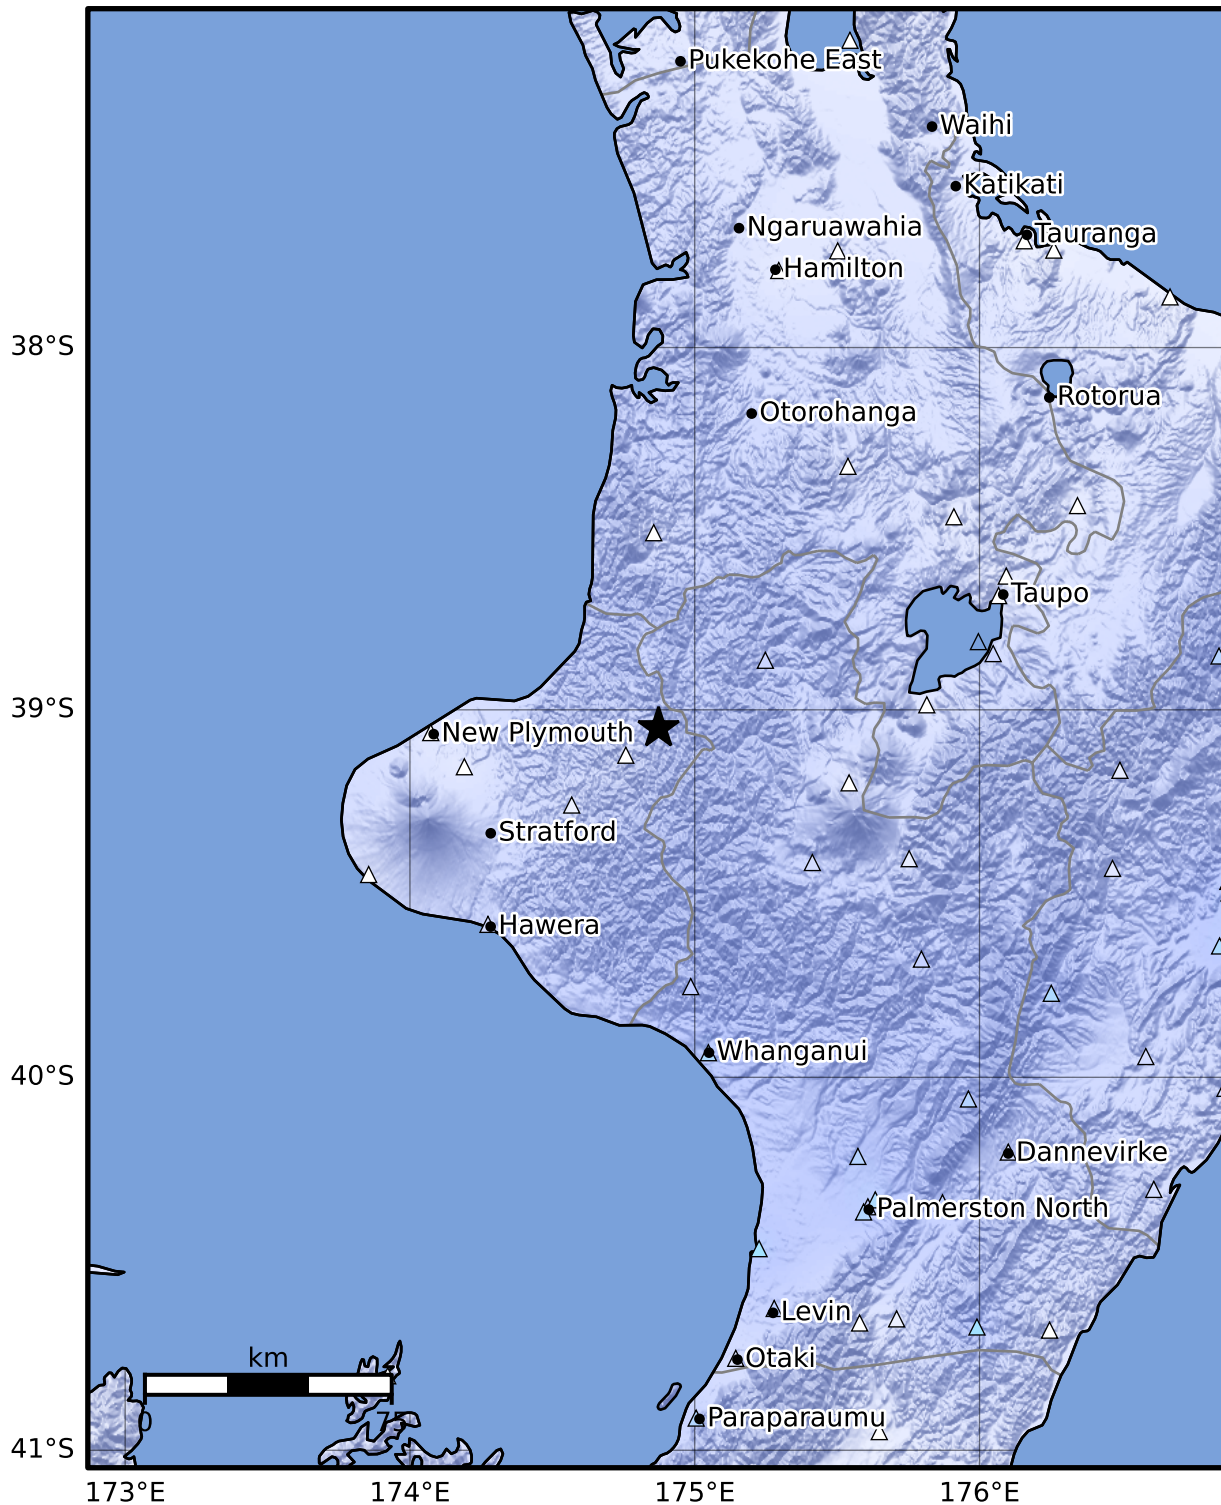

Macroseismic Intensity Map GNS Science
ShakeMap: King Country

Dec 24, 2024 16:10:11 UTC M4.2 S39.05 E174.87 Depth: 201.5km ID:2024p969387

SHAKING	Not felt	Weak	Light	Moderate	Strong	Very strong	Severe	Violent	Extreme
DAMAGE	None	None	None	Very light	Light	Moderate	Moderate/heavy	Heavy	Very heavy
PGA(%g)	<0.0464	0.29	1.63	5.16	12.5	22.4	40.2	72.2	>129
PGV(cm/s)	<0.0215	0.125	1.04	4.31	14.5	26.4	48.3	88.4	>162
INTENSITY	I	II-III	IV	V	VI	VII	VIII	IX	X+

Scale based on Moratalla et al.(2021) and Worden et al.(2012) Version 6: Processed 2024-12-24T18:12:35Z
 Δ Seismic Instrument ○ Reported Intensity ★ Epicenter