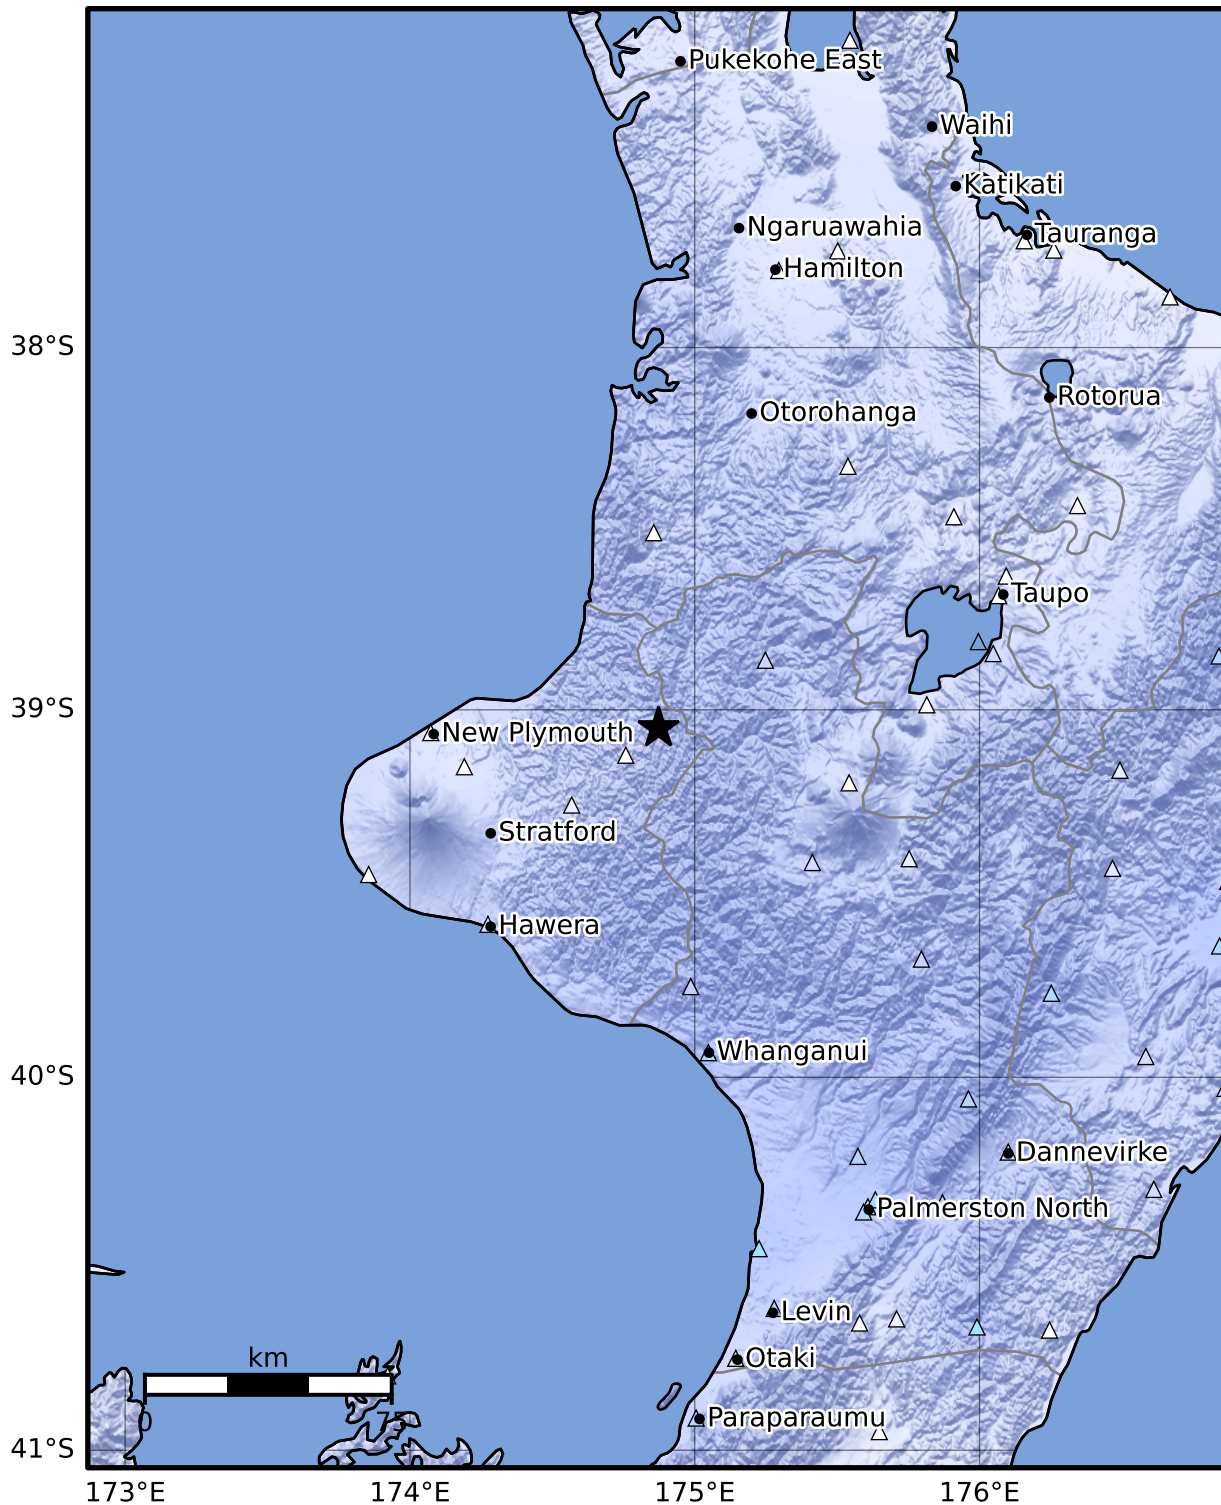

Macroseismic Intensity Map GNS Science
ShakeMap: King Country

Dec 24, 2024 16:10:11 UTC M4.2 S39.05 E174.87 Depth: 201.5km ID:2024p969387

SHAKING	Not felt	Weak	Light	Moderate	Strong	Very strong	Severe	Violent	Extreme
DAMAGE	None	None	None	Very light	Light	Moderate	Moderate/heavy	Heavy	Very heavy
PGA(%g)	<0.0464	0.29	1.63	5.16	12.5	22.4	40.2	72.2	>129
PGV(cm/s)	<0.0215	0.125	1.04	4.31	14.5	26.4	48.3	88.4	>162
INTENSITY	I	II-III	IV	V	VI	VII	VIII	IX	X+

Scale based on Moratalla et al.(2021) and Worden et al.(2012) Version 7: Processed 2024-12-24T19:12:43Z
 Δ Seismic Instrument ○ Reported Intensity ★ Epicenter