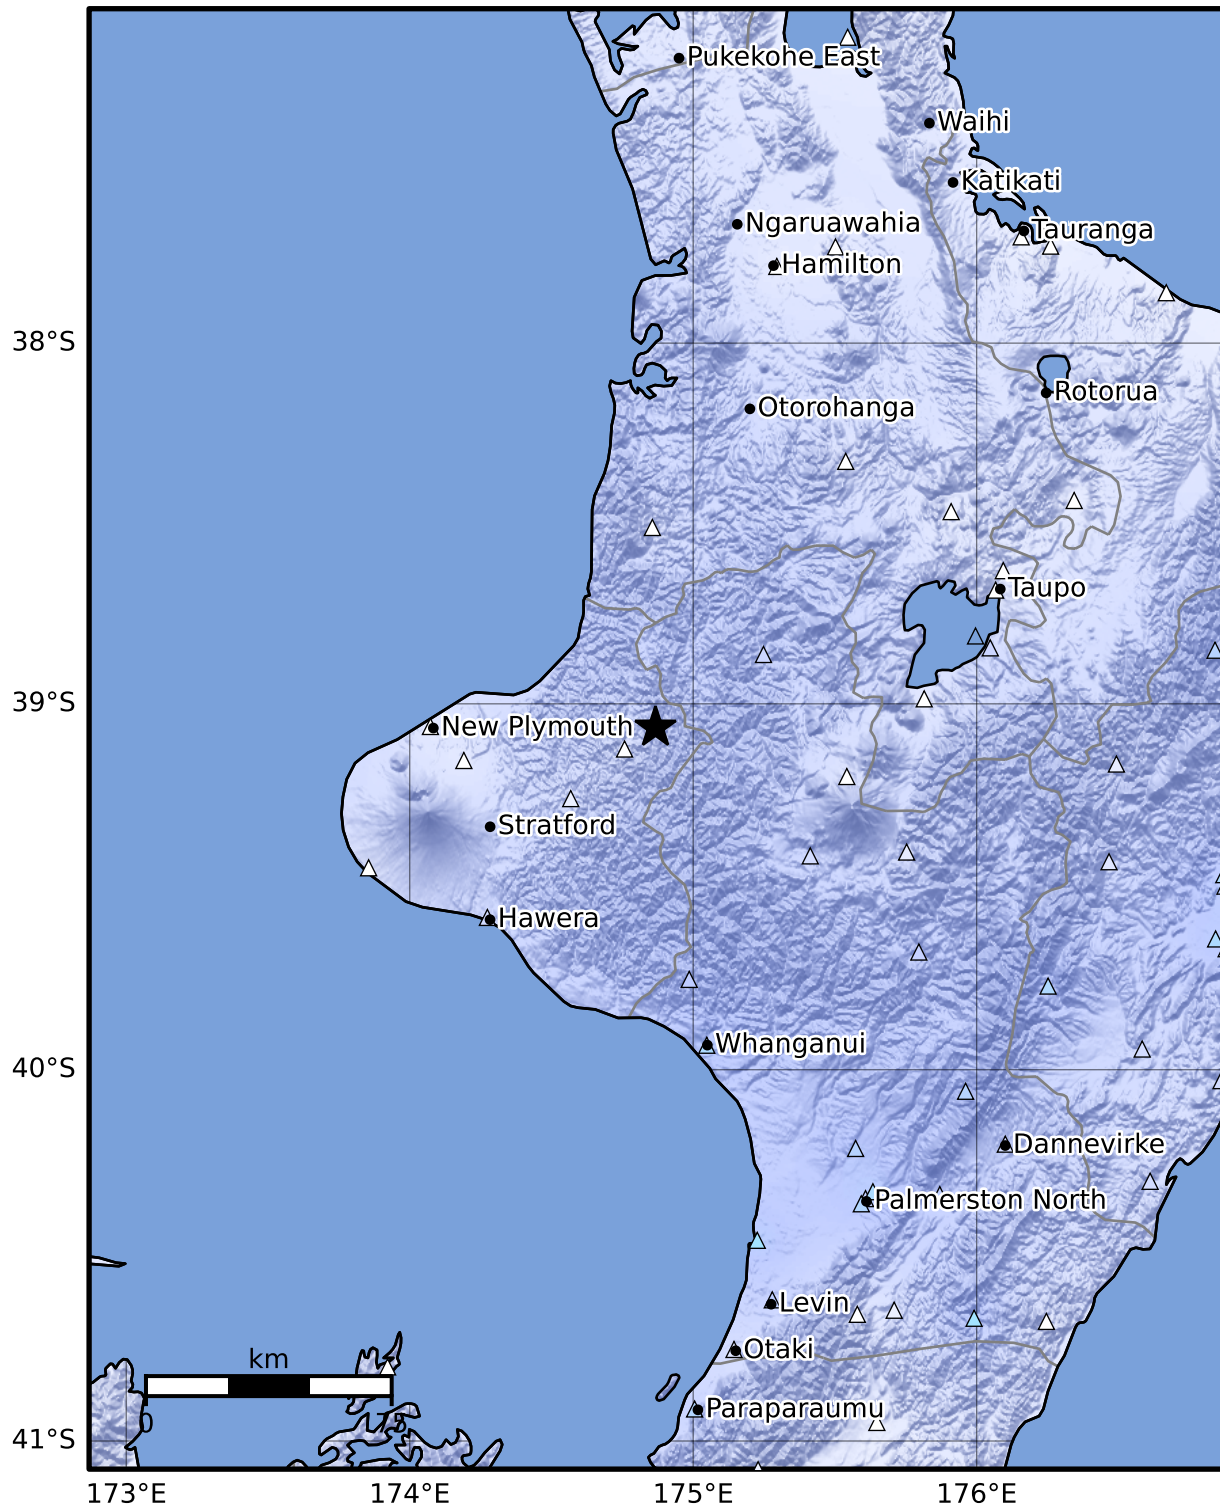

Macroseismic Intensity Map GNS Science
ShakeMap: King Country

Dec 24, 2024 16:10:11 UTC M4.2 S39.06 E174.87 Depth: 202.6km ID:2024p969387

SHAKING	Not felt	Weak	Light	Moderate	Strong	Very strong	Severe	Violent	Extreme
DAMAGE	None	None	None	Very light	Light	Moderate	Moderate/heavy	Heavy	Very heavy
PGA(%g)	<0.0464	0.29	1.63	5.16	12.5	22.4	40.2	72.2	>129
PGV(cm/s)	<0.0215	0.125	1.04	4.31	14.5	26.4	48.3	88.4	>162
INTENSITY	I	II-III	IV	V	VI	VII	VIII	IX	X+

Scale based on Moratalla et al.(2021) and Worden et al.(2012) Version 10: Processed 2024-12-28T07:42:46Z
 △ Seismic Instrument ○ Reported Intensity ★ Epicenter