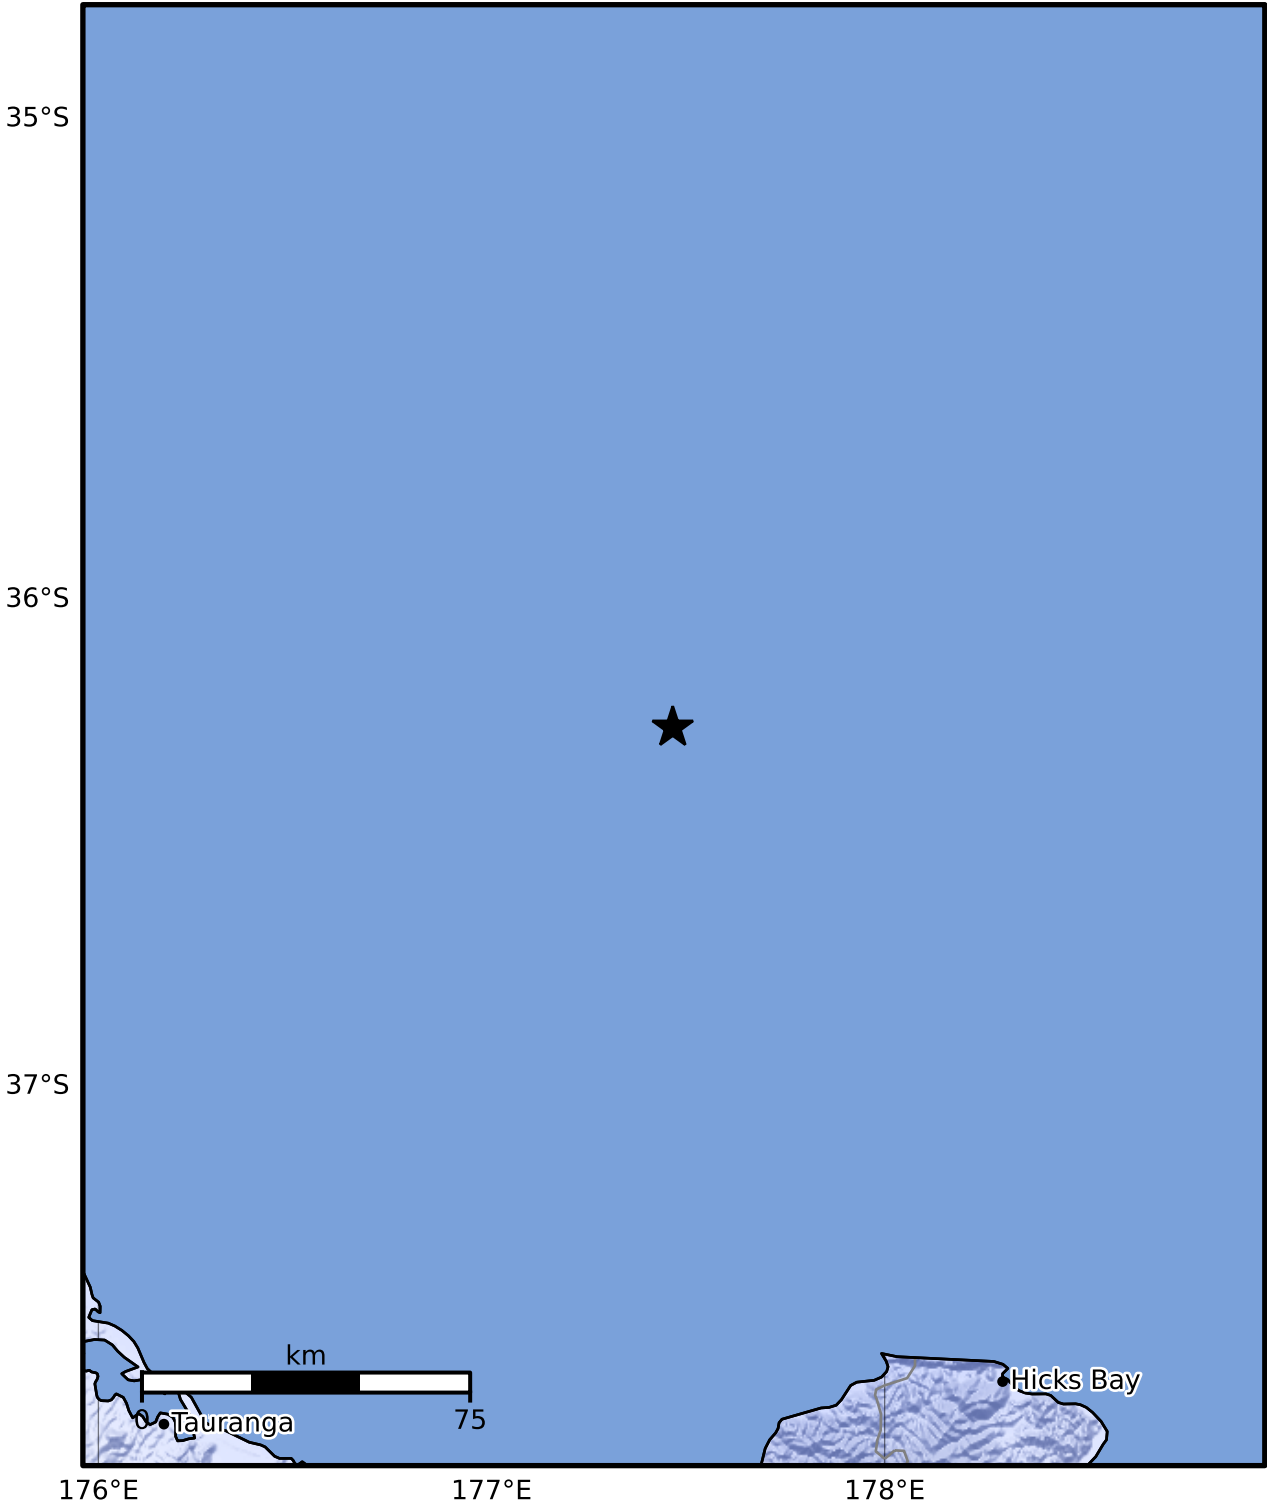

Macroseismic Intensity Map GNS Science

ShakeMap: Raukumara Plain

Jan 05, 2025 19:13:01 UTC M3.7 S36.26 E177.46 Depth: 5.0km ID:2025p012975

SHAKING	Not felt	Weak	Light	Moderate	Strong	Very strong	Severe	Violent	Extreme
DAMAGE	None	None	None	Very light	Light	Moderate	Moderate/heavy	Heavy	Very heavy
PGA(%g)	<0.0464	0.29	1.63	5.16	12.5	22.4	40.2	72.2	>129
PGV(cm/s)	<0.0215	0.125	1.04	4.31	14.5	26.4	48.3	88.4	>162
INTENSITY	I	II-III	IV	V	VI	VII	VIII	IX	X+