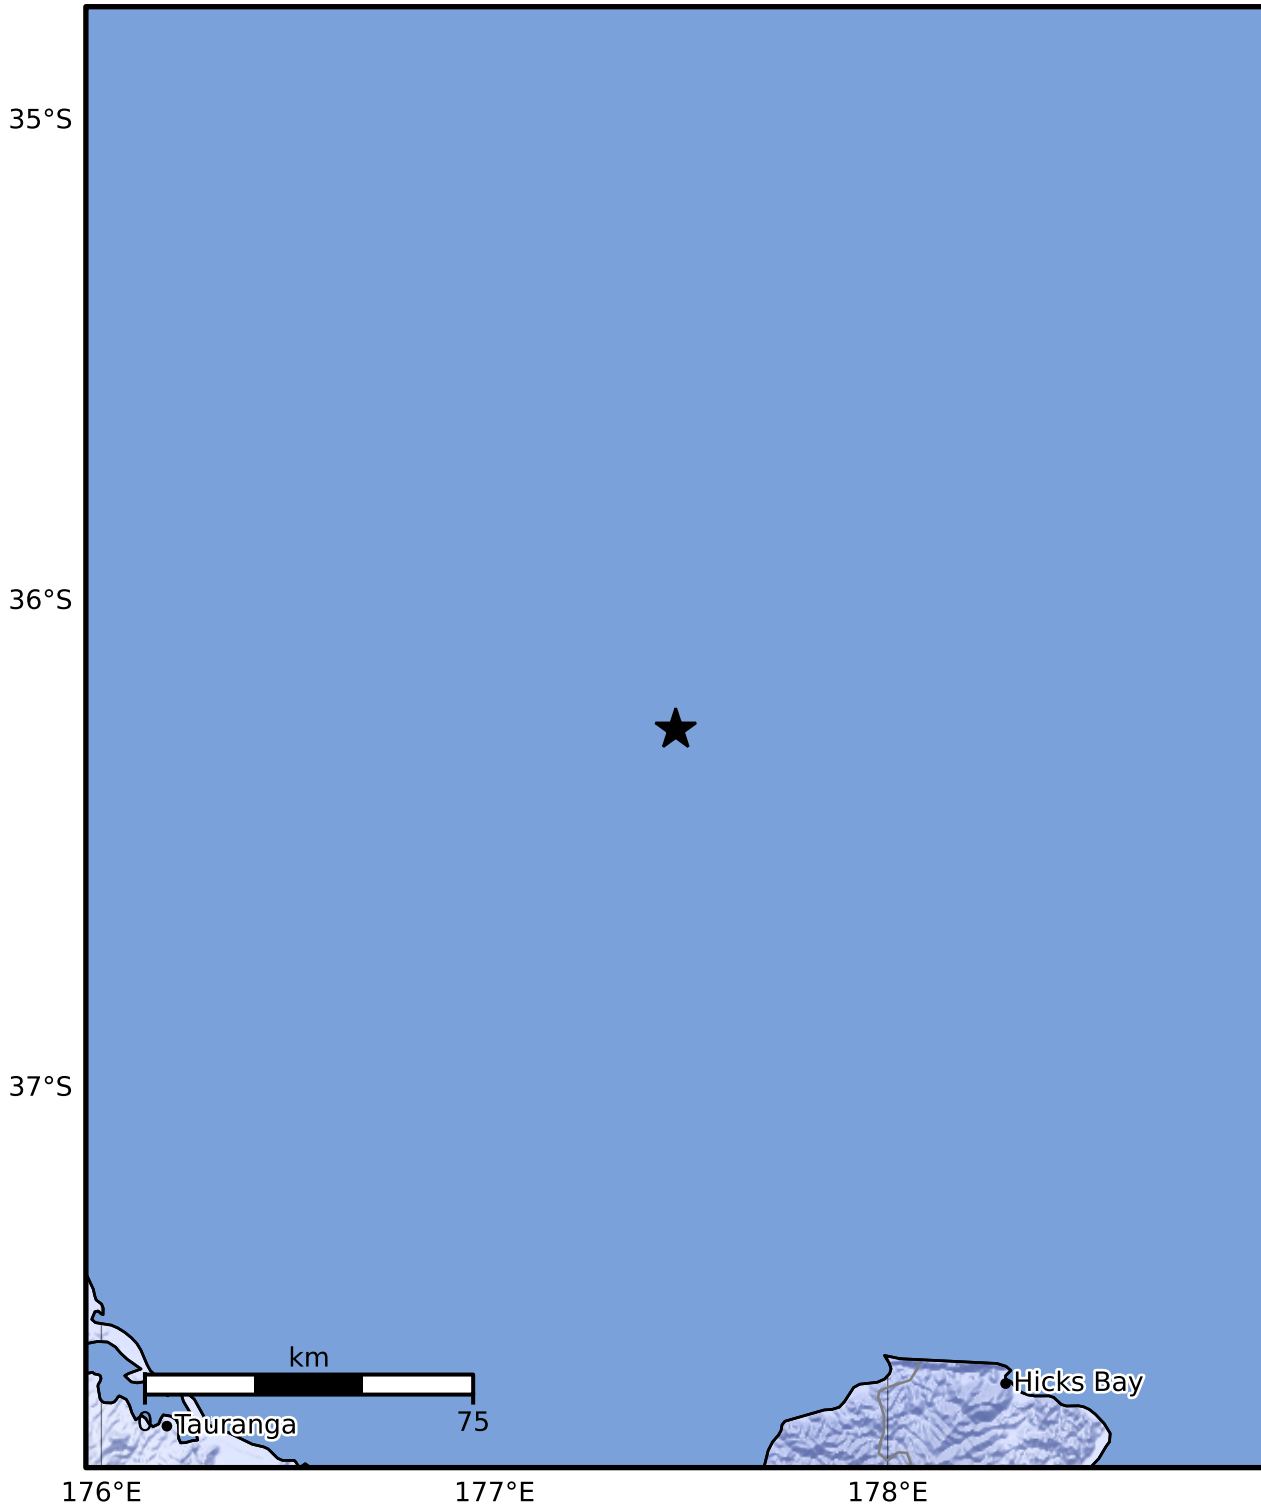

Macroseismic Intensity Map GNS Science

ShakeMap: Raukumara Plain

Jan 05, 2025 19:13:01 UTC M3.7 S36.26 E177.46 Depth: 5.0km ID:2025p012975

SHAKING	Not felt	Weak	Light	Moderate	Strong	Very strong	Severe	Violent	Extreme
DAMAGE	None	None	None	Very light	Light	Moderate	Moderate/heavy	Heavy	Very heavy
PGA(%g)	<0.0464	0.29	1.63	5.16	12.5	22.4	40.2	72.2	>129
PGV(cm/s)	<0.0215	0.125	1.04	4.31	14.5	26.4	48.3	88.4	>162
INTENSITY	I	II-III	IV	V	VI	VII	VIII	IX	X+

Scale based on Moratalla et al.(2021) and Worden et al.(2012) Version 4: Processed 2025-01-05T19:44:28Z
 Δ Seismic Instrument ○ Reported Intensity ★ Epicenter