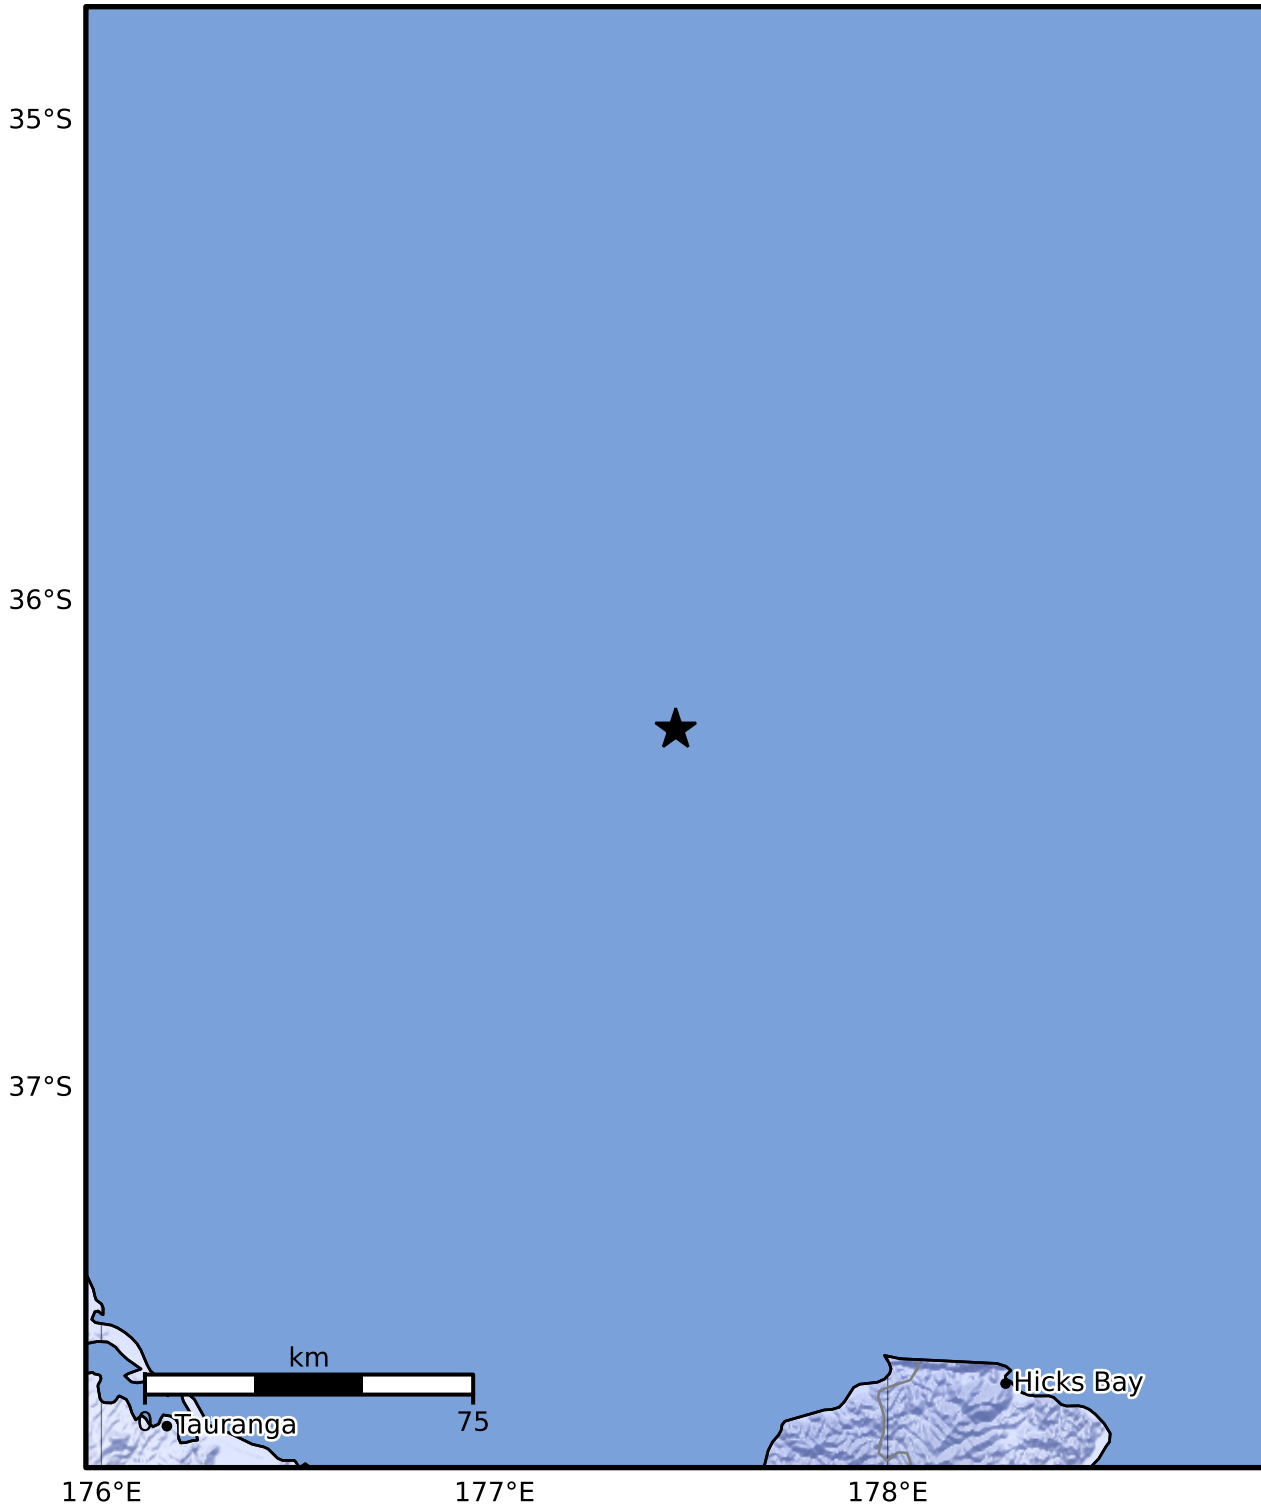

Macroseismic Intensity Map GNS Science

ShakeMap: Raukumara Plain

Jan 05, 2025 19:13:01 UTC M3.7 S36.26 E177.46 Depth: 5.0km ID:2025p012975

SHAKING	Not felt	Weak	Light	Moderate	Strong	Very strong	Severe	Violent	Extreme
DAMAGE	None	None	None	Very light	Light	Moderate	Moderate/heavy	Heavy	Very heavy
PGA(%g)	<0.0464	0.29	1.63	5.16	12.5	22.4	40.2	72.2	>129
PGV(cm/s)	<0.0215	0.125	1.04	4.31	14.5	26.4	48.3	88.4	>162
INTENSITY	I	II-III	IV	V	VI	VII	VIII	IX	X+

Scale based on Moratalla et al.(2021) and Worden et al.(2012) Version 8: Processed 2025-01-06T01:14:27Z  
 Δ Seismic Instrument ○ Reported Intensity ★ Epicenter