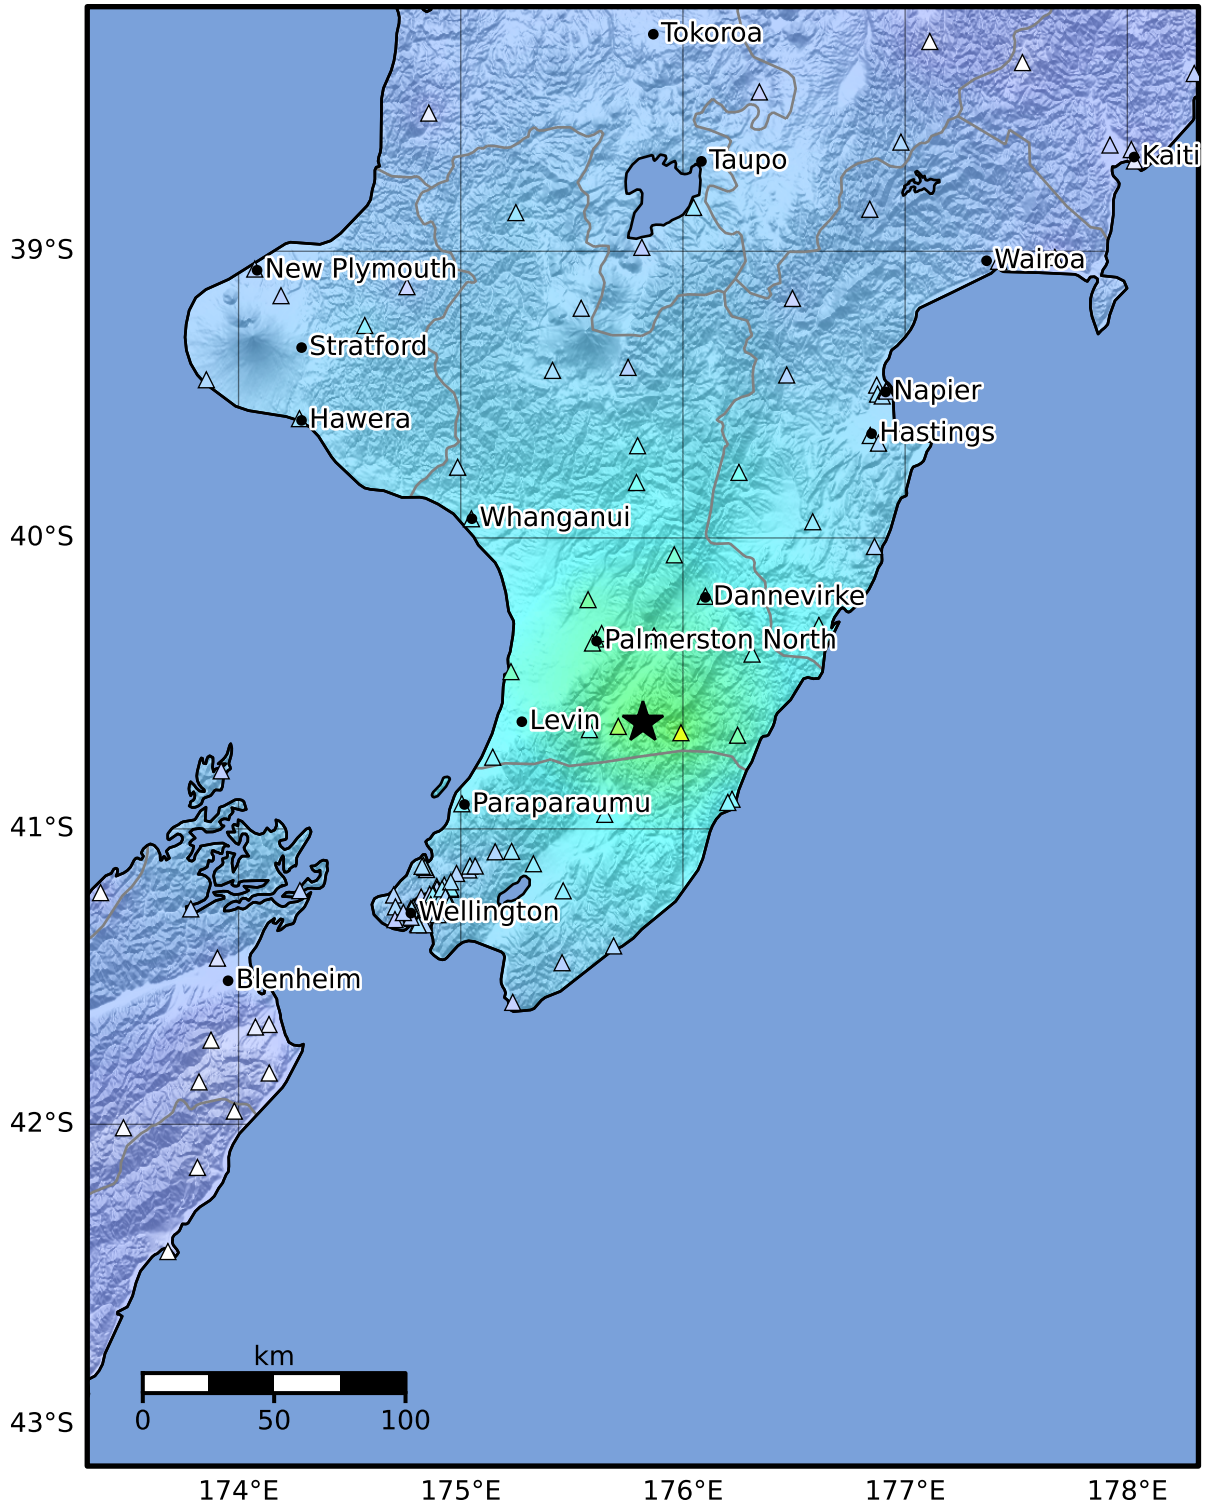

Macroseismic Intensity Map GNS Science

ShakeMap: Wairarapa

Jan 28, 2025 10:26:32 UTC M5.1 S40.64 E175.82 Depth: 34.5km ID:2025p074148

SHAKING	Not felt	Weak	Light	Moderate	Strong	Very strong	Severe	Violent	Extreme
DAMAGE	None	None	None	Very light	Light	Moderate	Moderate/heavy	Heavy	Very heavy
PGA(%g)	<0.0464	0.29	1.63	5.16	12.5	22.4	40.2	72.2	>129
PGV(cm/s)	<0.0215	0.125	1.04	4.31	14.5	26.4	48.3	88.4	>162
INTENSITY	I	II-III	IV	V	VI	VII	VIII	IX	X+

Scale based on Moratalla et al.(2021) and Worden et al.(2012) Version 8: Processed 2025-01-28T16:29:44Z

△ Seismic Instrument ○ Reported Intensity

★ Epicenter