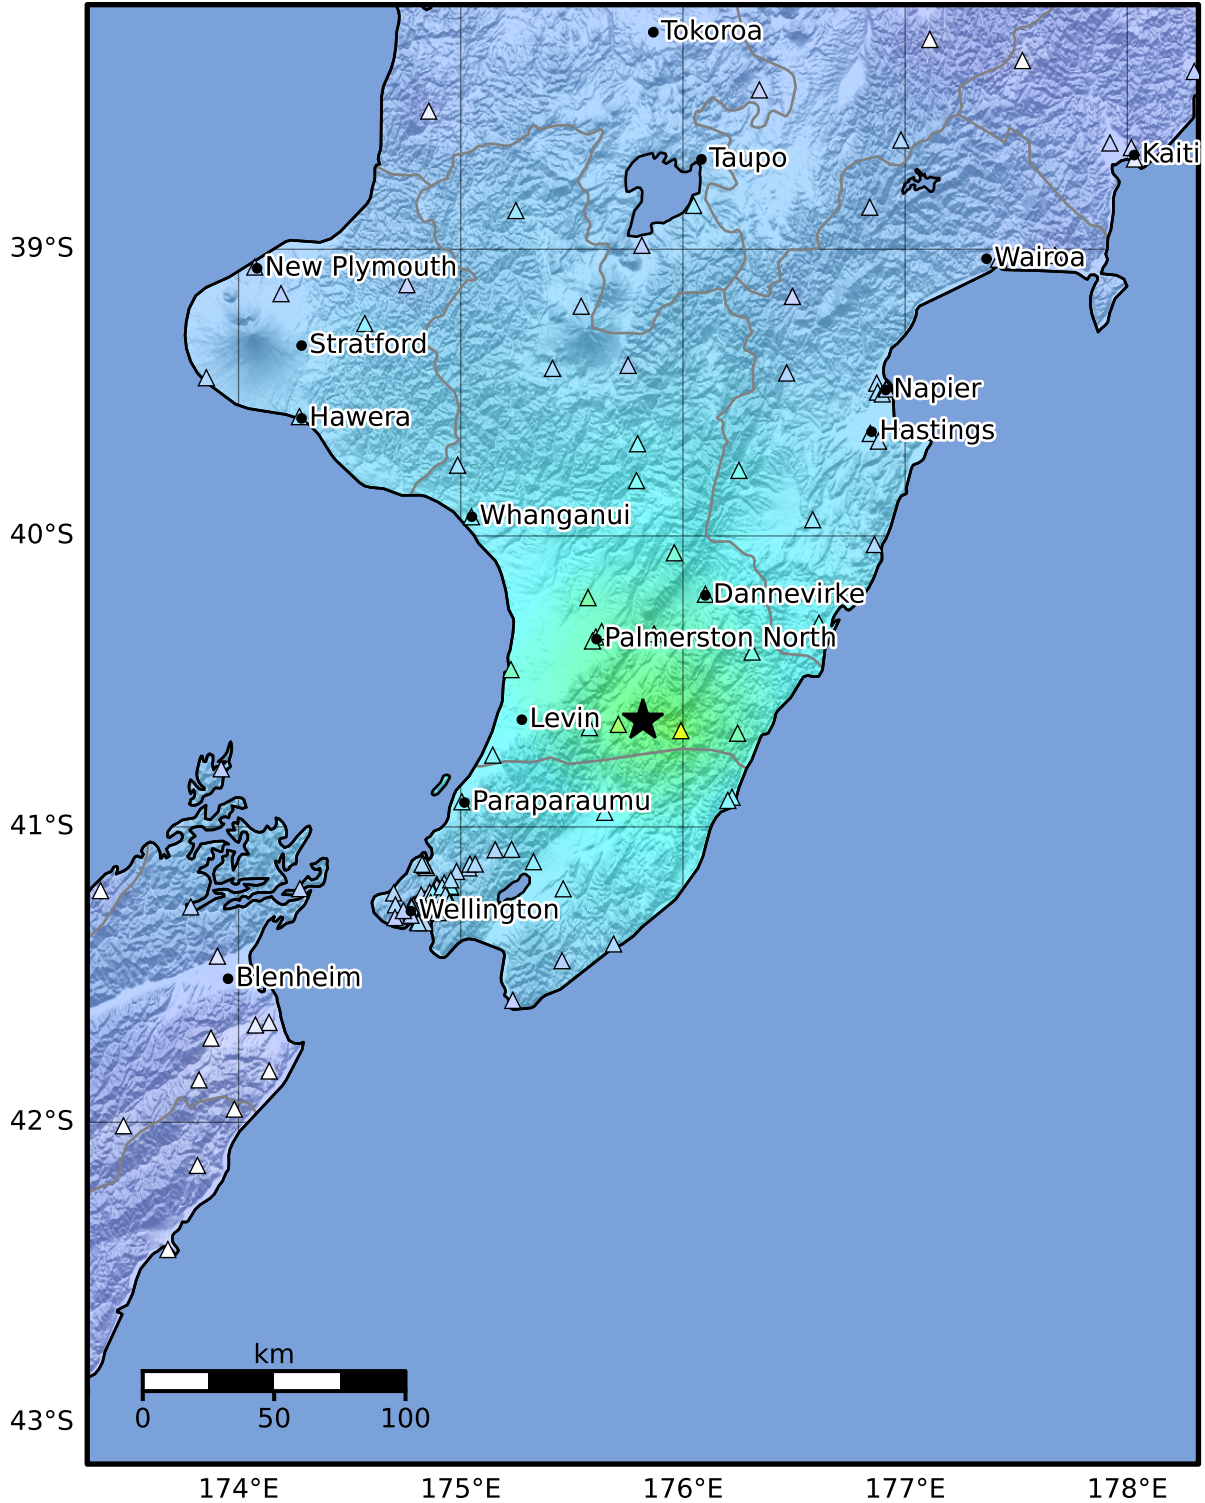

Macroseismic Intensity Map GNS Science

ShakeMap: Wairarapa

Jan 28, 2025 10:26:32 UTC M5.1 S40.64 E175.82 Depth: 34.5km ID:2025p074148

SHAKING	Not felt	Weak	Light	Moderate	Strong	Very strong	Severe	Violent	Extreme
DAMAGE	None	None	None	Very light	Light	Moderate	Moderate/heavy	Heavy	Very heavy
PGA(%g)	<0.0464	0.29	1.63	5.16	12.5	22.4	40.2	72.2	>129
PGV(cm/s)	<0.0215	0.125	1.04	4.31	14.5	26.4	48.3	88.4	>162
INTENSITY	I	II-III	IV	V	VI	VII	VIII	IX	X+

Scale based on Moratalla et al.(2021) and Worden et al.(2012) Version 9: Processed 2025-01-29T10:30:12Z  
 △ Seismic Instrument ○ Reported Intensity ★ Epicenter