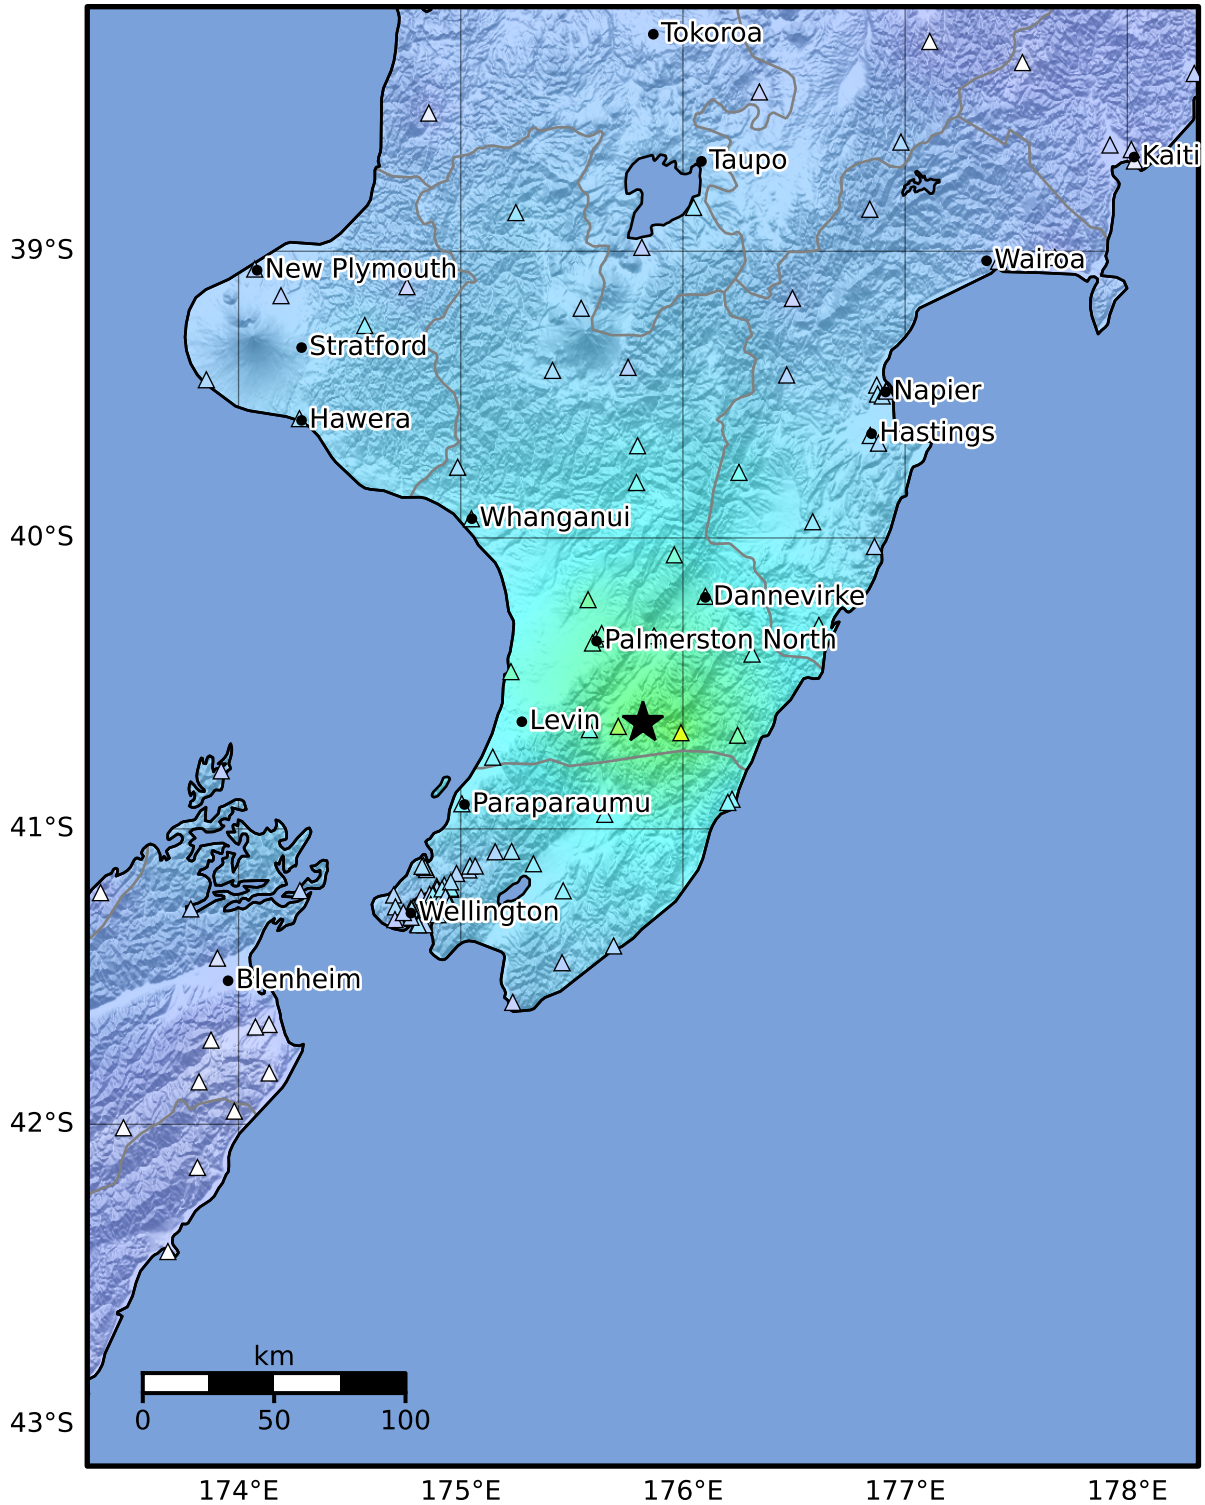

Macroseismic Intensity Map GNS Science

ShakeMap: Wairarapa

Jan 28, 2025 10:26:32 UTC M5.1 S40.64 E175.82 Depth: 35.2km ID:2025p074148

SHAKING	Not felt	Weak	Light	Moderate	Strong	Very strong	Severe	Violent	Extreme
DAMAGE	None	None	None	Very light	Light	Moderate	Moderate/heavy	Heavy	Very heavy
PGA(%g)	<0.0464	0.29	1.63	5.16	12.5	22.4	40.2	72.2	>129
PGV(cm/s)	<0.0215	0.125	1.04	4.31	14.5	26.4	48.3	88.4	>162
INTENSITY	I	II-III	IV	V	VI	VII	VIII	IX	X+

Scale based on Moratalla et al.(2021) and Worden et al.(2012) Version 10: Processed 2025-02-03T02:37:26Z
 Δ Seismic Instrument ○ Reported Intensity ★ Epicenter