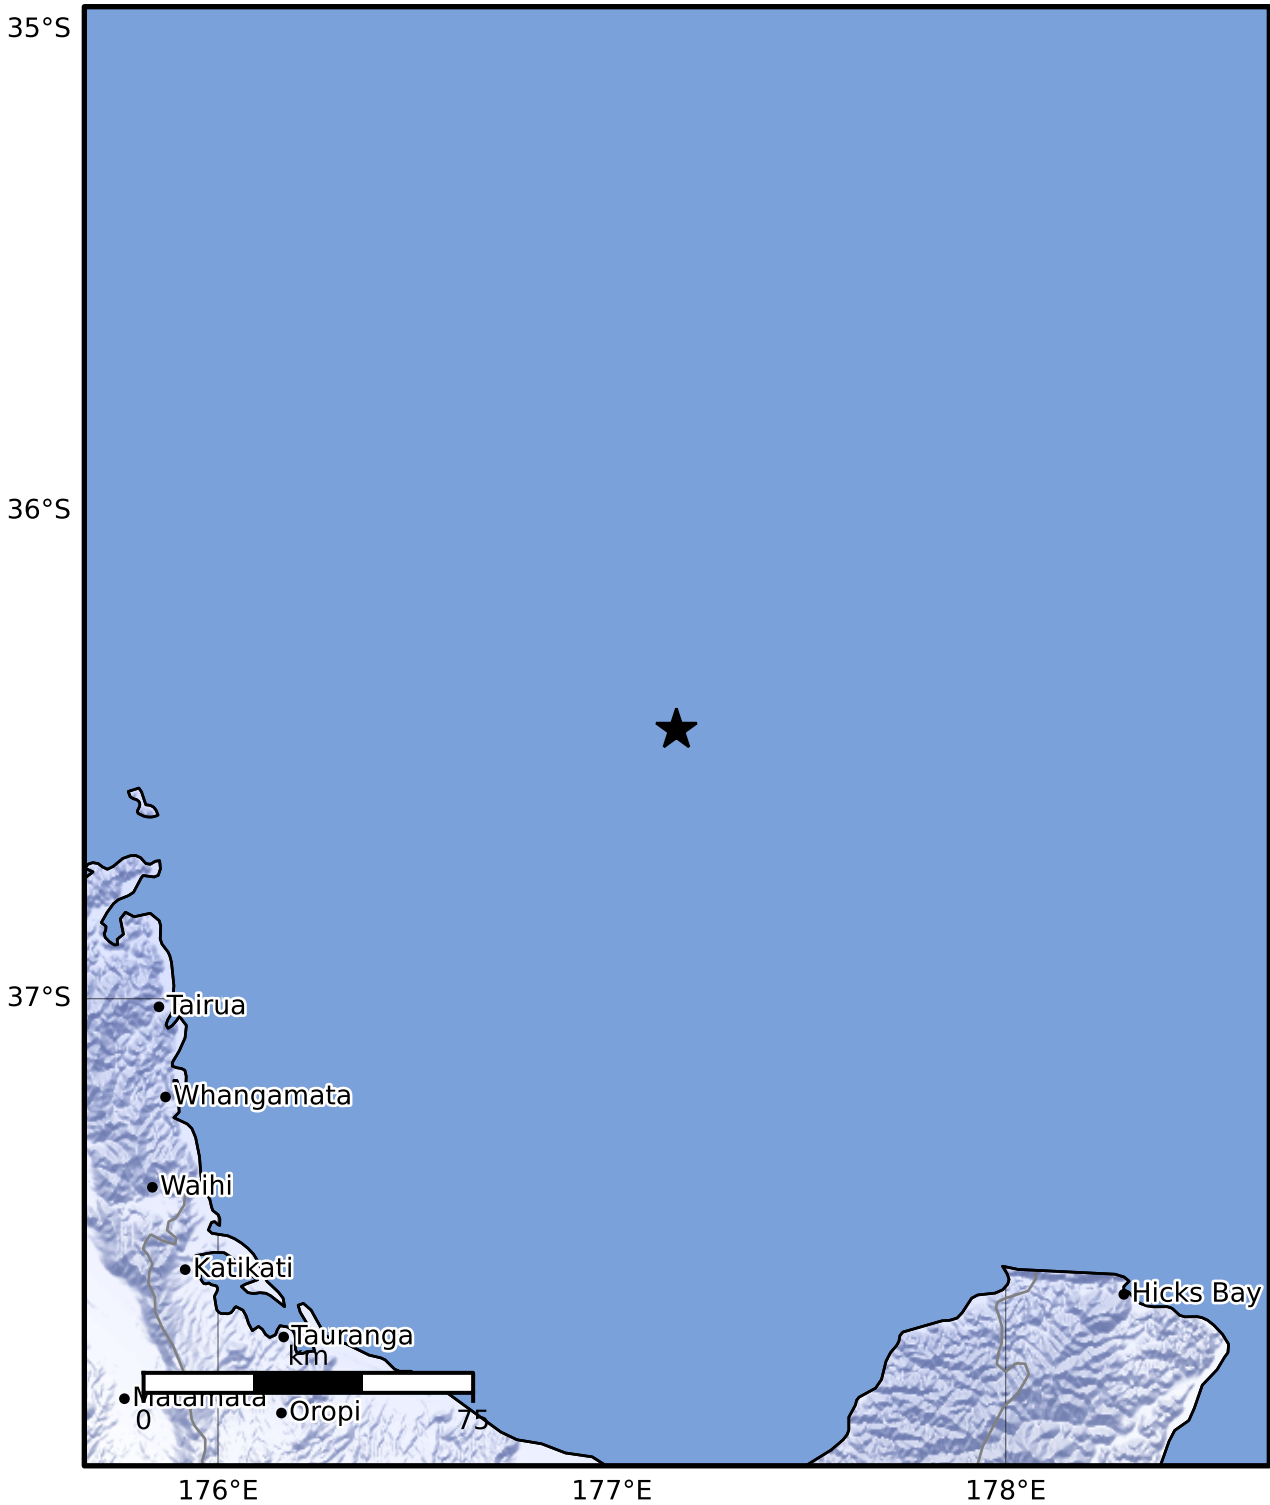

Macroseismic Intensity Map GNS Science

ShakeMap: Raukumara Plain

Apr 03, 2025 23:26:44 UTC M3.3 S36.45 E177.16 Depth: 5.0km ID:2025p251288

SHAKING	Not felt	Weak	Light	Moderate	Strong	Very strong	Severe	Violent	Extreme
DAMAGE	None	None	None	Very light	Light	Moderate	Moderate/heavy	Heavy	Very heavy
PGA(%g)	<0.0464	0.29	1.63	5.16	12.5	22.4	40.2	72.2	>129
PGV(cm/s)	<0.0215	0.125	1.04	4.31	14.5	26.4	48.3	88.4	>162
INTENSITY	I	II-III	IV	V	VI	VII	VIII	IX	X+

Scale based on Moratalla et al.(2021) and Worden et al.(2012) Version 3: Processed 2025-04-03T23:58:13Z

△ Seismic Instrument ○ Reported Intensity ★ Epicenter