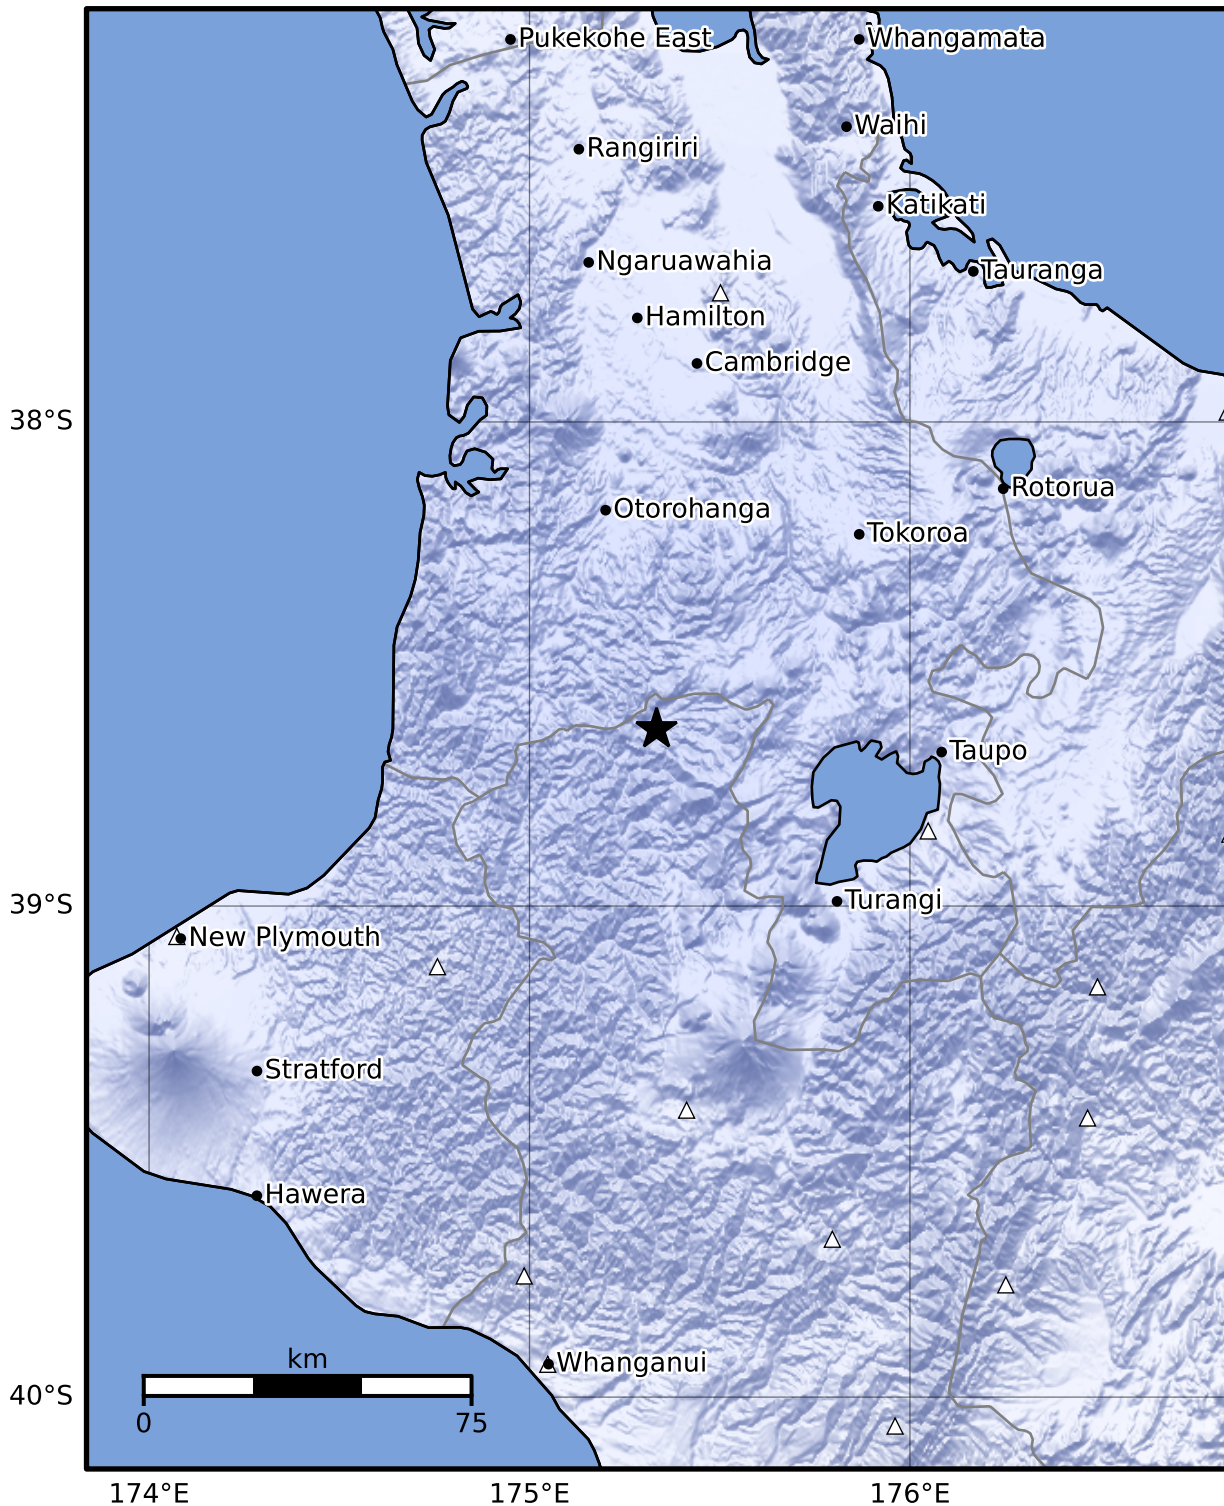

Macroseismic Intensity Map GNS Science
ShakeMap: King Country

Apr 27, 2025 06:19:41 UTC M3.9 S38.64 E175.33 Depth: 217.6km ID:2025p314226

SHAKING	Not felt	Weak	Light	Moderate	Strong	Very strong	Severe	Violent	Extreme
DAMAGE	None	None	None	Very light	Light	Moderate	Moderate/heavy	Heavy	Very heavy
PGA(%g)	<0.0464	0.29	1.63	5.16	12.5	22.4	40.2	72.2	>129
PGV(cm/s)	<0.0215	0.125	1.04	4.31	14.5	26.4	48.3	88.4	>162
INTENSITY	I	II-III	IV	V	VI	VII	VIII	IX	X+

Scale based on Moratalla et al.(2021) and Worden et al.(2012) Version 10: Processed 2025-05-09T01:34:49Z
 △ Seismic Instrument ○ Reported Intensity ★ Epicenter