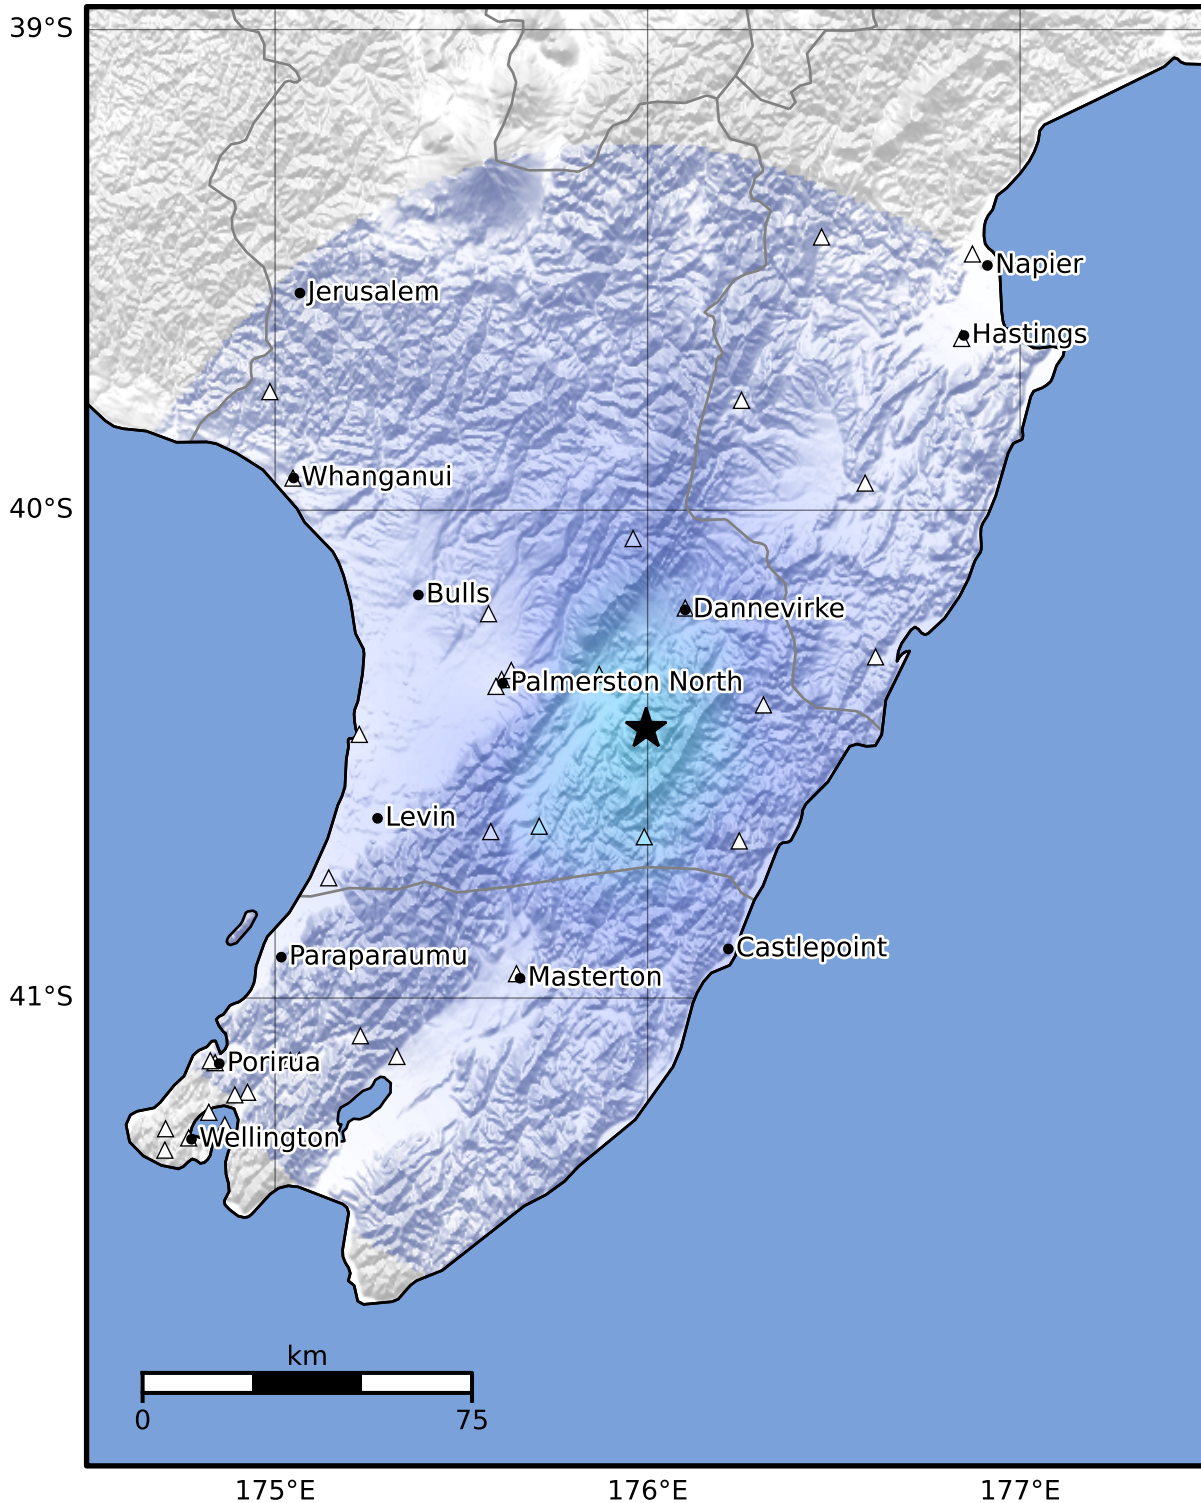

Macroseismic Intensity Map GNS Science
ShakeMap: Wairarapa

May 09, 2025 01:00:45 UTC M3.4 S40.45 E176.00 Depth: 17.0km ID:2025p346059

SHAKING	Not felt	Weak	Light	Moderate	Strong	Very strong	Severe	Violent	Extreme
DAMAGE	None	None	None	Very light	Light	Moderate	Moderate/heavy	Heavy	Very heavy
PGA(%g)	<0.0464	0.29	1.63	5.16	12.5	22.4	40.2	72.2	>129
PGV(cm/s)	<0.0215	0.125	1.04	4.31	14.5	26.4	48.3	88.4	>162
INTENSITY	I	II-III	IV	V	VI	VII	VIII	IX	X+

Scale based on Moratalla et al.(2021) and Worden et al.(2012) Version 9: Processed 2025-05-10T01:02:46Z
 Δ Seismic Instrument ○ Reported Intensity ★ Epicenter