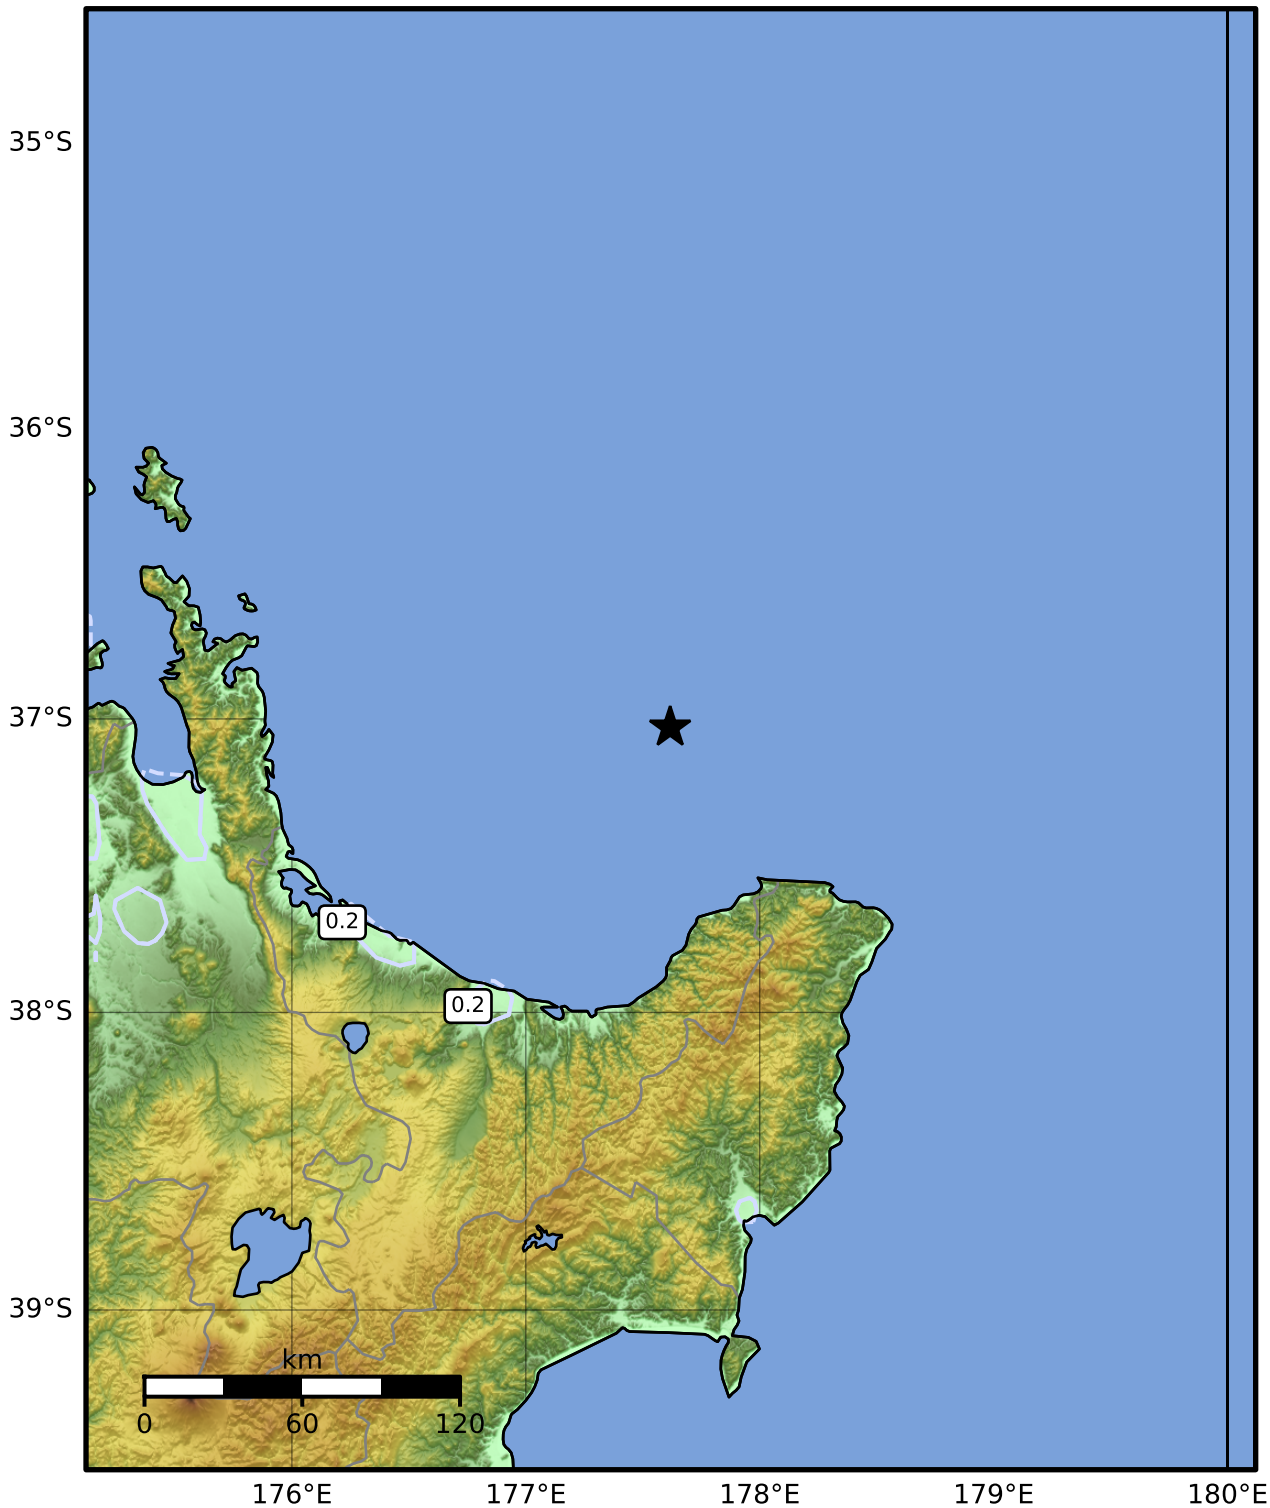

0.3 Second Peak Spectral Acceleration Map GNS Science

ShakeMap: felt

Mar 25, 1997 02:18:04 UTC M5.1 S37.03 E177.62 Depth: 111.5km ID:1101054

SA(0.3) (%g)	0.1	0.2	0.5	1	2	5	10	20	50	100	200
--------------	-----	-----	-----	---	---	---	----	----	----	-----	-----

Scale based on Moratalla et al.(2021) and Worden et al.(2012) Version 1: Processed 2025-02-22T11:29:05Z

△ Seismic Instrument ○ Reported Intensity ★ Epicenter