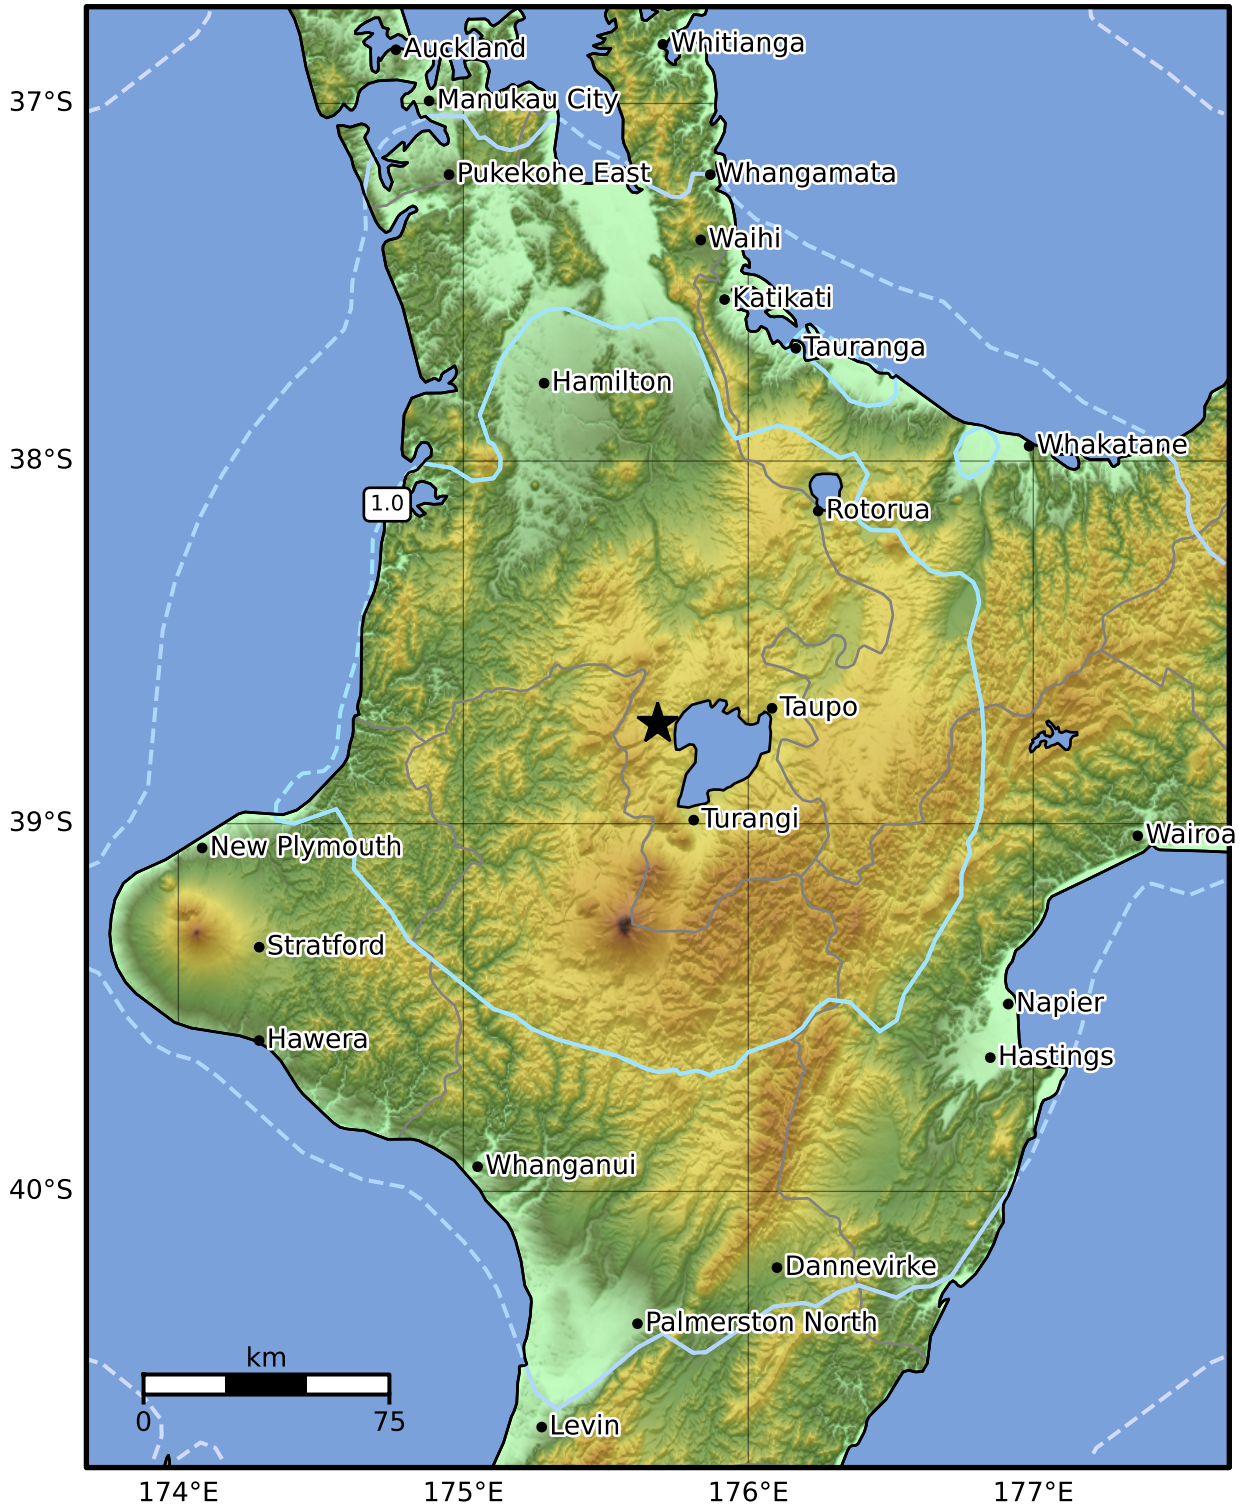

0.3 Second Peak Spectral Acceleration Map GNS Science
ShakeMap: felt

Oct 31, 1997 07:15:20 UTC M4.9 S38.73 E175.68 Depth: 128.5km ID:1193853

SA(0.3) (%g)	0.1	0.2	0.5	1	2	5	10	20	50	100	200
---------------------	------------	------------	------------	----------	----------	----------	-----------	-----------	-----------	------------	------------

Scale based on Moratalla et al.(2021) and Worden et al.(2012) Version 1: Processed 2025-02-22T11:21:40Z

△ Seismic Instrument ○ Reported Intensity ★ Epicenter