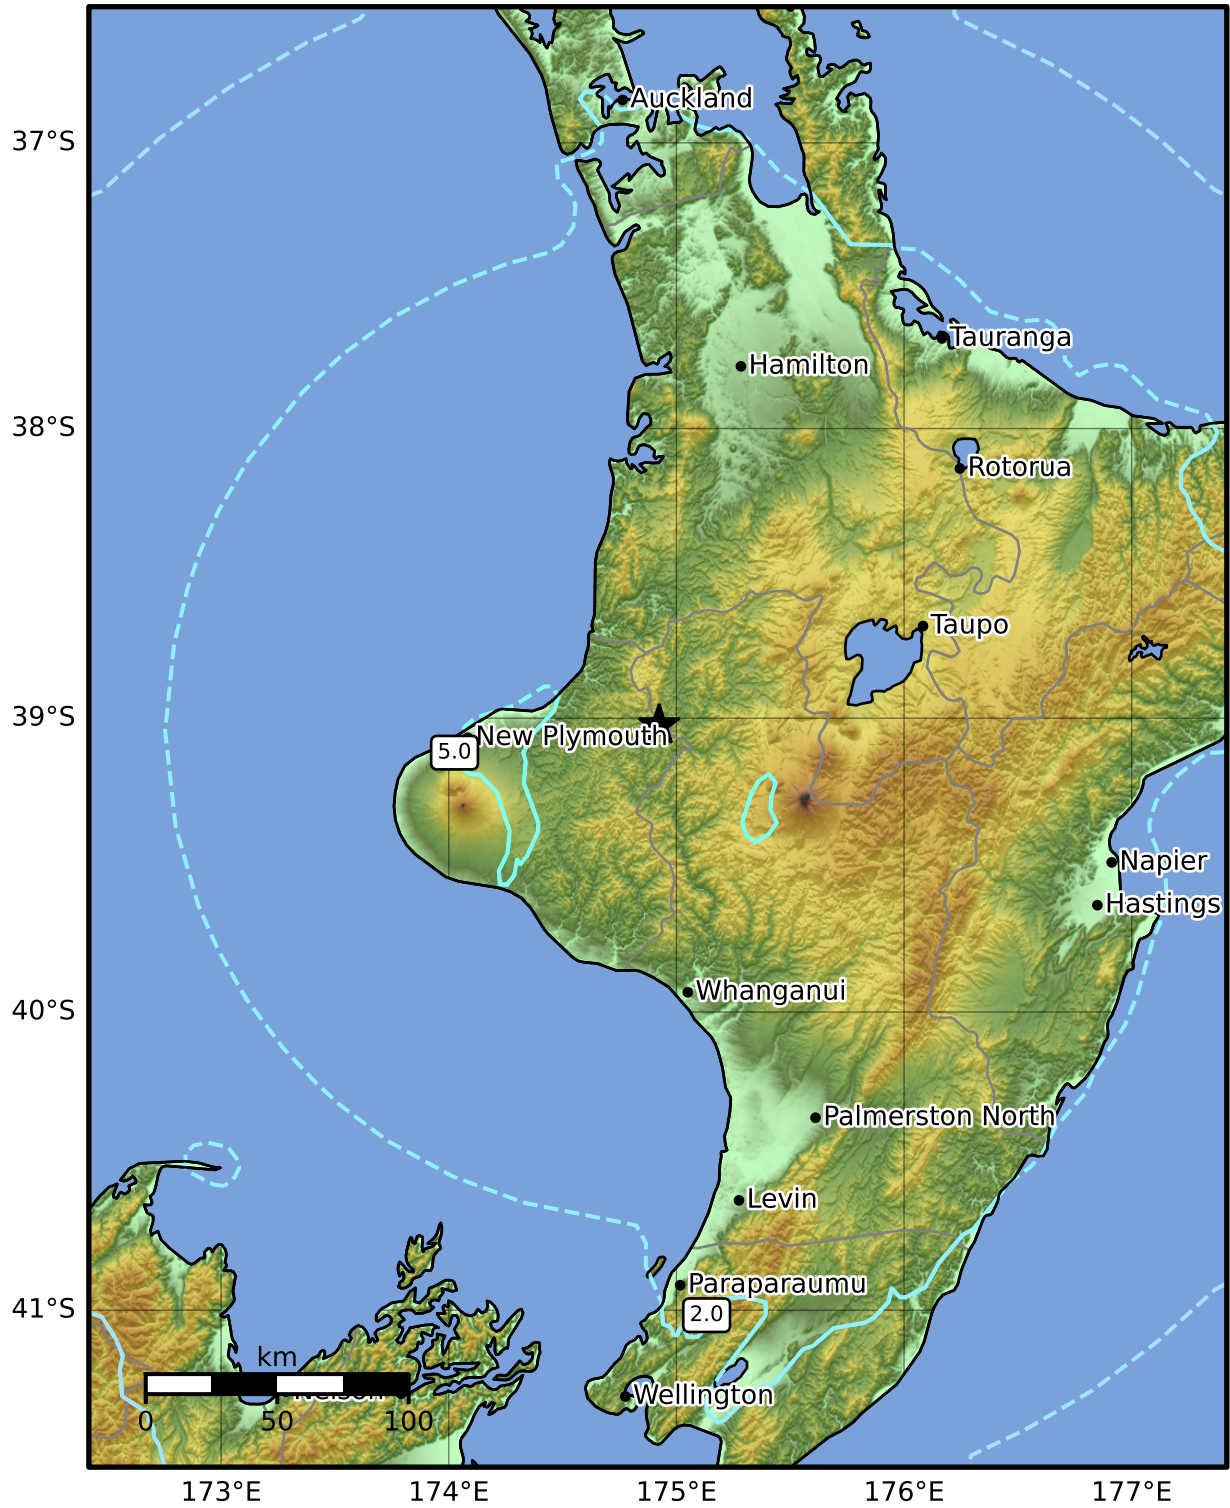

0.3 Second Peak Spectral Acceleration Map GNS Science

ShakeMap: felt

Apr 20, 1998 23:34:18 UTC M6.5 S39.02 E174.92 Depth: 231.8km ID:1221077

SA(0.3) (%g)	0.1	0.2	0.5	1	2	5	10	20	50	100	200
--------------	-----	-----	-----	---	---	---	----	----	----	-----	-----

Scale based on Moratalla et al.(2021) and Worden et al.(2012) Version 1: Processed 2025-02-22T11:12:44Z

△ Seismic Instrument ○ Reported Intensity ★ Epicenter