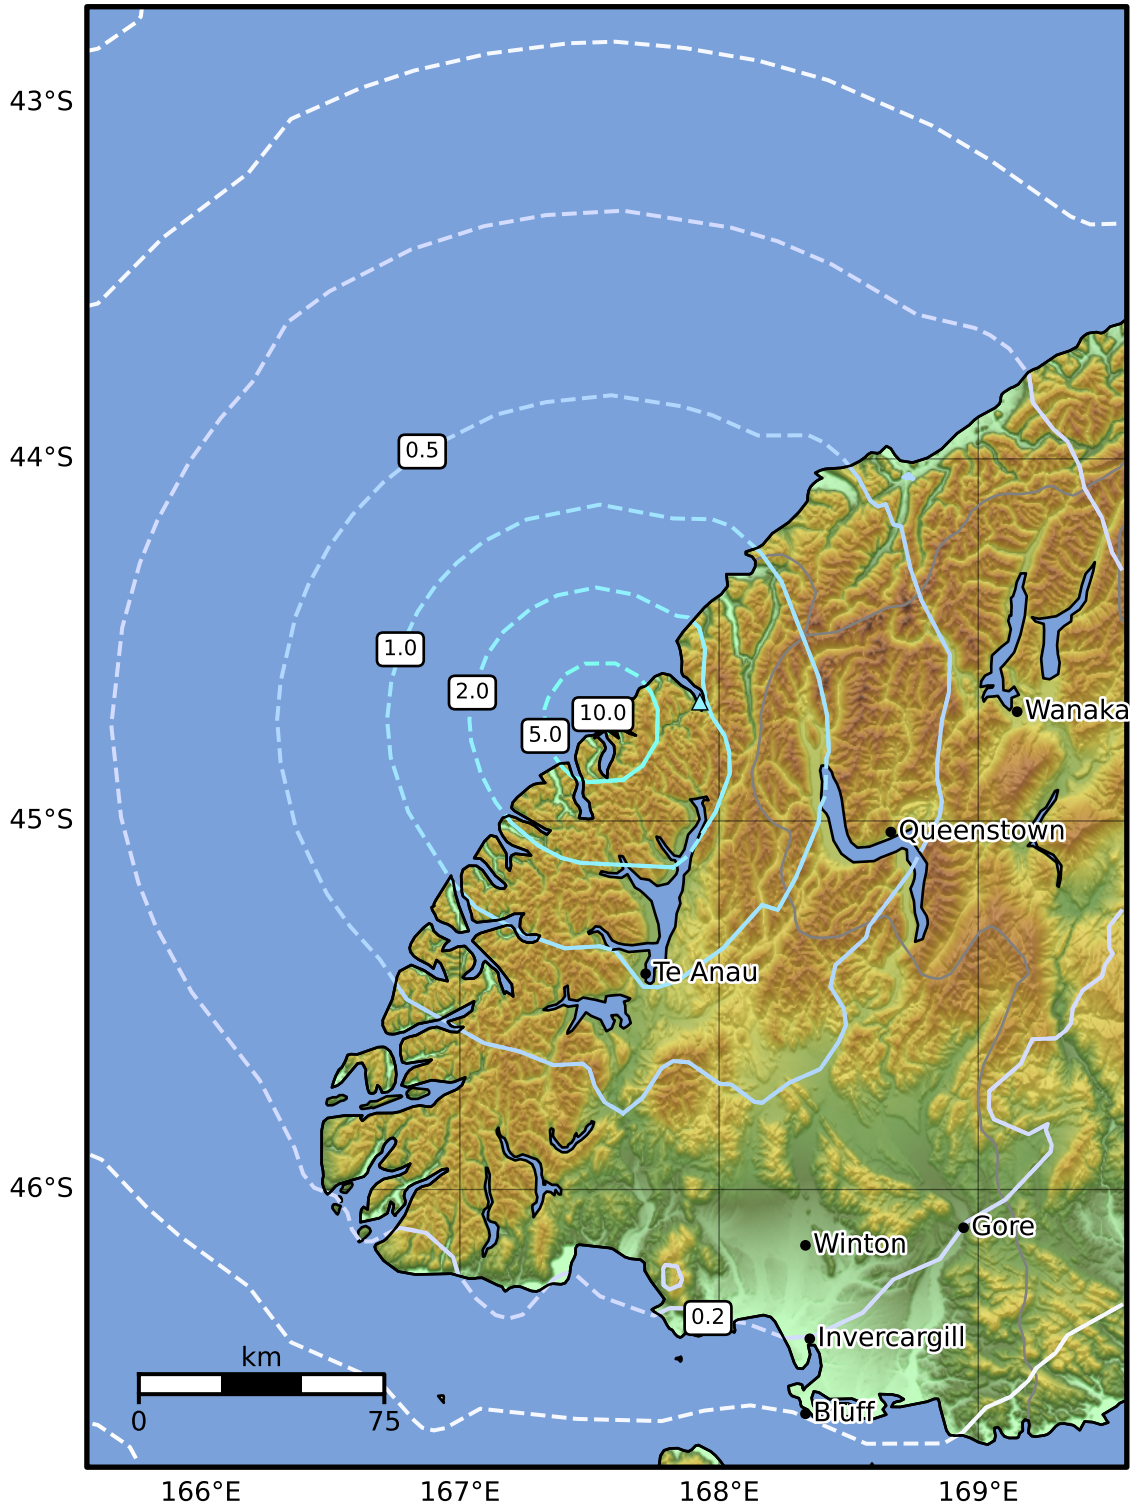

0.3 Second Peak Spectral Acceleration Map GNS Science

ShakeMap: felt

Aug 05, 1999 05:02:11 UTC M5.0 S44.73 E167.57 Depth: 5.0km ID:1440015

SA(0.3) (%g)	0.1	0.2	0.5	1	2	5	10	20	50	100	200
--------------	-----	-----	-----	---	---	---	----	----	----	-----	-----

Scale based on Moratalla et al.(2021) and Worden et al.(2012) Version 1: Processed 2025-02-22T10:42:04Z

△ Seismic Instrument ○ Reported Intensity ★ Epicenter