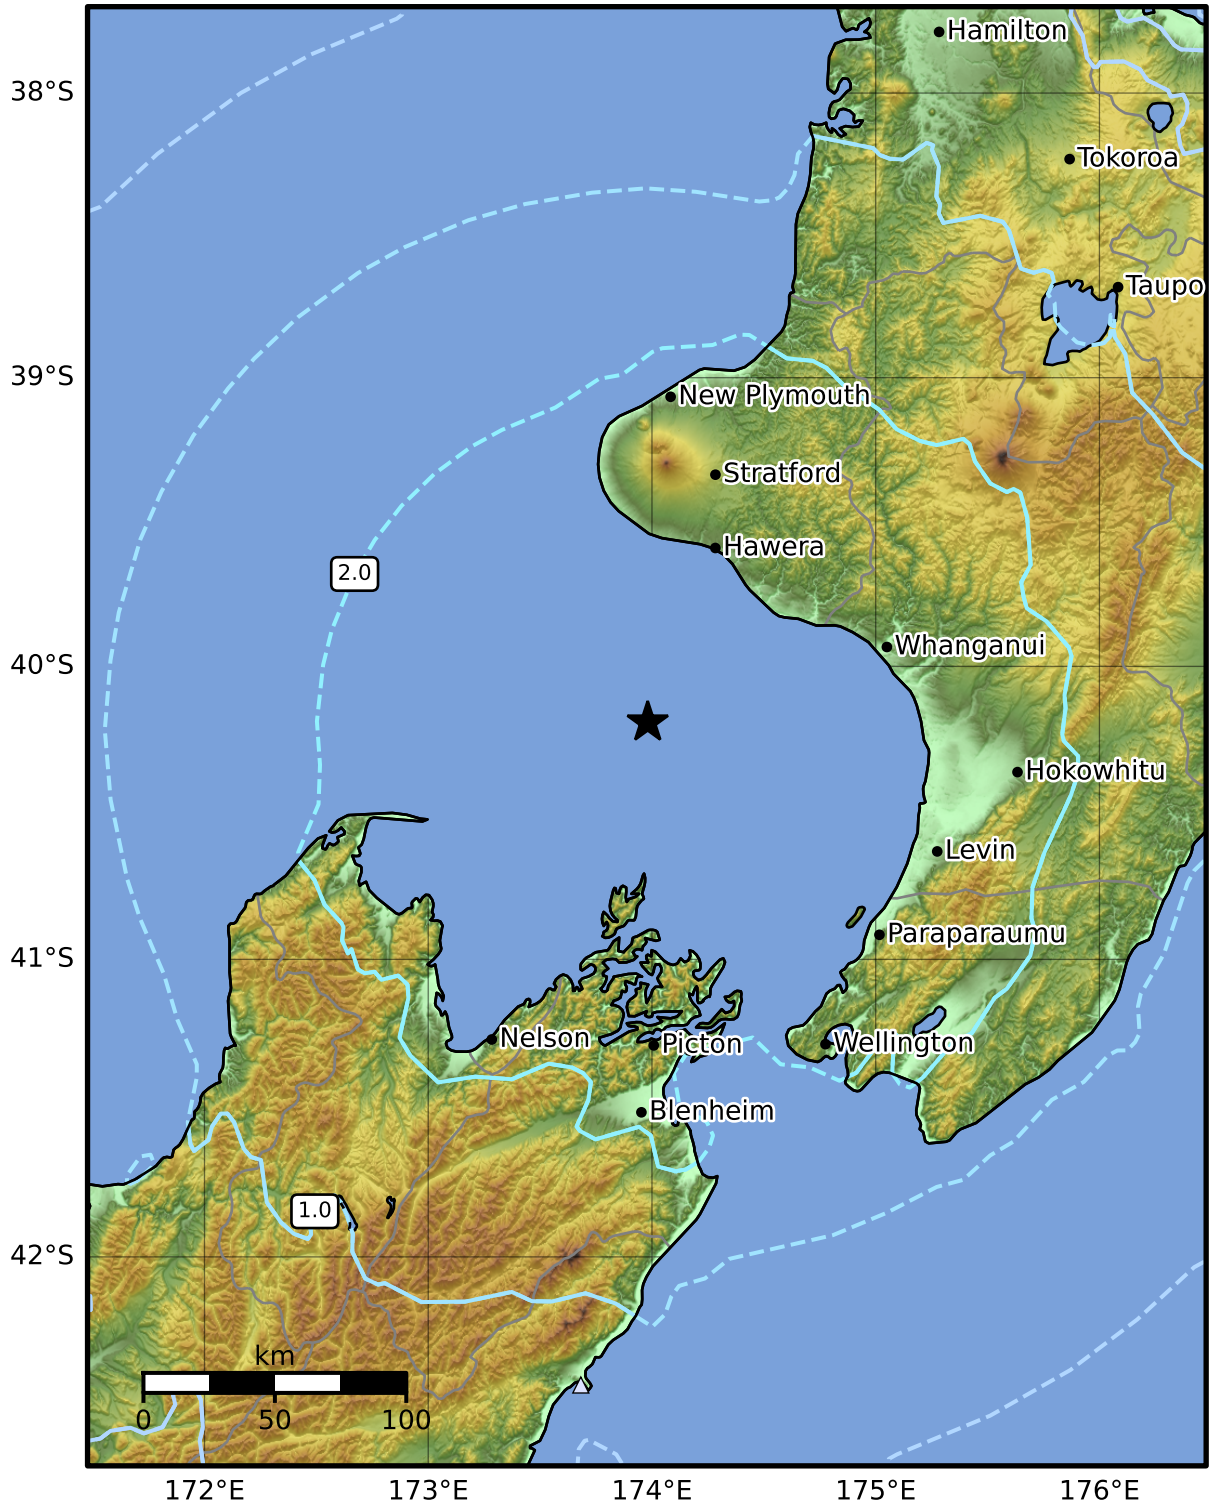

0.3 Second Peak Spectral Acceleration Map GNS Science

ShakeMap: felt

Apr 27, 2000 09:14:45 UTC M5.7 S40.19 E173.98 Depth: 136.1km ID:1515717

<b>SA(0.3) (%g)</b>	<b>0.1</b>	<b>0.2</b>	<b>0.5</b>	<b>1</b>	<b>2</b>	<b>5</b>	<b>10</b>	<b>20</b>	<b>50</b>	<b>100</b>	<b>200</b>
---------------------	------------	------------	------------	----------	----------	----------	-----------	-----------	-----------	------------	------------

Scale based on Moratalla et al.(2021) and Worden et al.(2012) Version 1: Processed 2025-02-22T10:51:40Z

△ Seismic Instrument ○ Reported Intensity ★ Epicenter