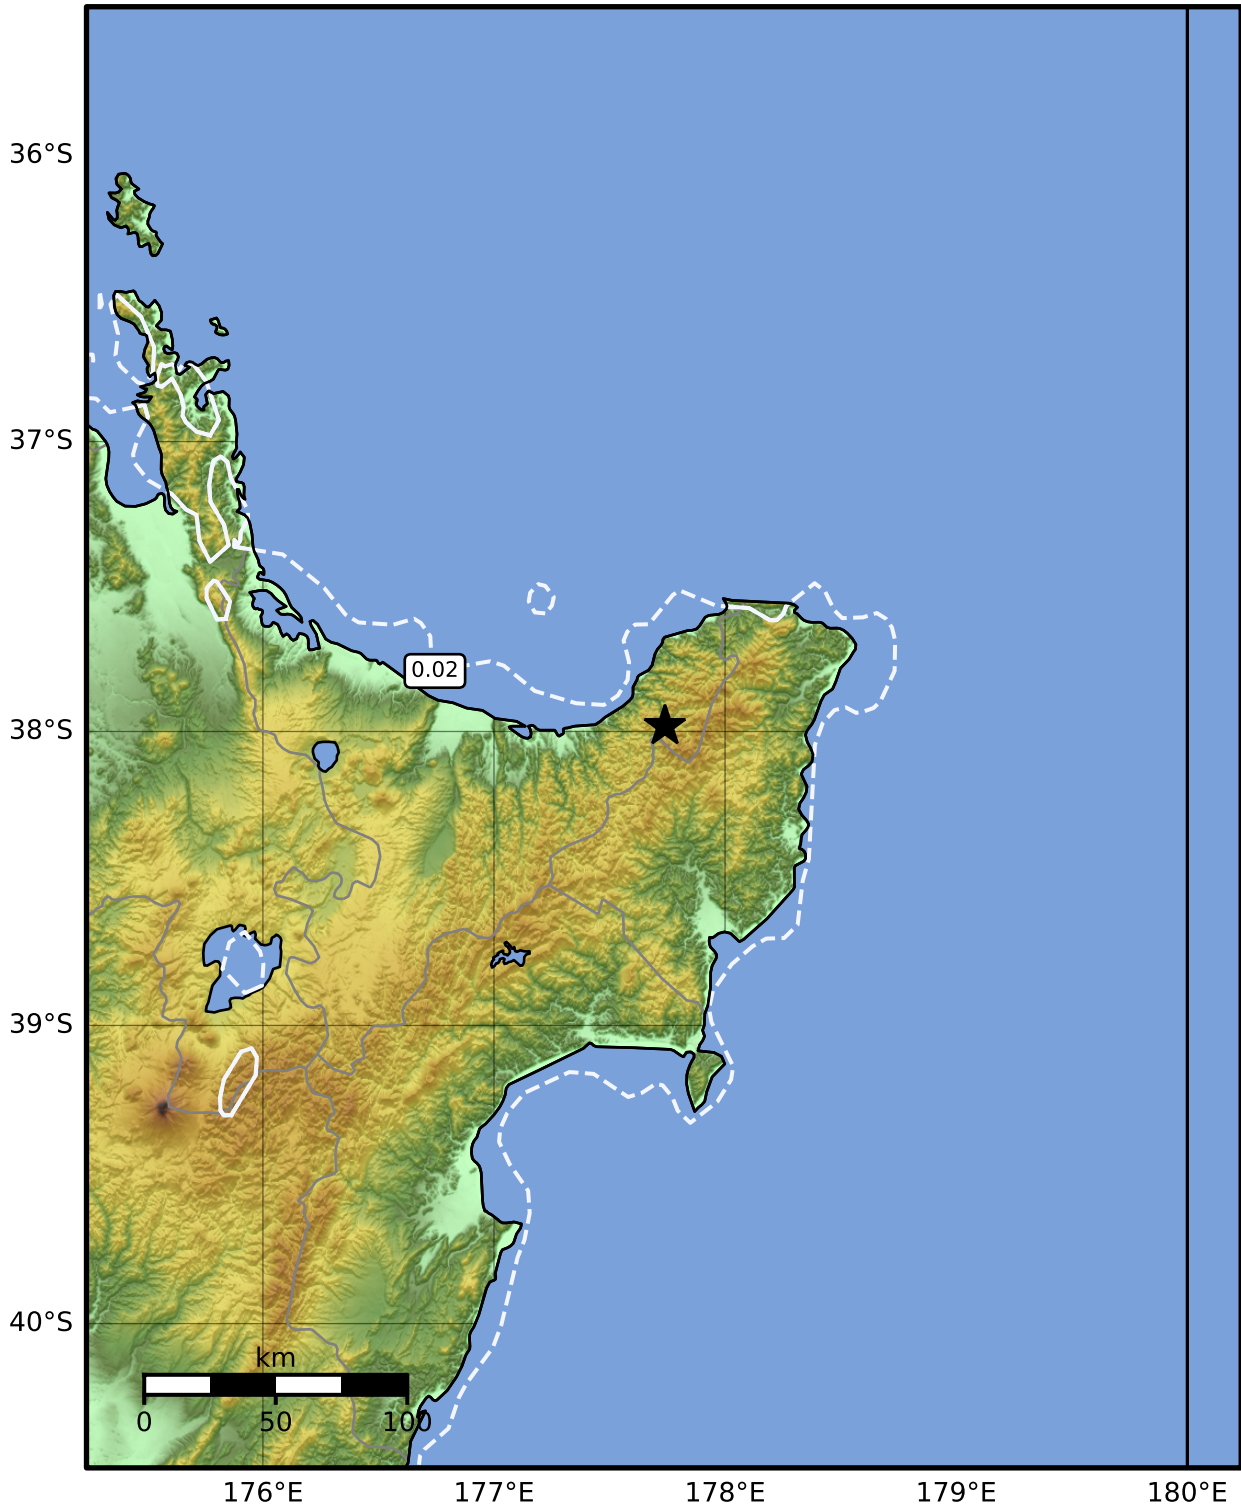

1.0 Second Peak Spectral Acceleration Map GNS Science

ShakeMap: felt

Jun 07, 2000 08:51:27 UTC M5.1 S37.98 E177.74 Depth: 71.8km ID:1530763

Scale based on Moratalla et al.(2021) and Worden et al.(2012) Version 1: Processed 2025-02-22T10:36:31Z

△ Seismic Instrument ○ Reported Intensity ★ Epicenter