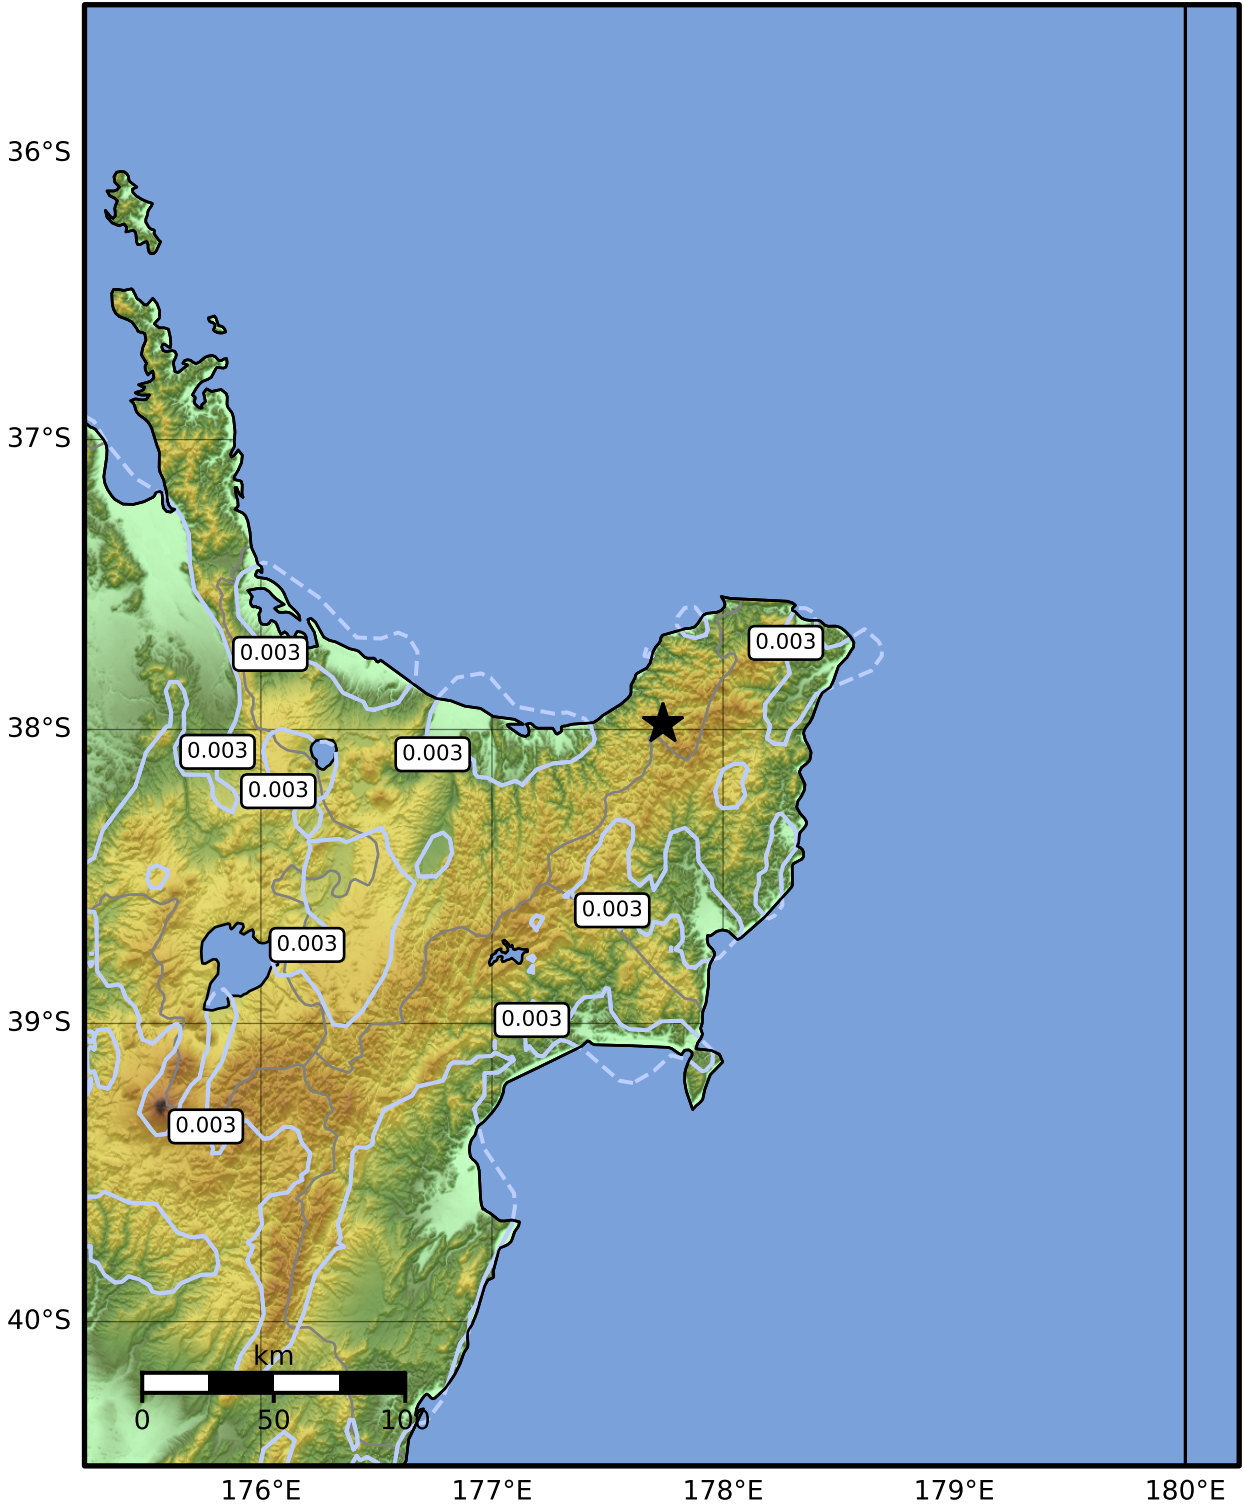

3.0 Second Peak Spectral Acceleration Map GNS Science

ShakeMap: felt

Jun 07, 2000 08:51:27 UTC M5.1 S37.98 E177.74 Depth: 71.8km ID:1530763

Scale based on Moratalla et al.(2021) and Worden et al.(2012) Version 1: Processed 2025-02-22T10:36:31Z

△ Seismic Instrument ○ Reported Intensity ★ Epicenter