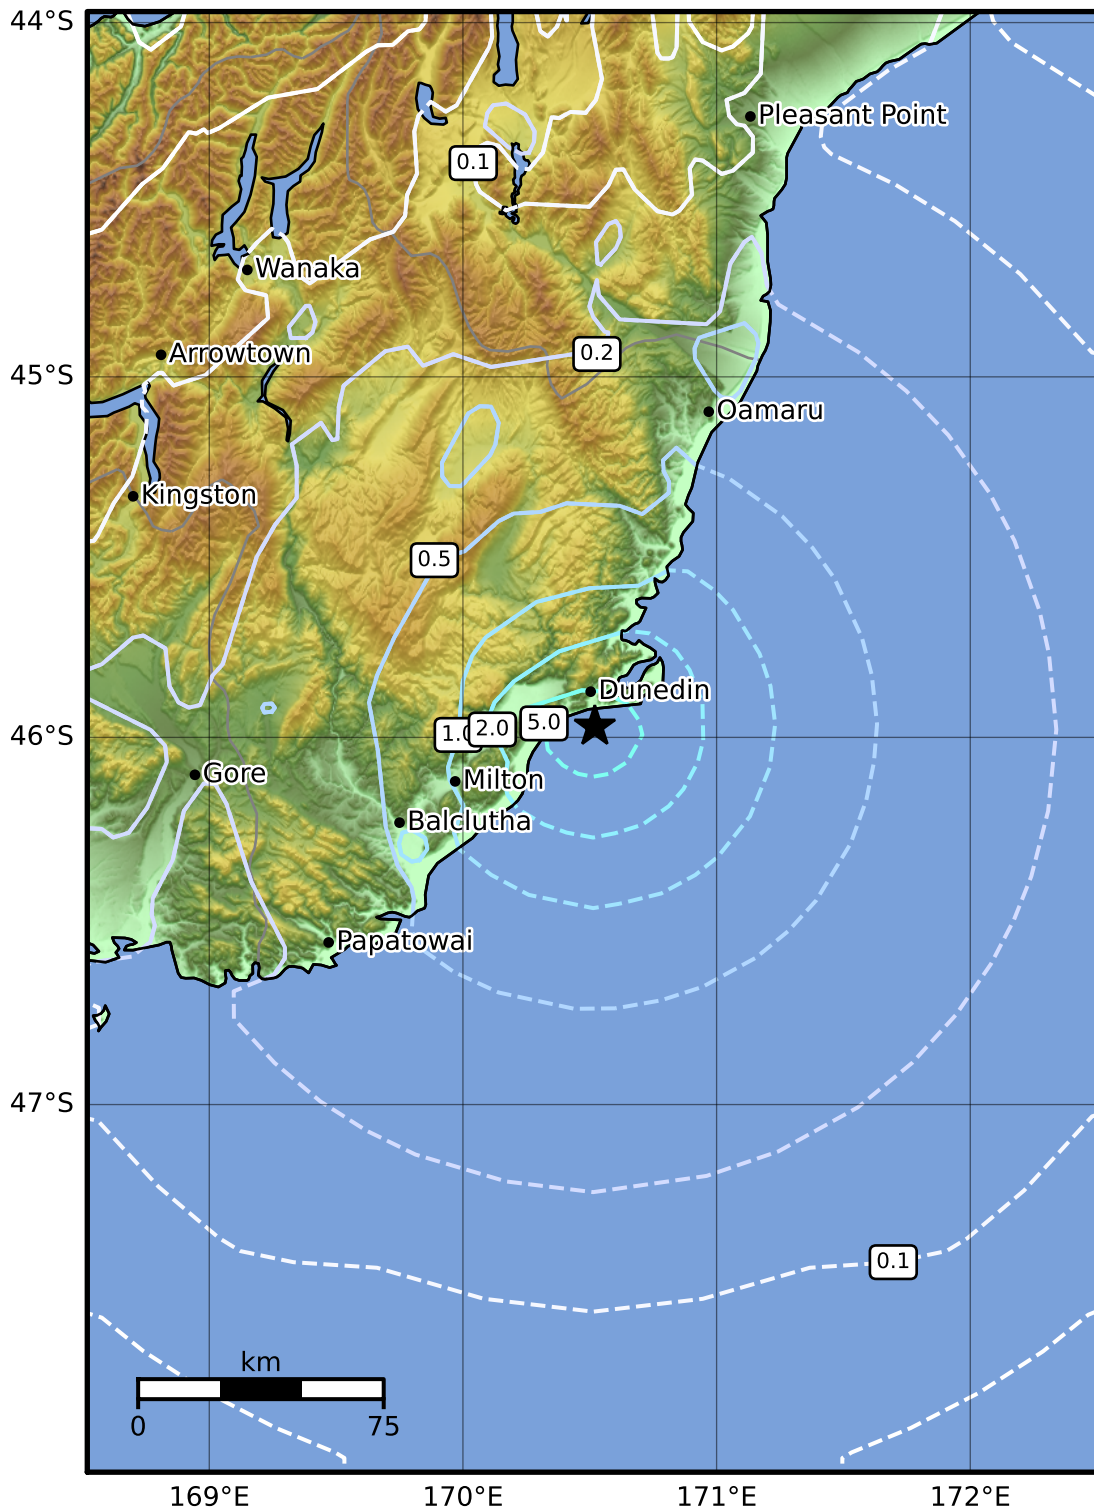

0.3 Second Peak Spectral Acceleration Map GNS Science

ShakeMap: felt

Apr 09, 1974 07:49:46 UTC M4.7 S45.97 E170.52 Depth: 12.0km ID:1555709

SA(0.3) (%g)	0.1	0.2	0.5	1	2	5	10	20	50	100	200
--------------	-----	-----	-----	---	---	---	----	----	----	-----	-----

Scale based on Moratalla et al.(2021) and Worden et al.(2012) Version 1: Processed 2024-03-07T22:44:57Z

△ Seismic Instrument ○ Reported Intensity ★ Epicenter