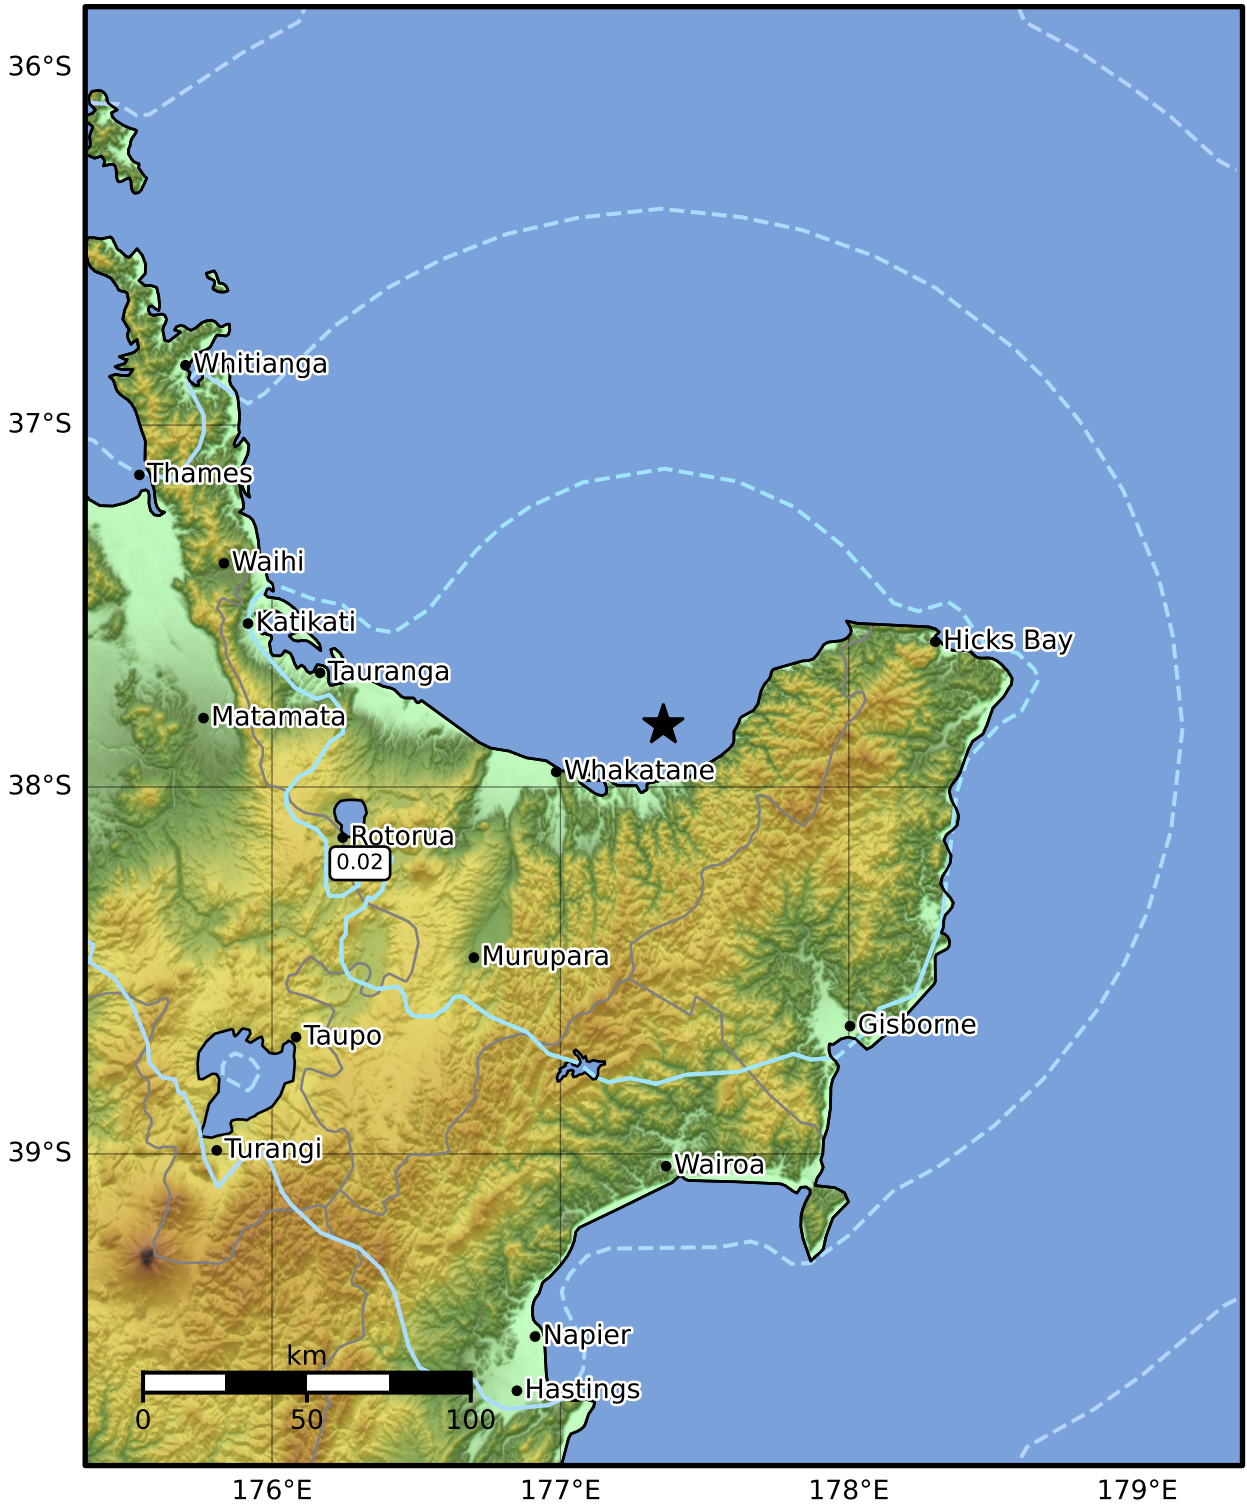

3.0 Second Peak Spectral Acceleration Map GNS Science

ShakeMap: felt

May 21, 2001 21:53:31 UTC M5.0 S37.83 E177.36 Depth: 107.7km ID:1735847

Scale based on Moratalla et al.(2021) and Worden et al.(2012) Version 1: Processed 2025-02-22T10:37:48Z

△ Seismic Instrument ○ Reported Intensity ★ Epicenter