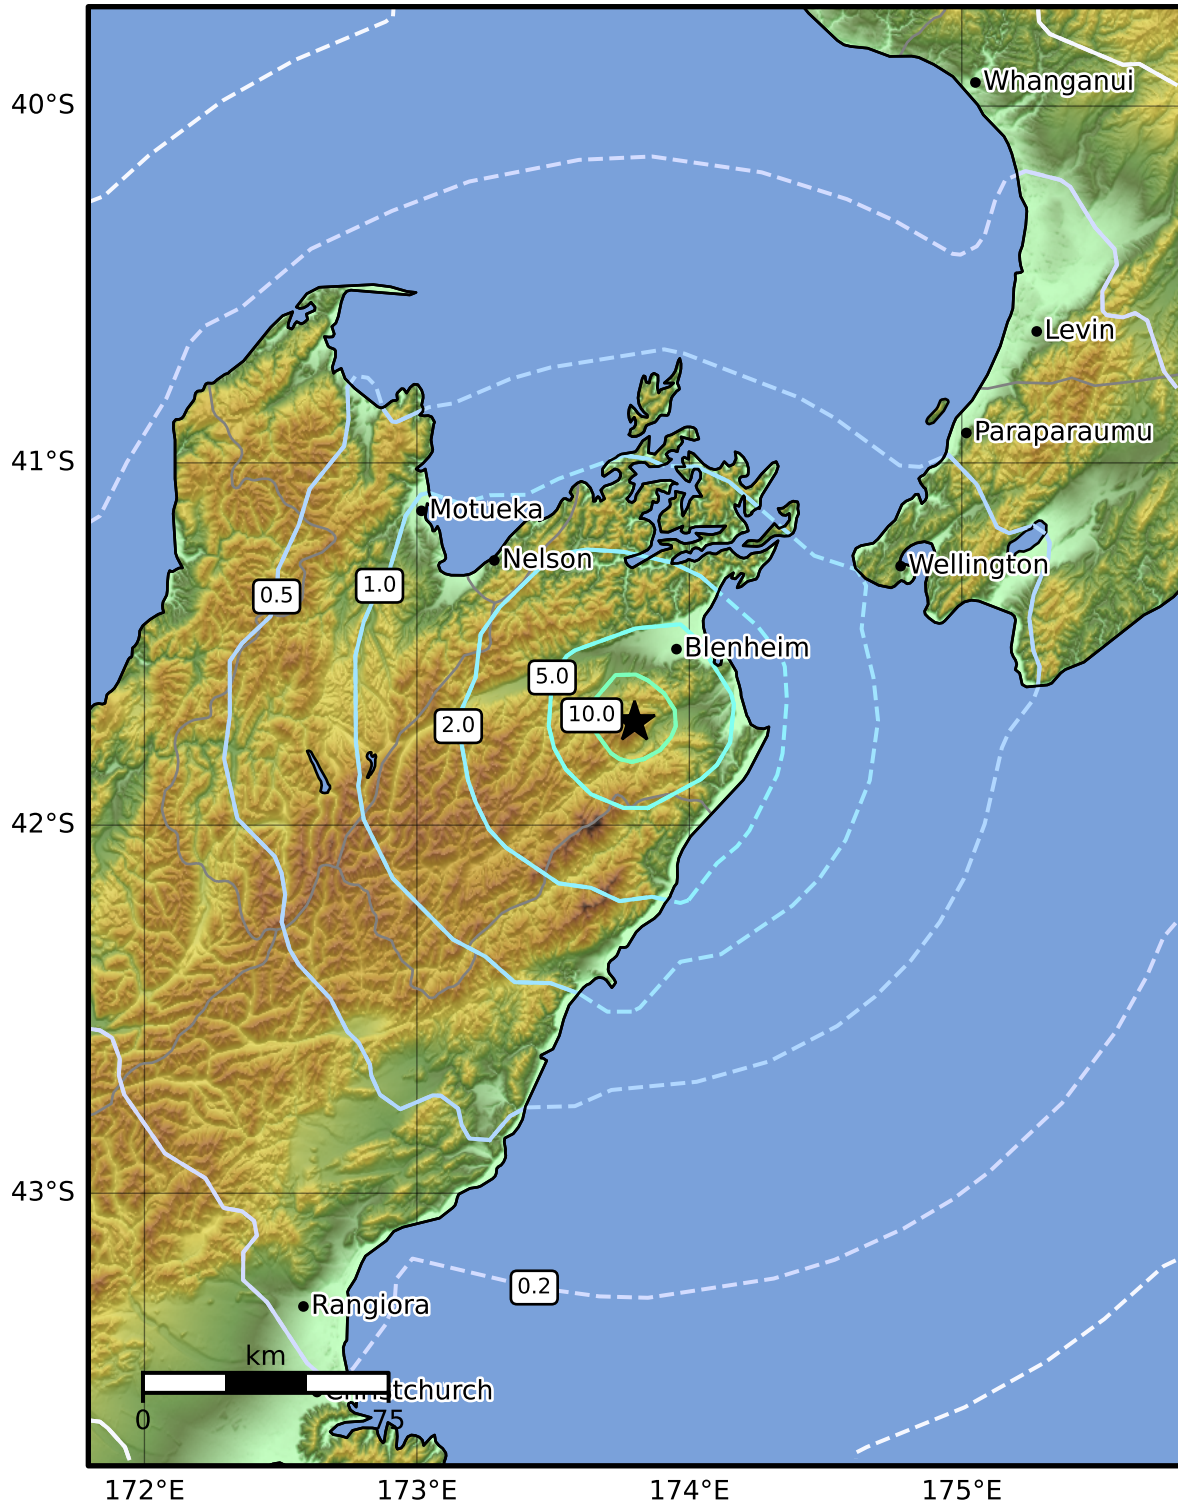

0.3 Second Peak Spectral Acceleration Map GNS Science

ShakeMap: felt

May 22, 2001 01:58:11 UTC M4.8 S41.72 E173.80 Depth: 13.2km ID:1736402

SA(0.3) (%g)	0.1	0.2	0.5	1	2	5	10	20	50	100	200
---------------------	------------	------------	------------	----------	----------	----------	-----------	-----------	-----------	------------	------------

Scale based on Moratalla et al.(2021) and Worden et al.(2012) Version 1: Processed 2025-02-22T10:55:39Z

△ Seismic Instrument ○ Reported Intensity ★ Epicenter