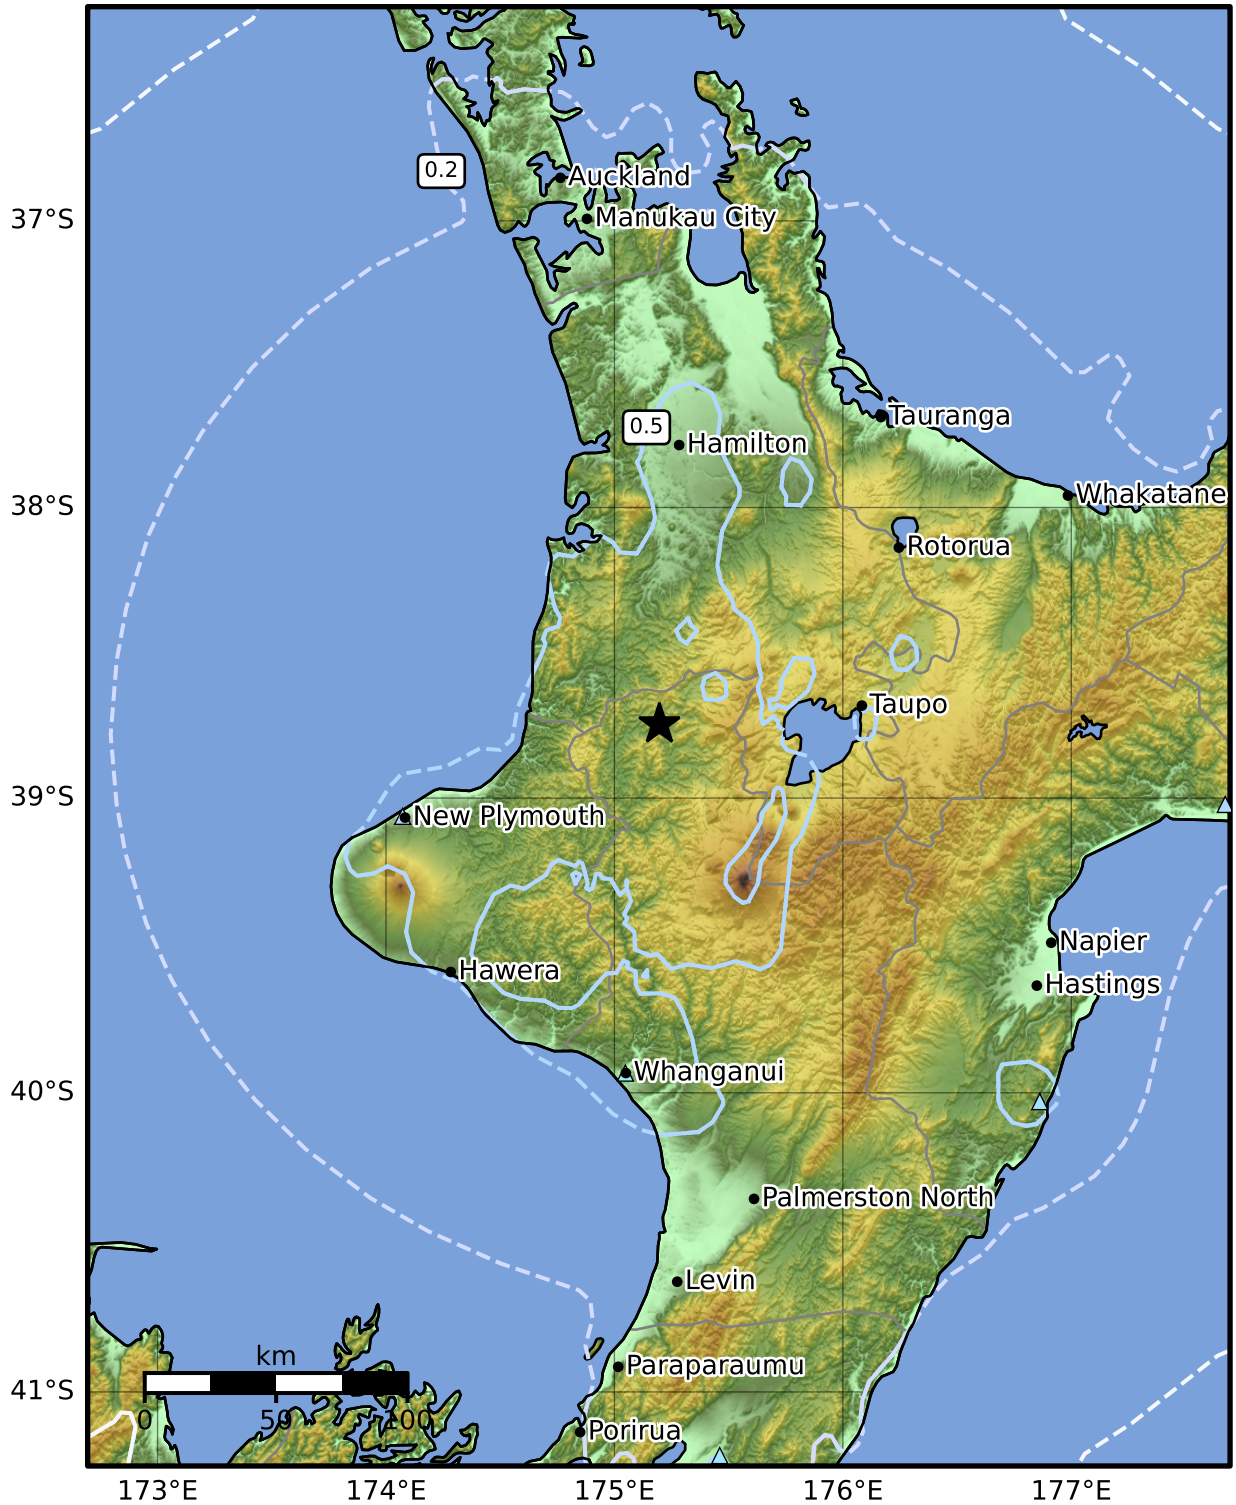

0.3 Second Peak Spectral Acceleration Map GNS Science

ShakeMap: felt

May 24, 2001 18:07:57 UTC M5.2 S38.75 E175.20 Depth: 237.9km ID:1737299

SA(0.3) (%g)	0.1	0.2	0.5	1	2	5	10	20	50	100	200
--------------	-----	-----	-----	---	---	---	----	----	----	-----	-----

Scale based on Moratalla et al.(2021) and Worden et al.(2012) Version 1: Processed 2025-02-22T11:12:55Z

△ Seismic Instrument ○ Reported Intensity ★ Epicenter