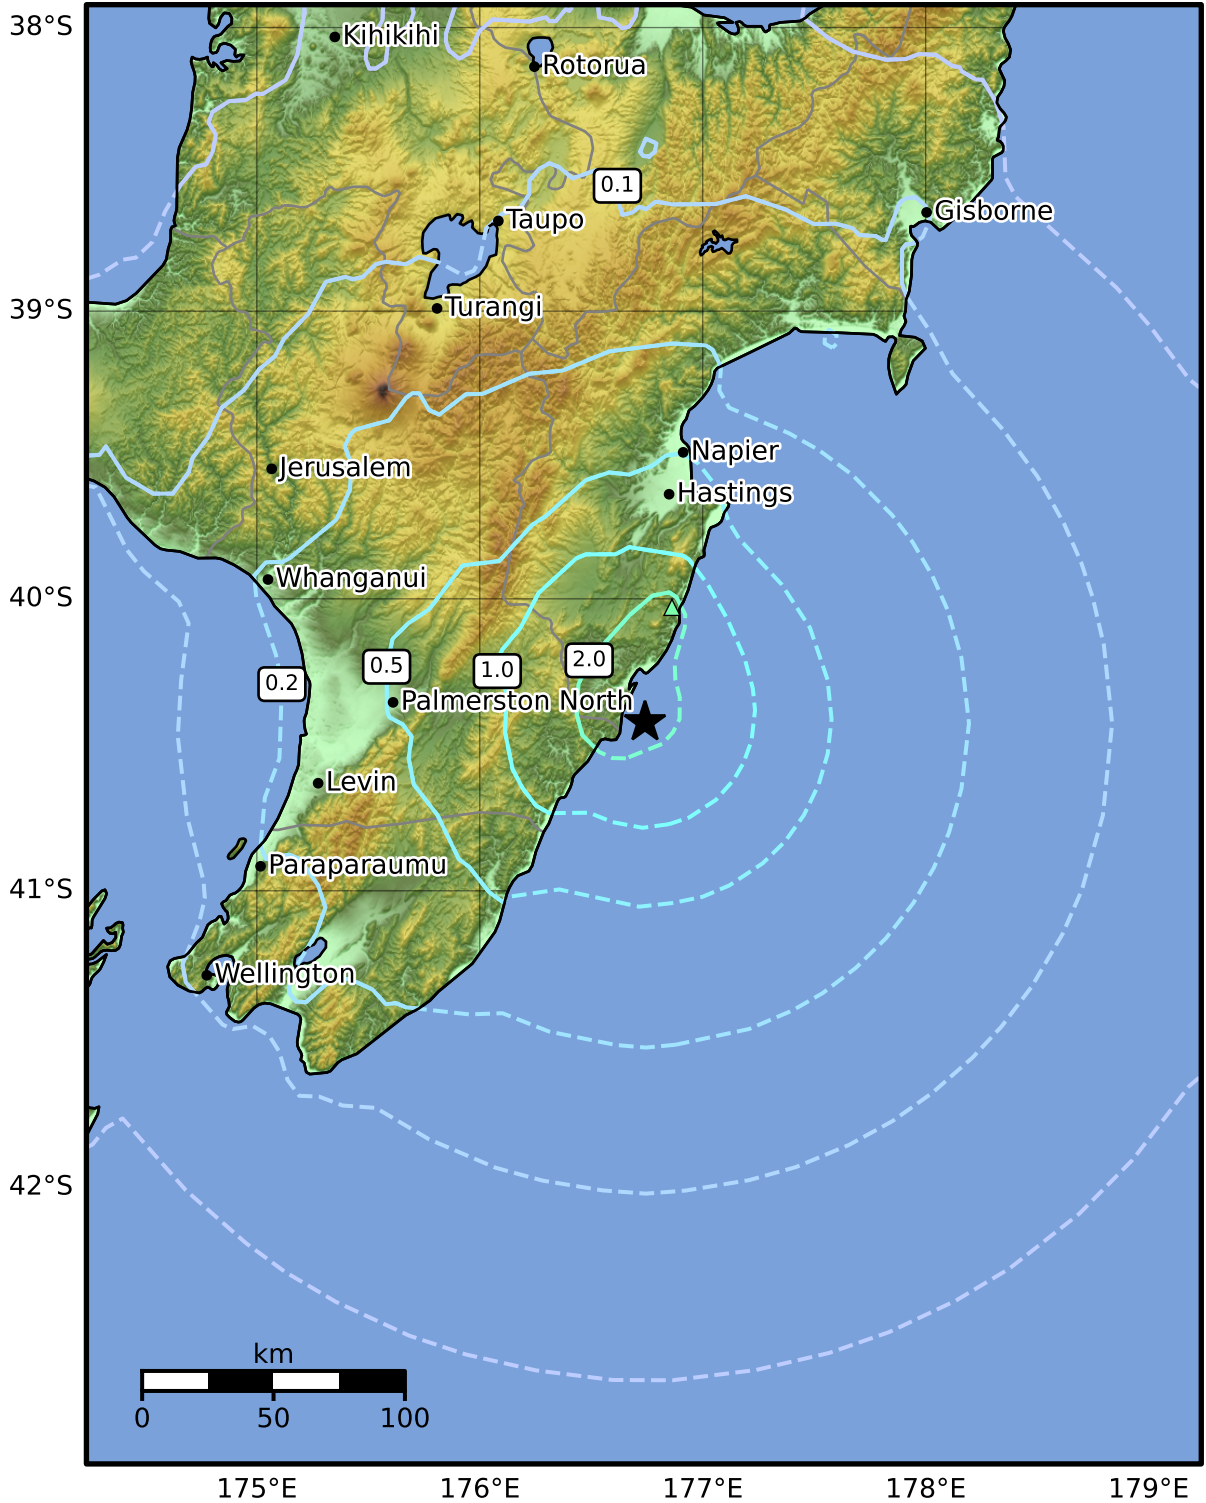

1.0 Second Peak Spectral Acceleration Map GNS Science
 ShakeMap: felt
 Sep 24, 2001 04:49:56 UTC M5.1 S40.42 E176.74 Depth: 37.2km ID:1793707

SA(1.0) (%g)	0.1	0.2	0.5	1	2	5	10	20	50	100	200
--------------	-----	-----	-----	---	---	---	----	----	----	-----	-----

Scale based on Moratalla et al.(2021) and Worden et al.(2012) Version 1: Processed 2025-02-22T10:07:45Z

△ Seismic Instrument ○ Reported Intensity ★ Epicenter