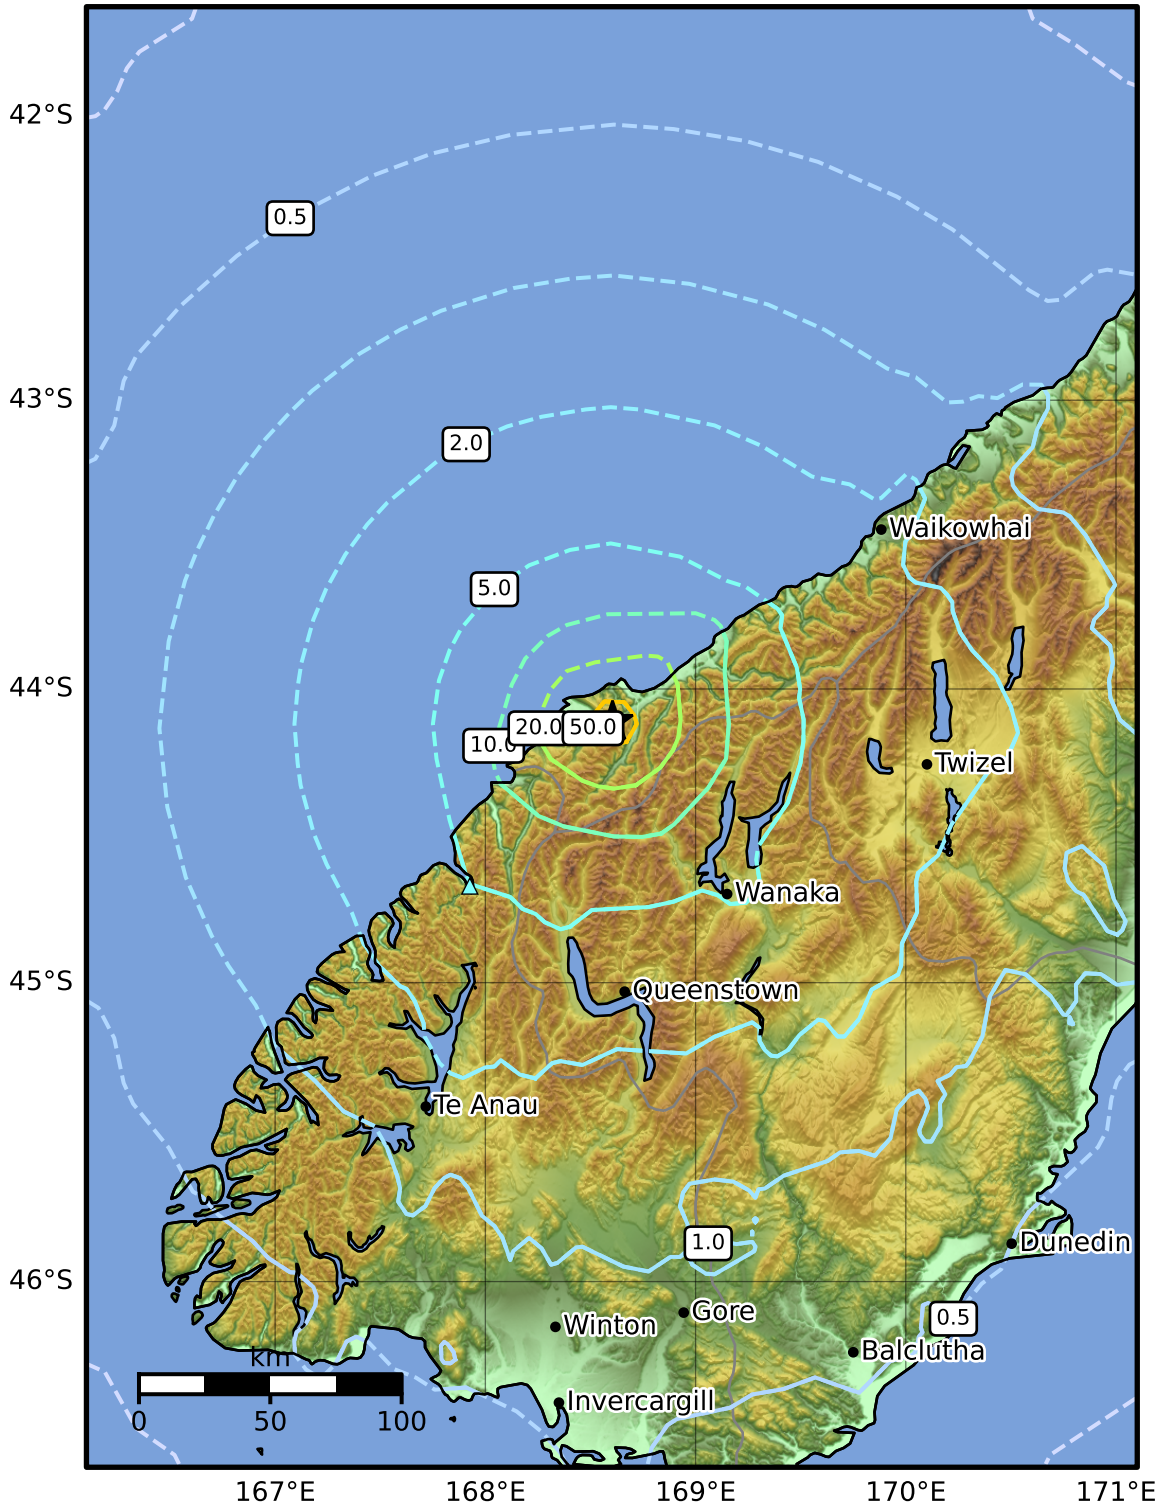

0.3 Second Peak Spectral Acceleration Map GNS Science
ShakeMap: felt

Dec 07, 2001 19:27:35 UTC M5.6 S44.11 E168.60 Depth: 5.0km ID:1825324

| SA(0.3) (%g) | 0.1 | 0.2 | 0.5 | 1 | 2 | 5 | 10 | 20 | 50 | 100 | 200 |
|--------------|-----|-----|-----|---|---|---|----|----|----|-----|-----|
|--------------|-----|-----|-----|---|---|---|----|----|----|-----|-----|

Scale based on Moratalla et al.(2021) and Worden et al.(2012) Version 1: Processed 2025-02-22T10:24:51Z

△ Seismic Instrument ○ Reported Intensity ★ Epicenter