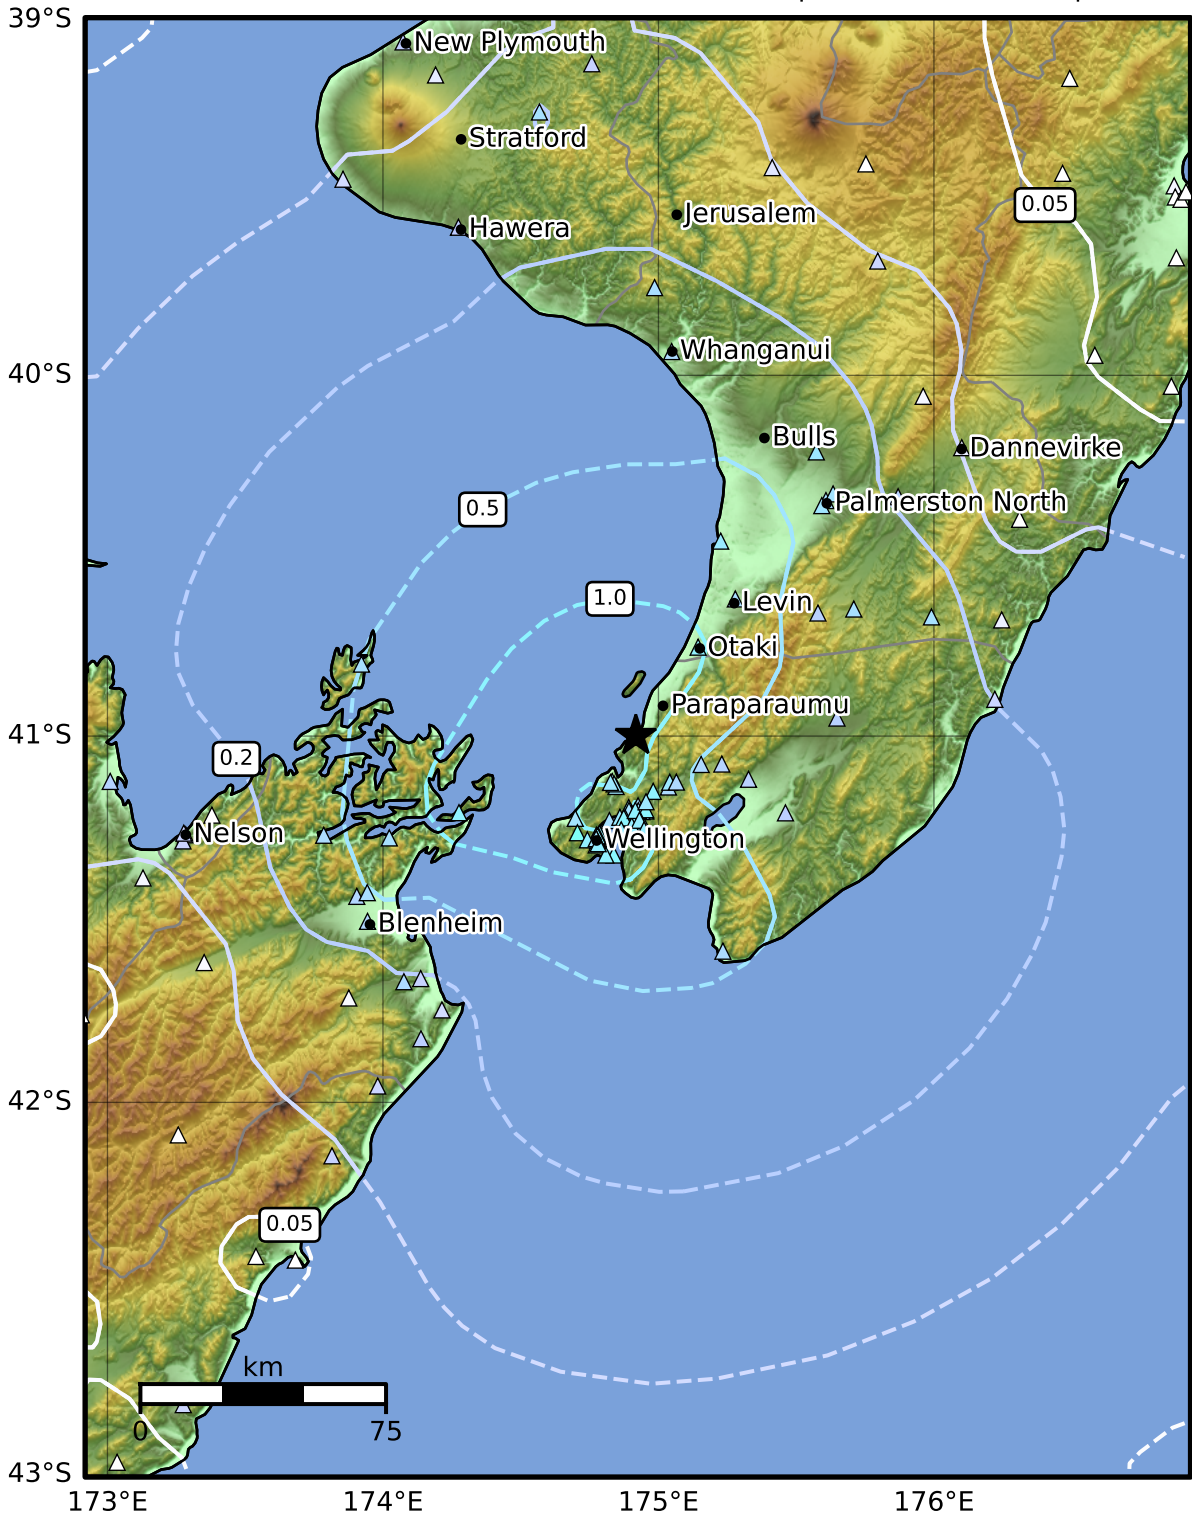

Peak Ground Acceleration Map GNS Science
ShakeMap: Cook Strait

Mar 23, 2017 07:51:51 UTC M4.6 S41.00 E174.92 Depth: 54.3km ID:2017p219803

PGA (%g)	0.1	0.2	0.5	1	2	5	10	20	50	100	200
----------	-----	-----	-----	---	---	---	----	----	----	-----	-----

Scale based on Moratalla et al.(2021) and Worden et al.(2012) Version 1: Processed 2025-02-23T04:37:02Z

△ Seismic Instrument ○ Reported Intensity ★ Epicenter