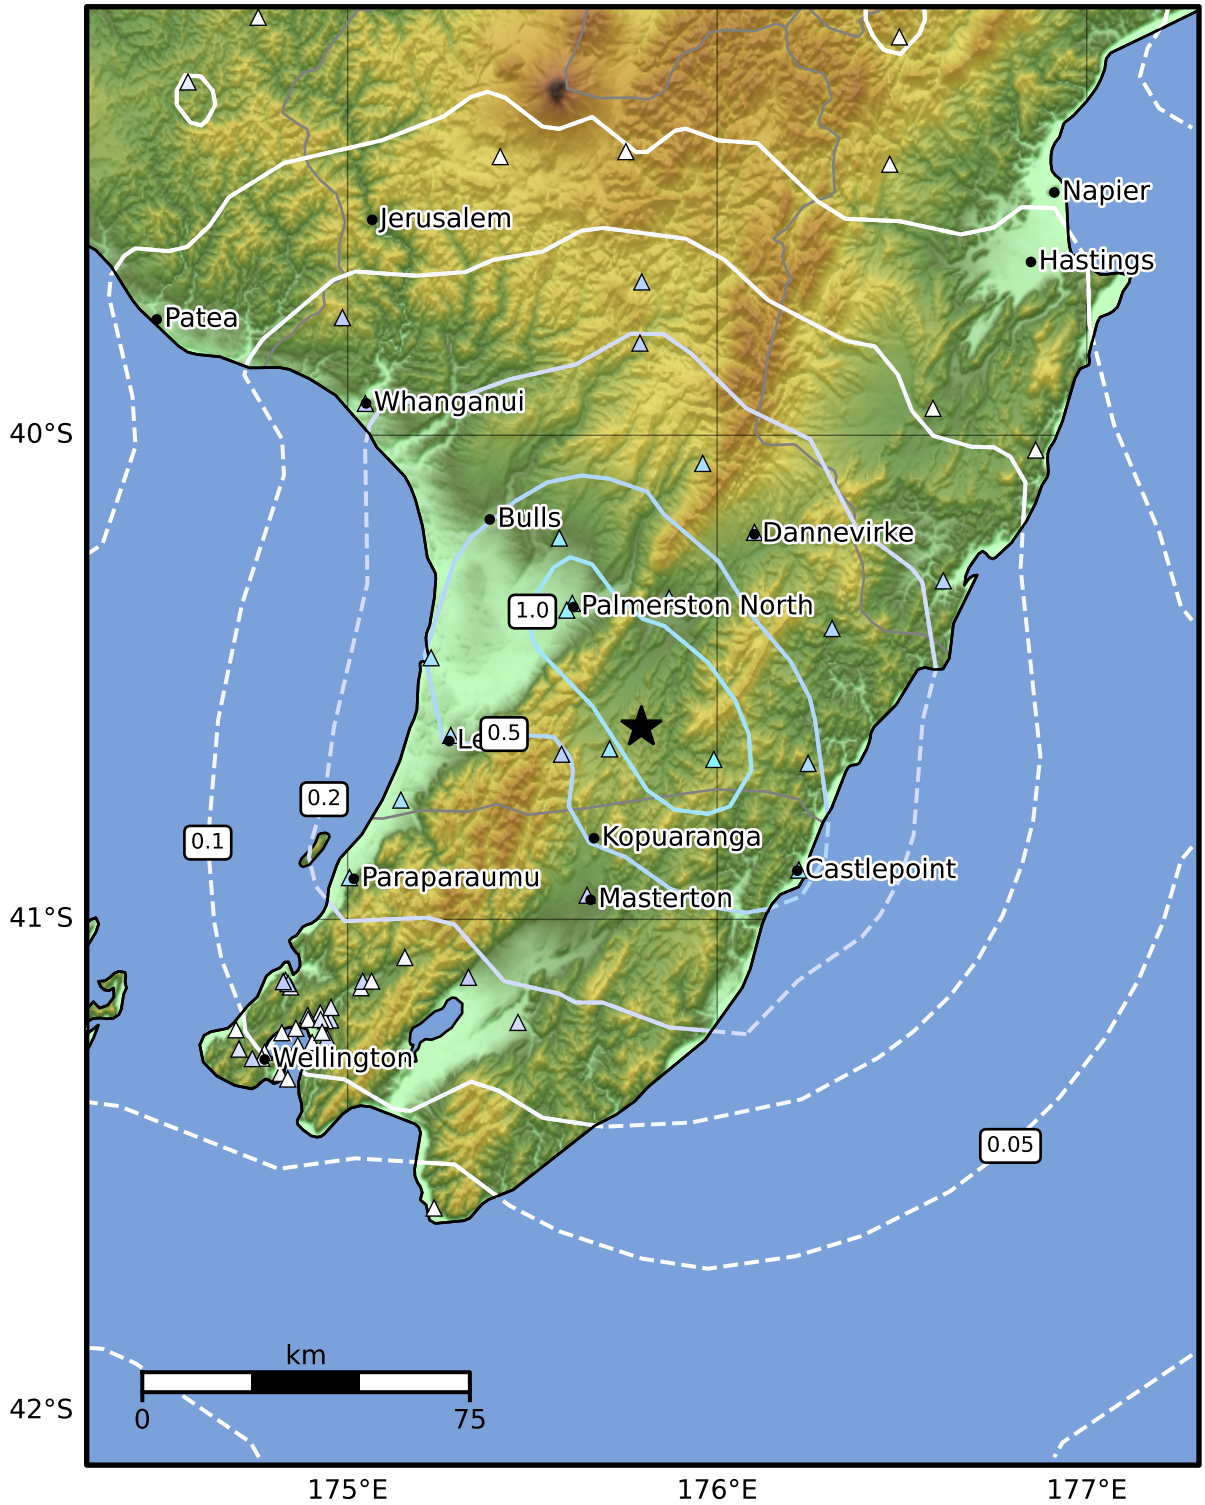

0.3 Second Peak Spectral Acceleration Map GNS Science

ShakeMap: Wairarapa

May 25, 2017 00:19:40 UTC M3.9 S40.60 E175.79 Depth: 25.5km ID:2017p389226

SA(0.3) (%g)	0.1	0.2	0.5	1	2	5	10	20	50	100	200
---------------------	------------	------------	------------	----------	----------	----------	-----------	-----------	-----------	------------	------------

Scale based on Moratalla et al.(2021) and Worden et al.(2012) Version 1: Processed 2025-02-25T00:14:34Z

△ Seismic Instrument ○ Reported Intensity ★ Epicenter