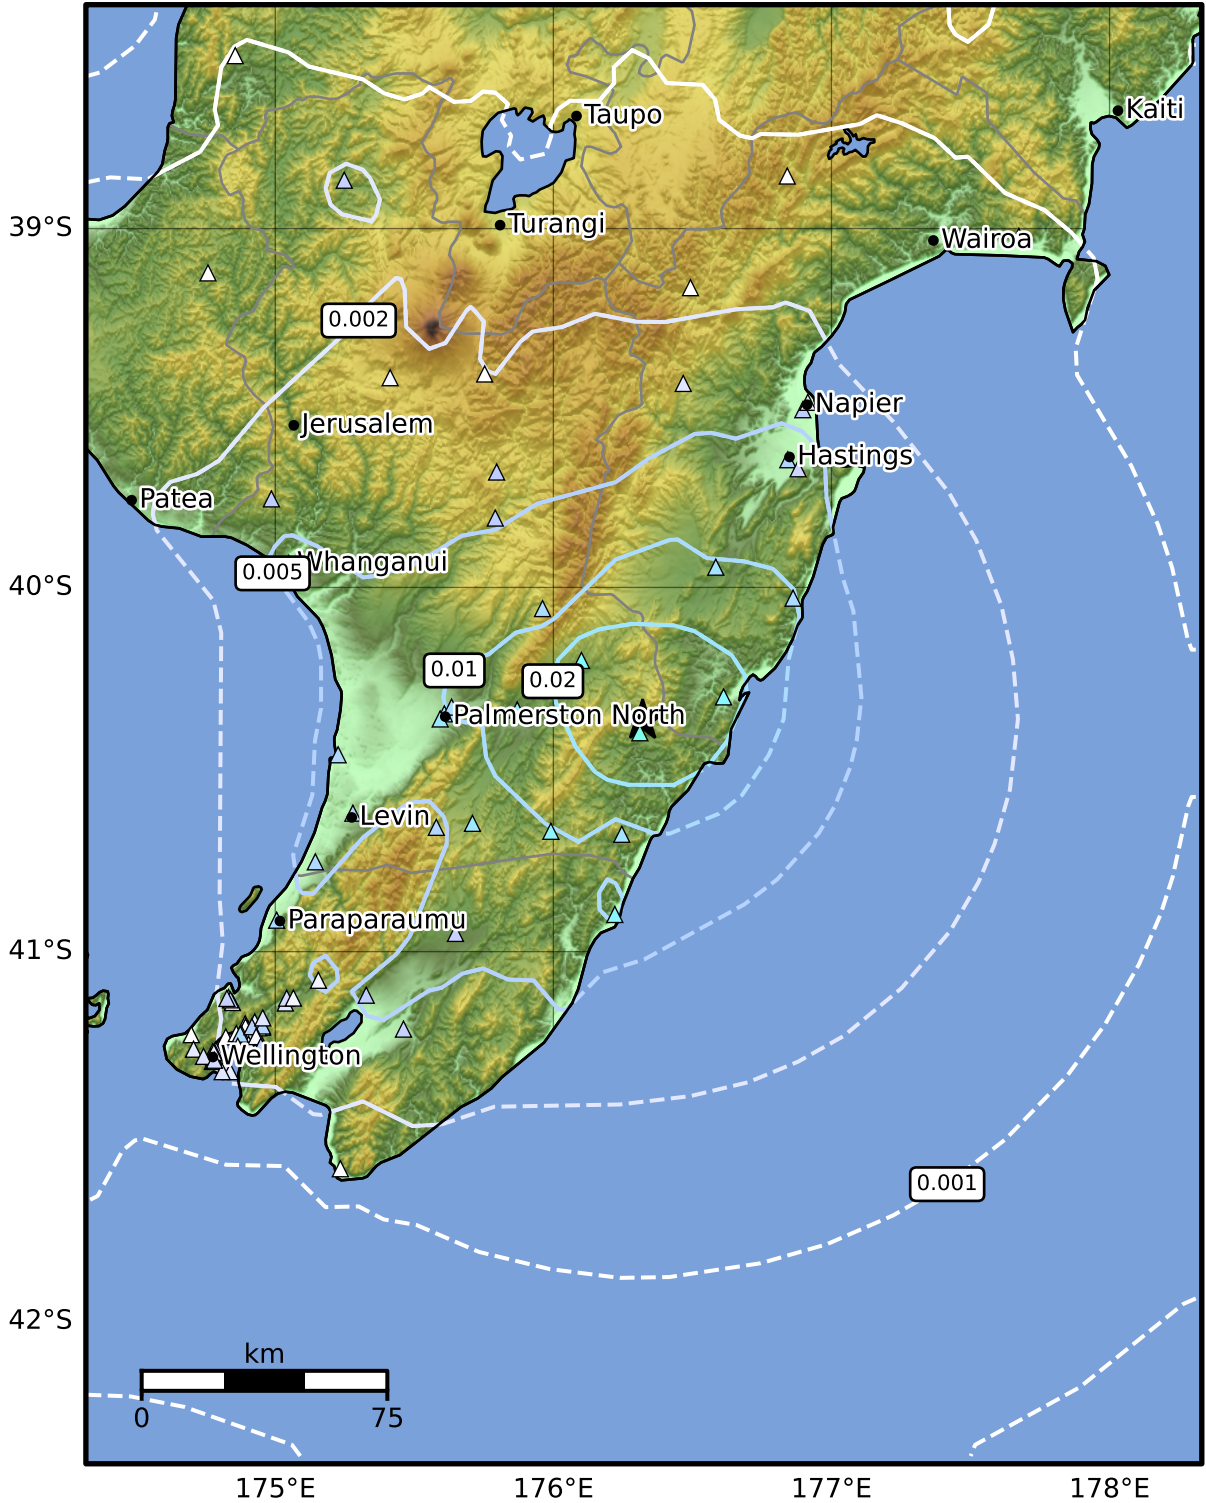

3.0 Second Peak Spectral Acceleration Map GNS Science

ShakeMap: Wairarapa

May 22, 2018 17:59:16 UTC M4.3 S40.37 E176.32 Depth: 17.6km ID:2018p383105

SA(3.0) (%g)	0.1	0.2	0.5	1	2	5	10	20	50
--------------	-----	-----	-----	---	---	---	----	----	----

Scale based on Moratalla et al.(2021) and Worden et al.(2012) Version 1: Processed 2025-02-24T02:17:57Z

△ Seismic Instrument ○ Reported Intensity ★ Epicenter