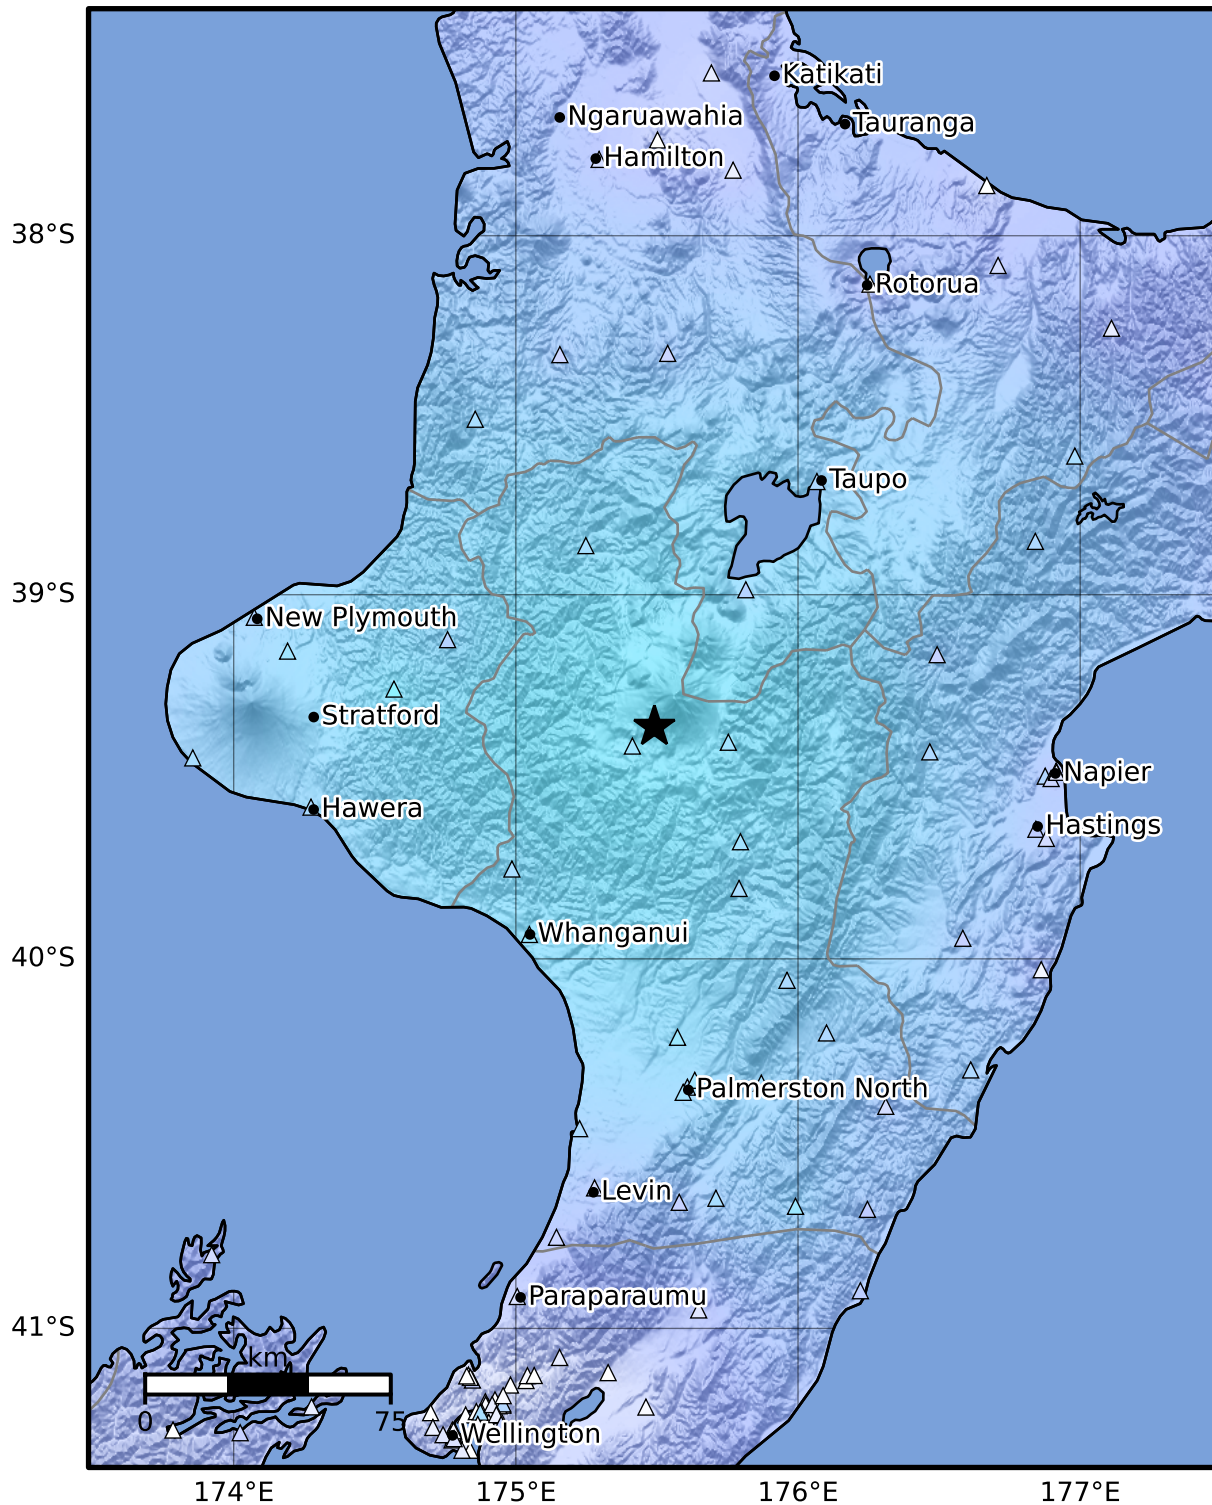

Macroseismic Intensity Map GNS Science
ShakeMap: King Country

Jul 10, 2018 21:43:58 UTC M4.7 S39.36 E175.49 Depth: 74.6km ID:2018p515959

SHAKING	Not felt	Weak	Light	Moderate	Strong	Very strong	Severe	Violent	Extreme
DAMAGE	None	None	None	Very light	Light	Moderate	Moderate/heavy	Heavy	Very heavy
PGA(%g)	<0.0464	0.29	1.63	5.16	12.5	22.4	40.2	72.2	>129
PGV(cm/s)	<0.0215	0.125	1.04	4.31	14.5	26.4	48.3	88.4	>162
INTENSITY	I	II-III	IV	V	VI	VII	VIII	IX	X+

Scale based on Moratalla et al.(2021) and Worden et al.(2012) Version 1: Processed 2025-02-23T05:29:09Z
 Δ Seismic Instrument ○ Reported Intensity ★ Epicenter