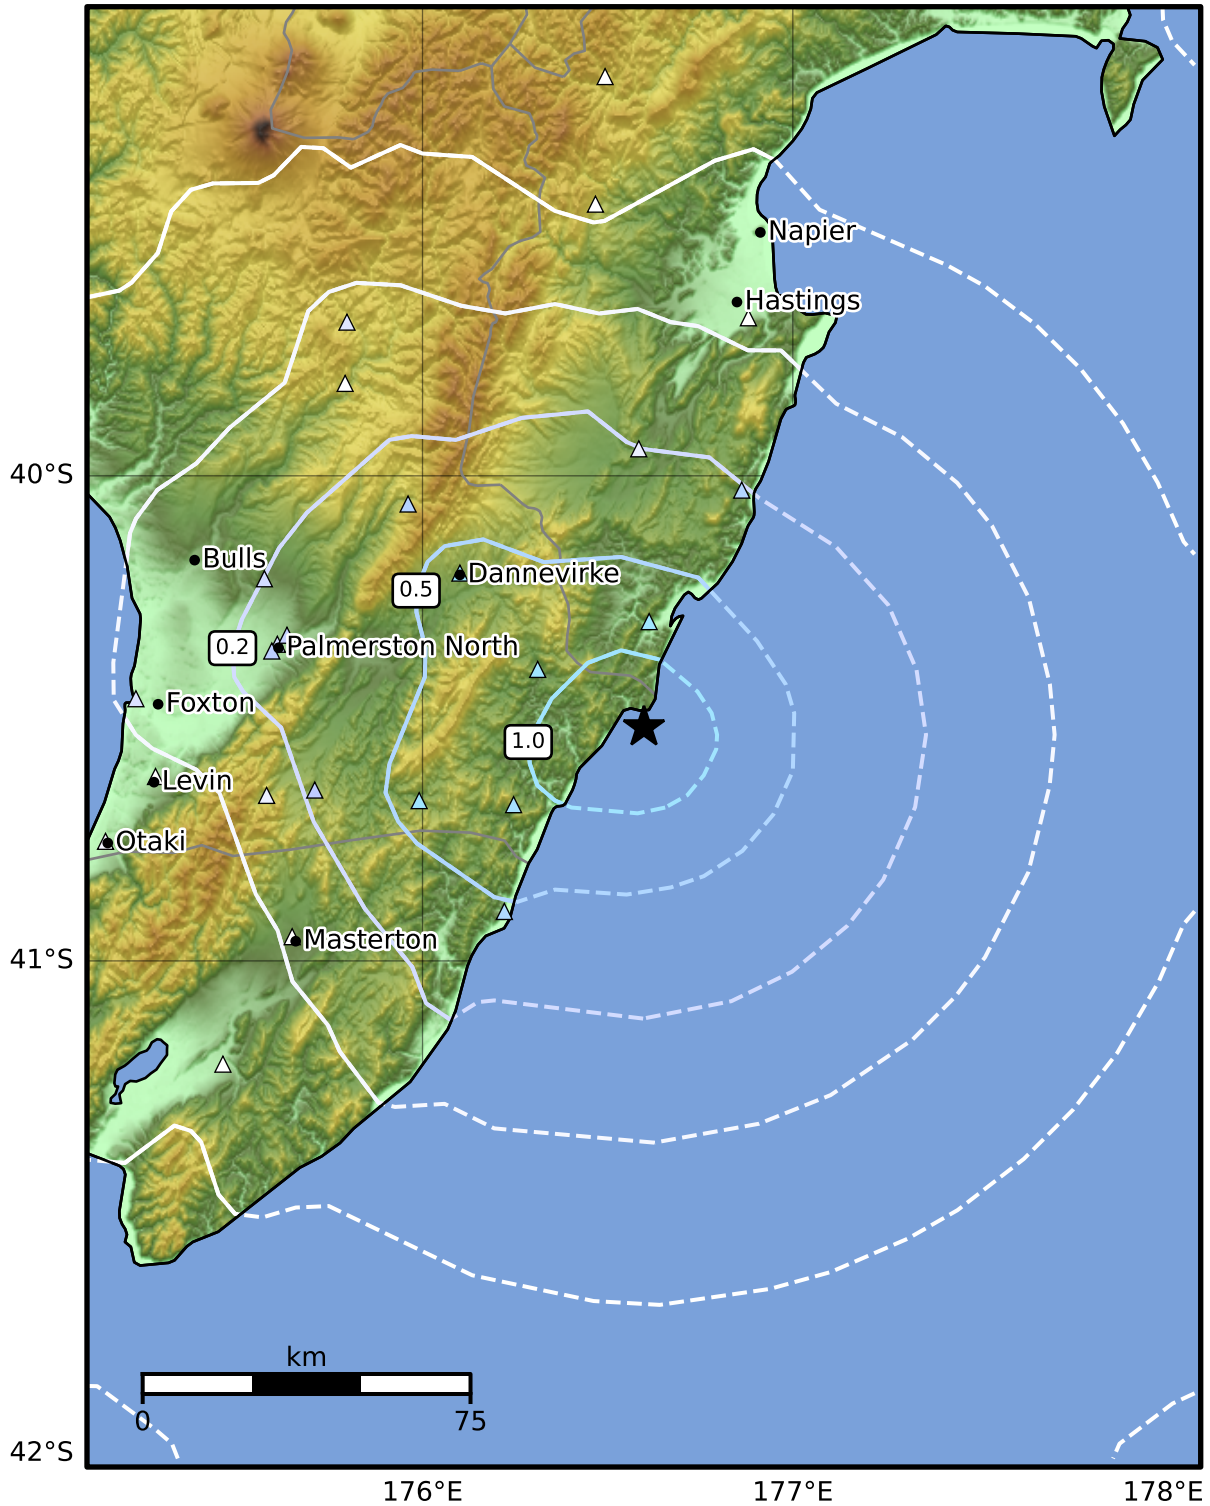

0.3 Second Peak Spectral Acceleration Map GNS Science

ShakeMap: Wairarapa

Aug 08, 2018 05:47:55 UTC M4.0 S40.52 E176.60 Depth: 17.3km ID:2018p592544

SA(0.3) (%g)	0.1	0.2	0.5	1	2	5	10	20	50	100	200
--------------	-----	-----	-----	---	---	---	----	----	----	-----	-----

Scale based on Moratalla et al.(2021) and Worden et al.(2012) Version 1: Processed 2025-02-24T11:49:54Z

△ Seismic Instrument ○ Reported Intensity ★ Epicenter