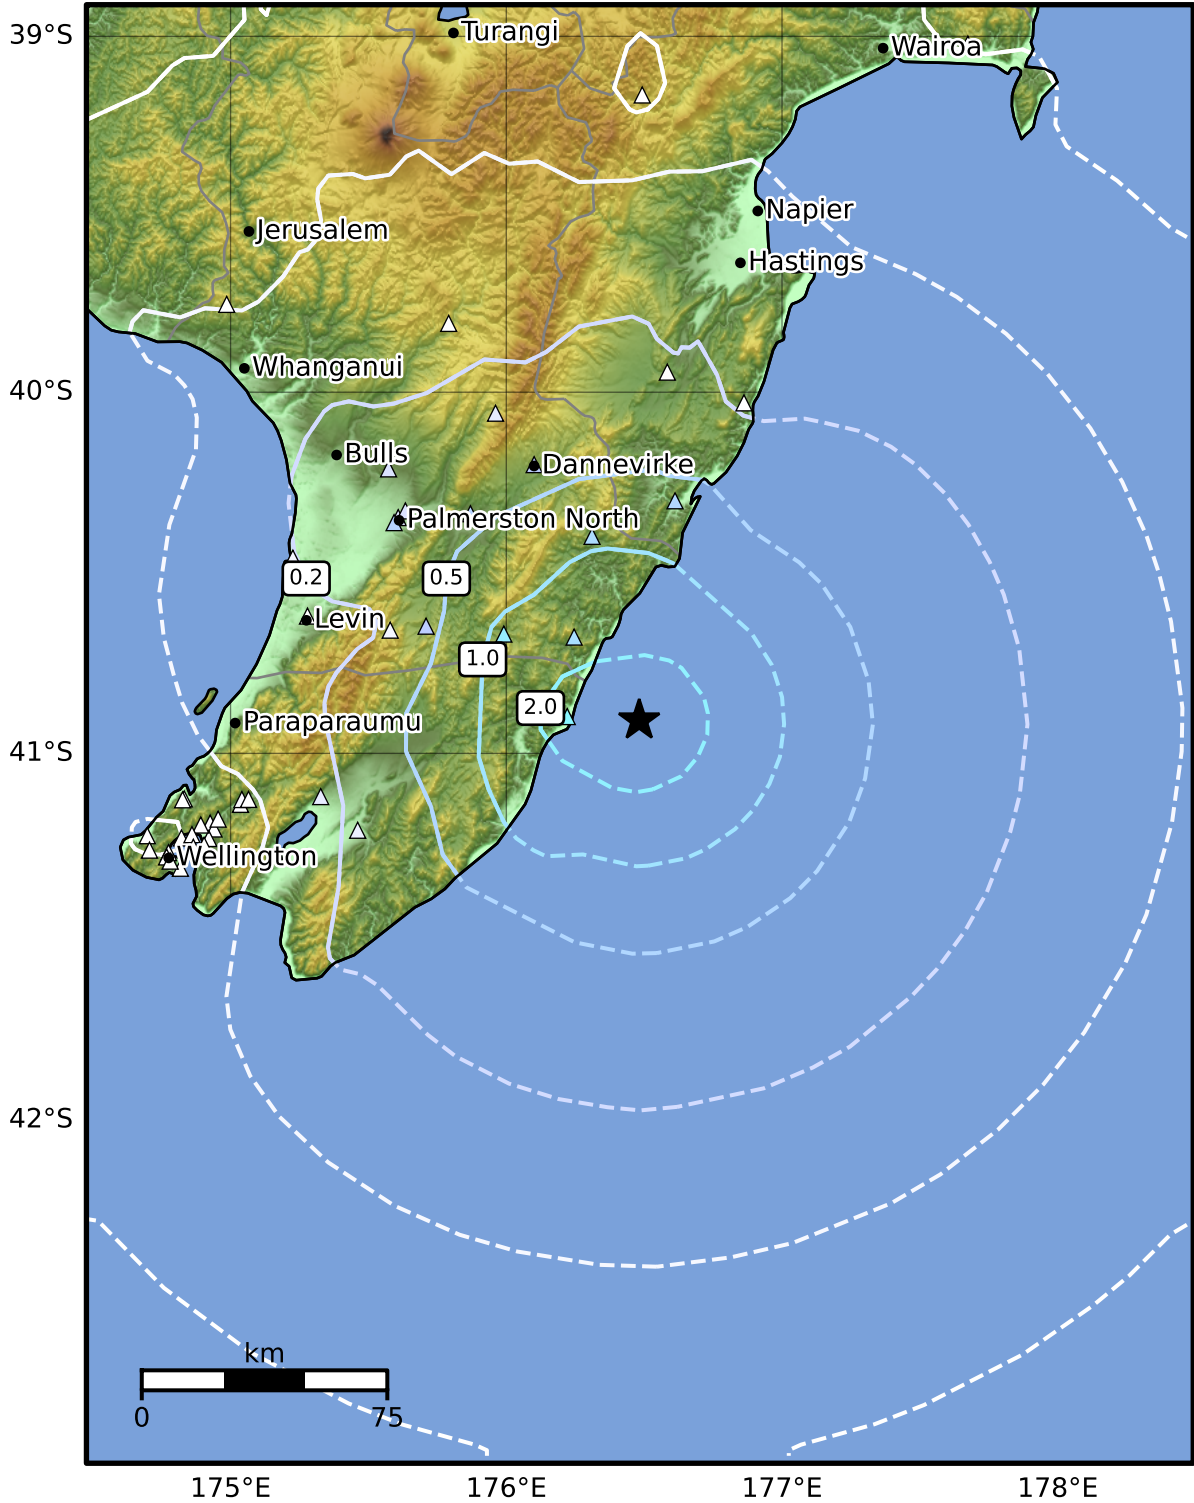

0.3 Second Peak Spectral Acceleration Map GNS Science

ShakeMap: Wairarapa

Jan 02, 2019 21:20:31 UTC M4.3 S40.91 E176.48 Depth: 33.0km ID:2019p005106

SA(0.3) (%g)	0.1	0.2	0.5	1	2	5	10	20	50	100	200
--------------	-----	-----	-----	---	---	---	----	----	----	-----	-----

Scale based on Moratalla et al.(2021) and Worden et al.(2012) Version 1: Processed 2025-02-23T04:49:33Z

△ Seismic Instrument ○ Reported Intensity ★ Epicenter