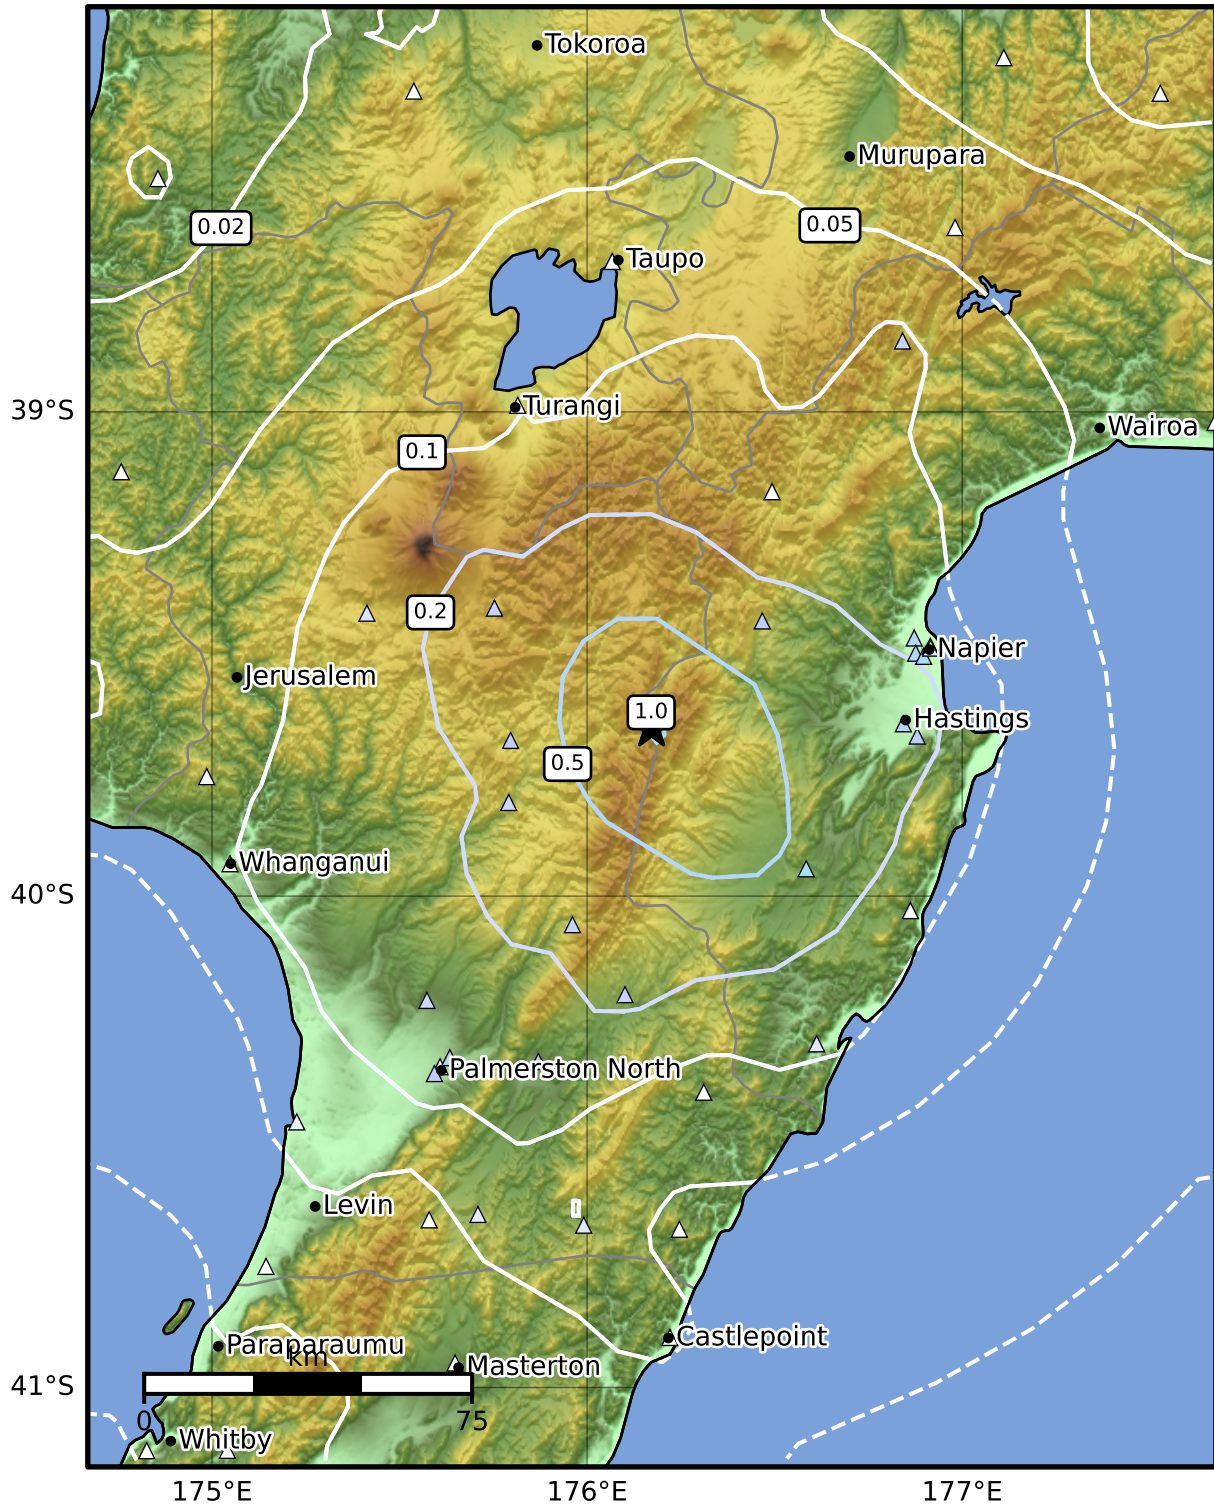

0.3 Second Peak Spectral Acceleration Map GNS Science
ShakeMap: Manawatu

May 20, 2019 10:03:36 UTC M3.9 S39.66 E176.17 Depth: 26.0km ID:2019p376808

SA(0.3) (%g)	0.1	0.2	0.5	1	2	5	10	20	50	100	200
--------------	-----	-----	-----	---	---	---	----	----	----	-----	-----

Scale based on Moratalla et al.(2021) and Worden et al.(2012) Version 1: Processed 2025-02-25T00:16:15Z
 △ Seismic Instrument ○ Reported Intensity ★ Epicenter