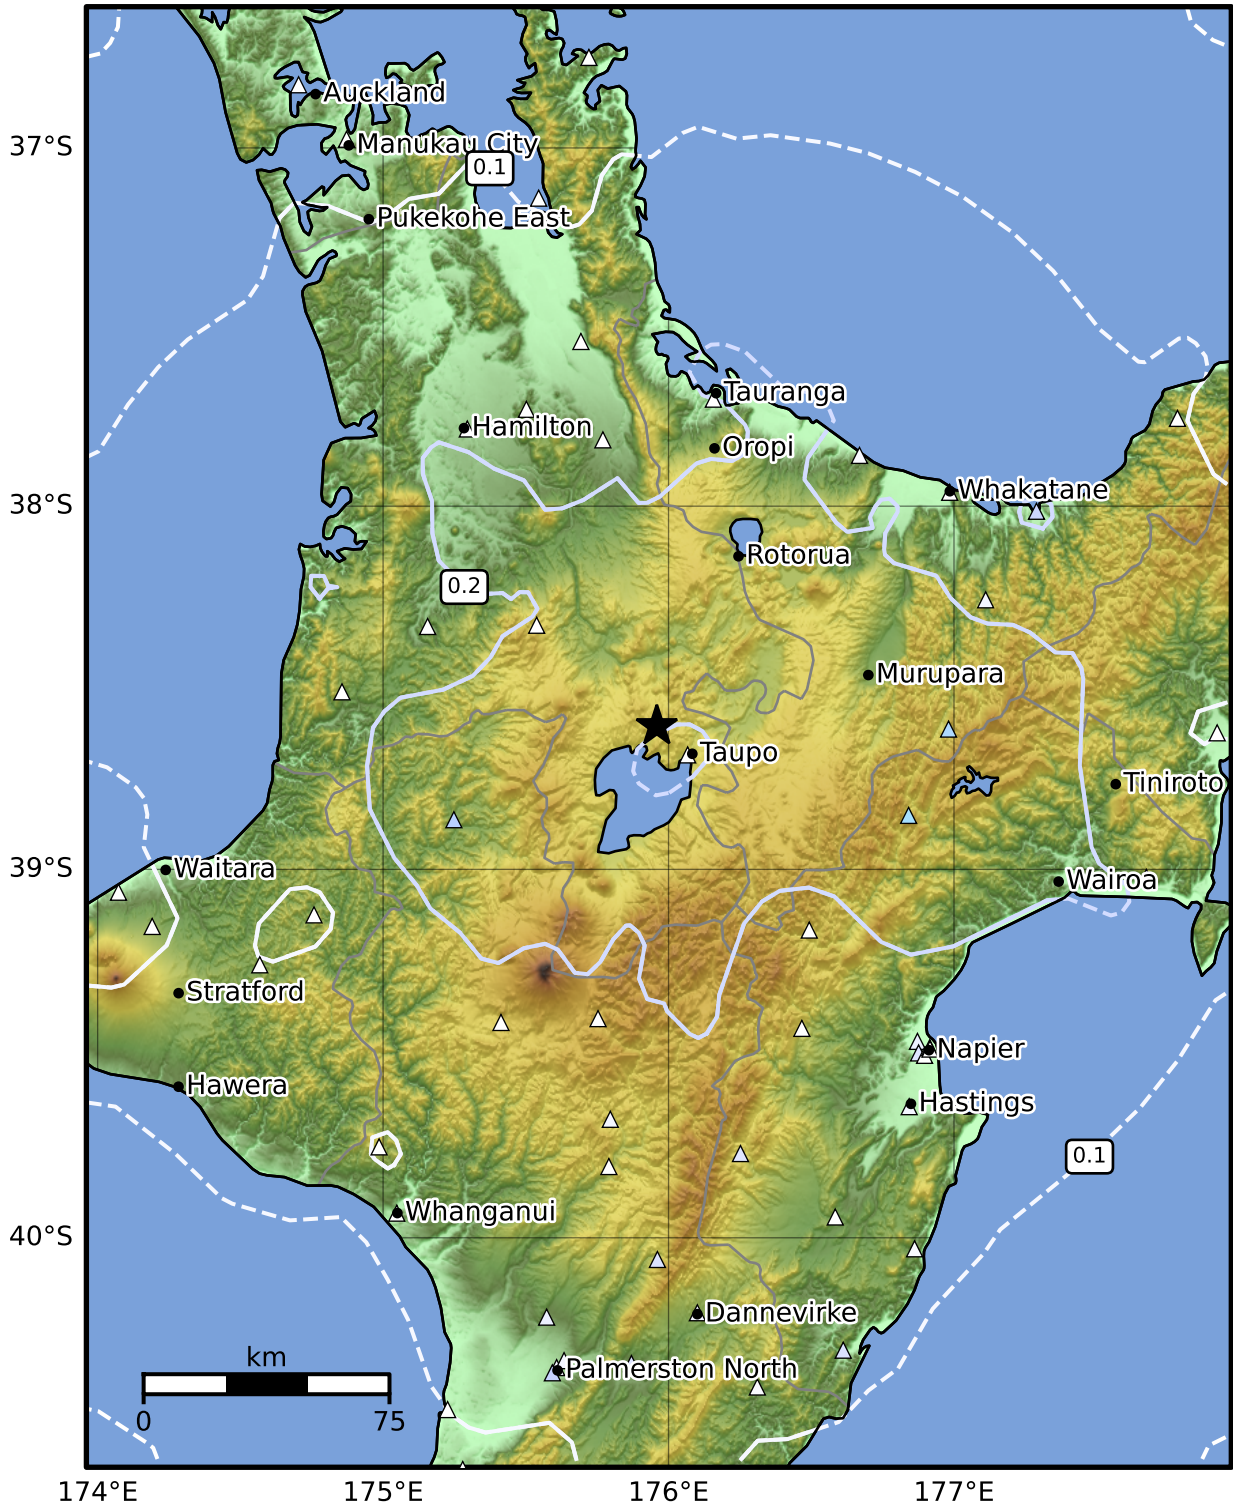

0.3 Second Peak Spectral Acceleration Map GNS Science
 ShakeMap: Taupo

Sep 11, 2019 17:28:29 UTC M4.1 S38.61 E175.96 Depth: 141.5km ID:2019p685751

SA(0.3) (%g)	0.1	0.2	0.5	1	2	5	10	20	50	100	200
---------------------	------------	------------	------------	----------	----------	----------	-----------	-----------	-----------	------------	------------

Scale based on Moratalla et al.(2021) and Worden et al.(2012) Version 1: Processed 2025-02-24T07:17:28Z

△ Seismic Instrument ○ Reported Intensity ★ Epicenter