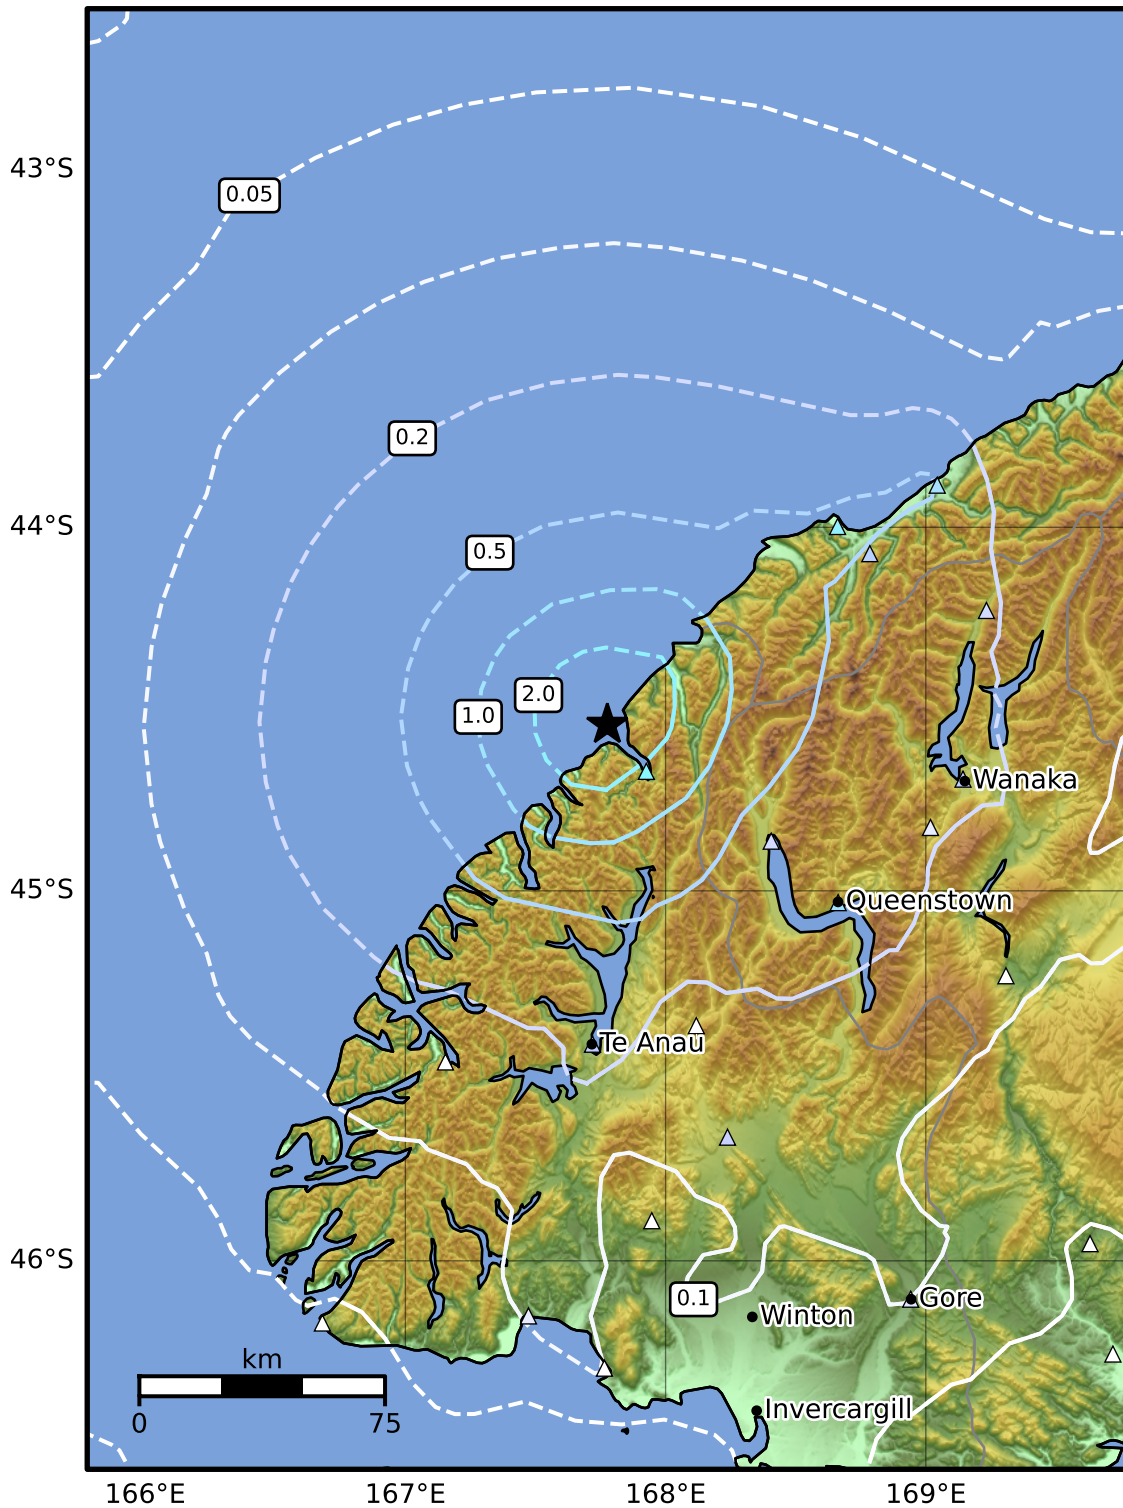

0.3 Second Peak Spectral Acceleration Map GNS Science  
 ShakeMap: Fiordland

Sep 30, 2019 21:07:27 UTC M4.5 S44.55 E167.78 Depth: 5.0km ID:2019p737513

SA(0.3) (%g)	0.1	0.2	0.5	1	2	5	10	20	50	100	200
--------------	-----	-----	-----	---	---	---	----	----	----	-----	-----

Scale based on Moratalla et al.(2021) and Worden et al.(2012) Version 1: Processed 2025-02-23T05:17:50Z

△ Seismic Instrument ○ Reported Intensity ★ Epicenter