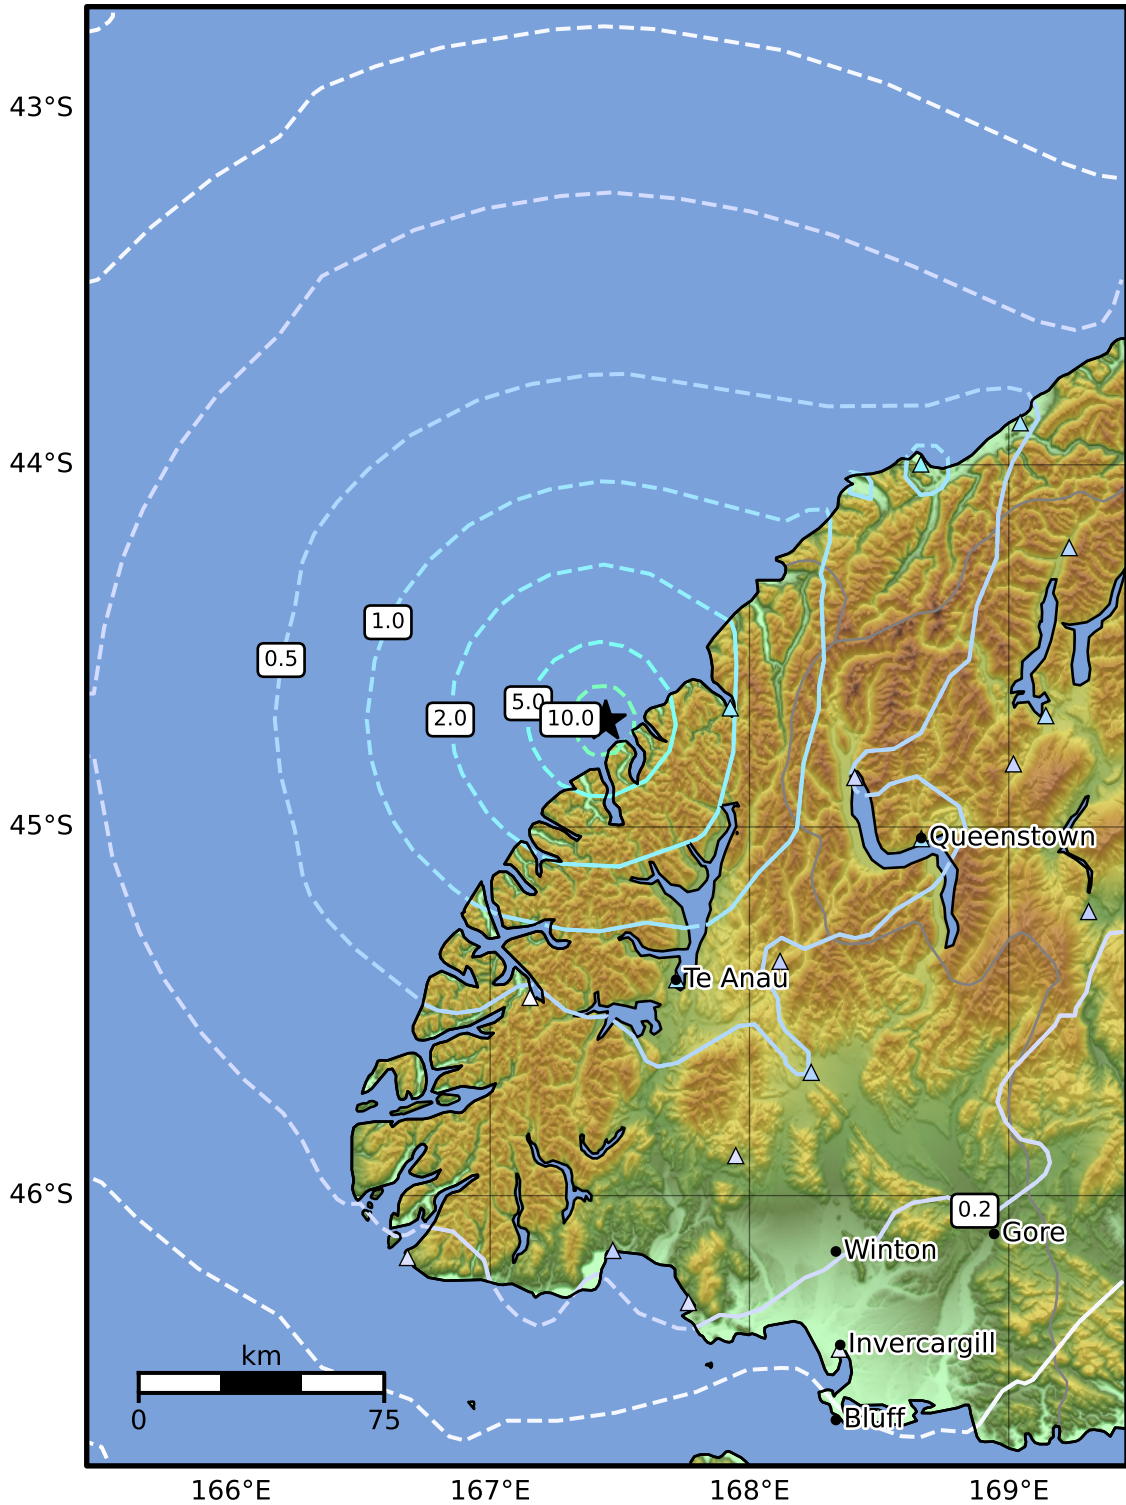

0.3 Second Peak Spectral Acceleration Map GNS Science  
 ShakeMap: Fiordland

Feb 24, 2020 10:14:22 UTC M5.0 S44.71 E167.45 Depth: 5.0km ID:2020p147099

SA(0.3) (%g)	0.1	0.2	0.5	1	2	5	10	20	50	100	200
--------------	-----	-----	-----	---	---	---	----	----	----	-----	-----

Scale based on Moratalla et al.(2021) and Worden et al.(2012) Version 1: Processed 2025-02-22T07:27:55Z

△ Seismic Instrument ○ Reported Intensity ★ Epicenter