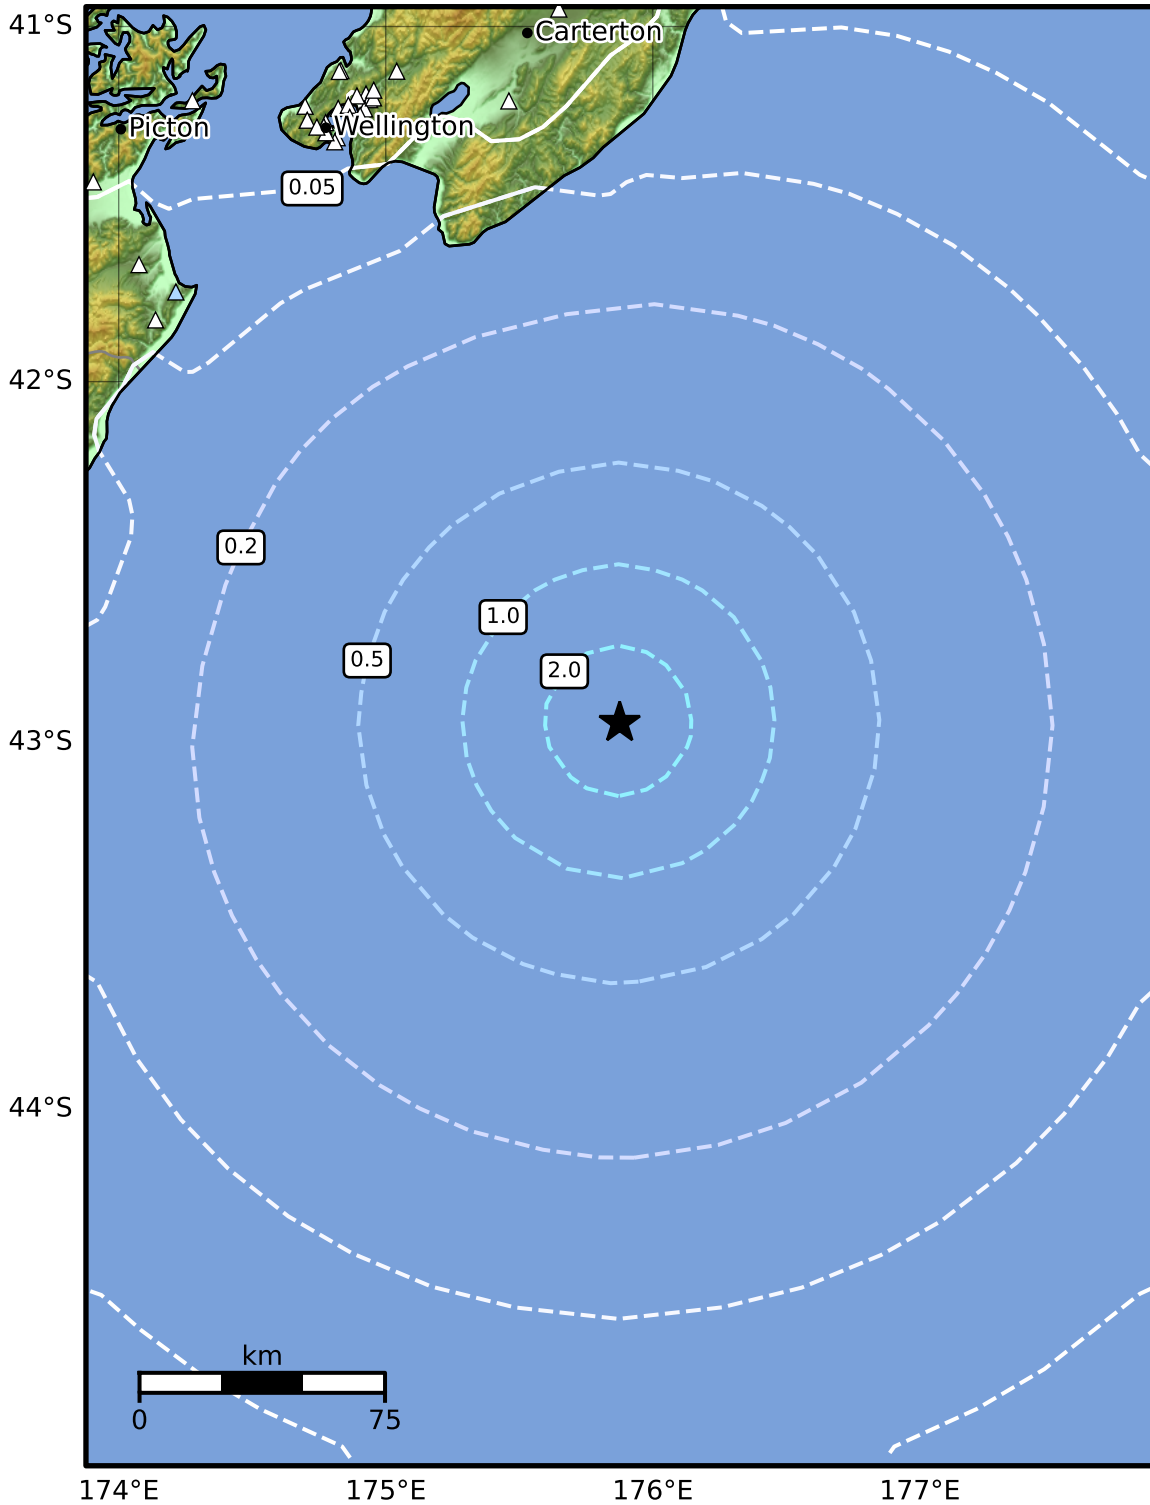

0.3 Second Peak Spectral Acceleration Map GNS Science  
 ShakeMap: Chatham Rise

May 03, 2020 03:31:51 UTC M4.4 S42.95 E175.88 Depth: 33.0km ID:2020p332829

SA(0.3) (%g)	0.1	0.2	0.5	1	2	5	10	20	50	100	200
--------------	-----	-----	-----	---	---	---	----	----	----	-----	-----

Scale based on Moratalla et al.(2021) and Worden et al.(2012) Version 1: Processed 2025-02-23T06:06:57Z

△ Seismic Instrument ○ Reported Intensity ★ Epicenter