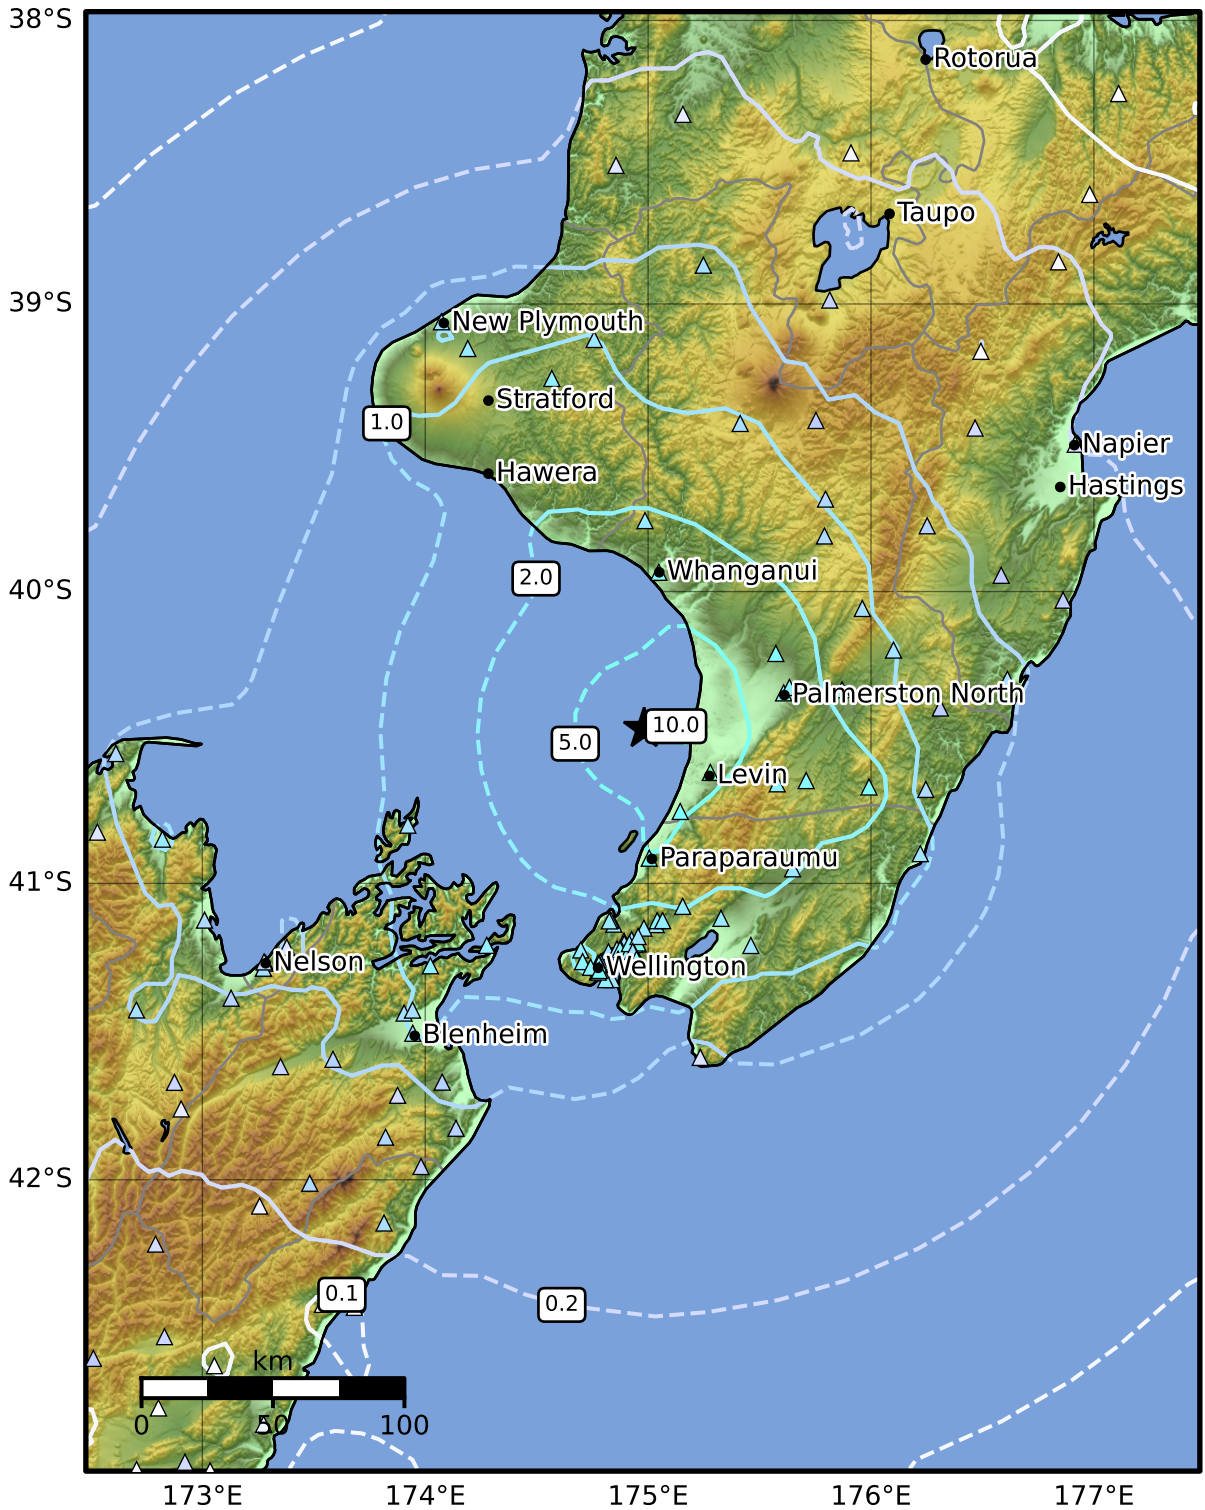

0.3 Second Peak Spectral Acceleration Map GNS Science

ShakeMap: Manawatu

May 26, 2020 00:34:04 UTC M5.2 S40.47 E174.98 Depth: 34.3km ID:2020p394658

SA(0.3) (%g)	0.1	0.2	0.5	1	2	5	10	20	50	100	200
---------------------	------------	------------	------------	----------	----------	----------	-----------	-----------	-----------	------------	------------

Scale based on Moratalla et al.(2021) and Worden et al.(2012) Version 1: Processed 2025-02-22T05:49:49Z

△ Seismic Instrument ○ Reported Intensity ★ Epicenter