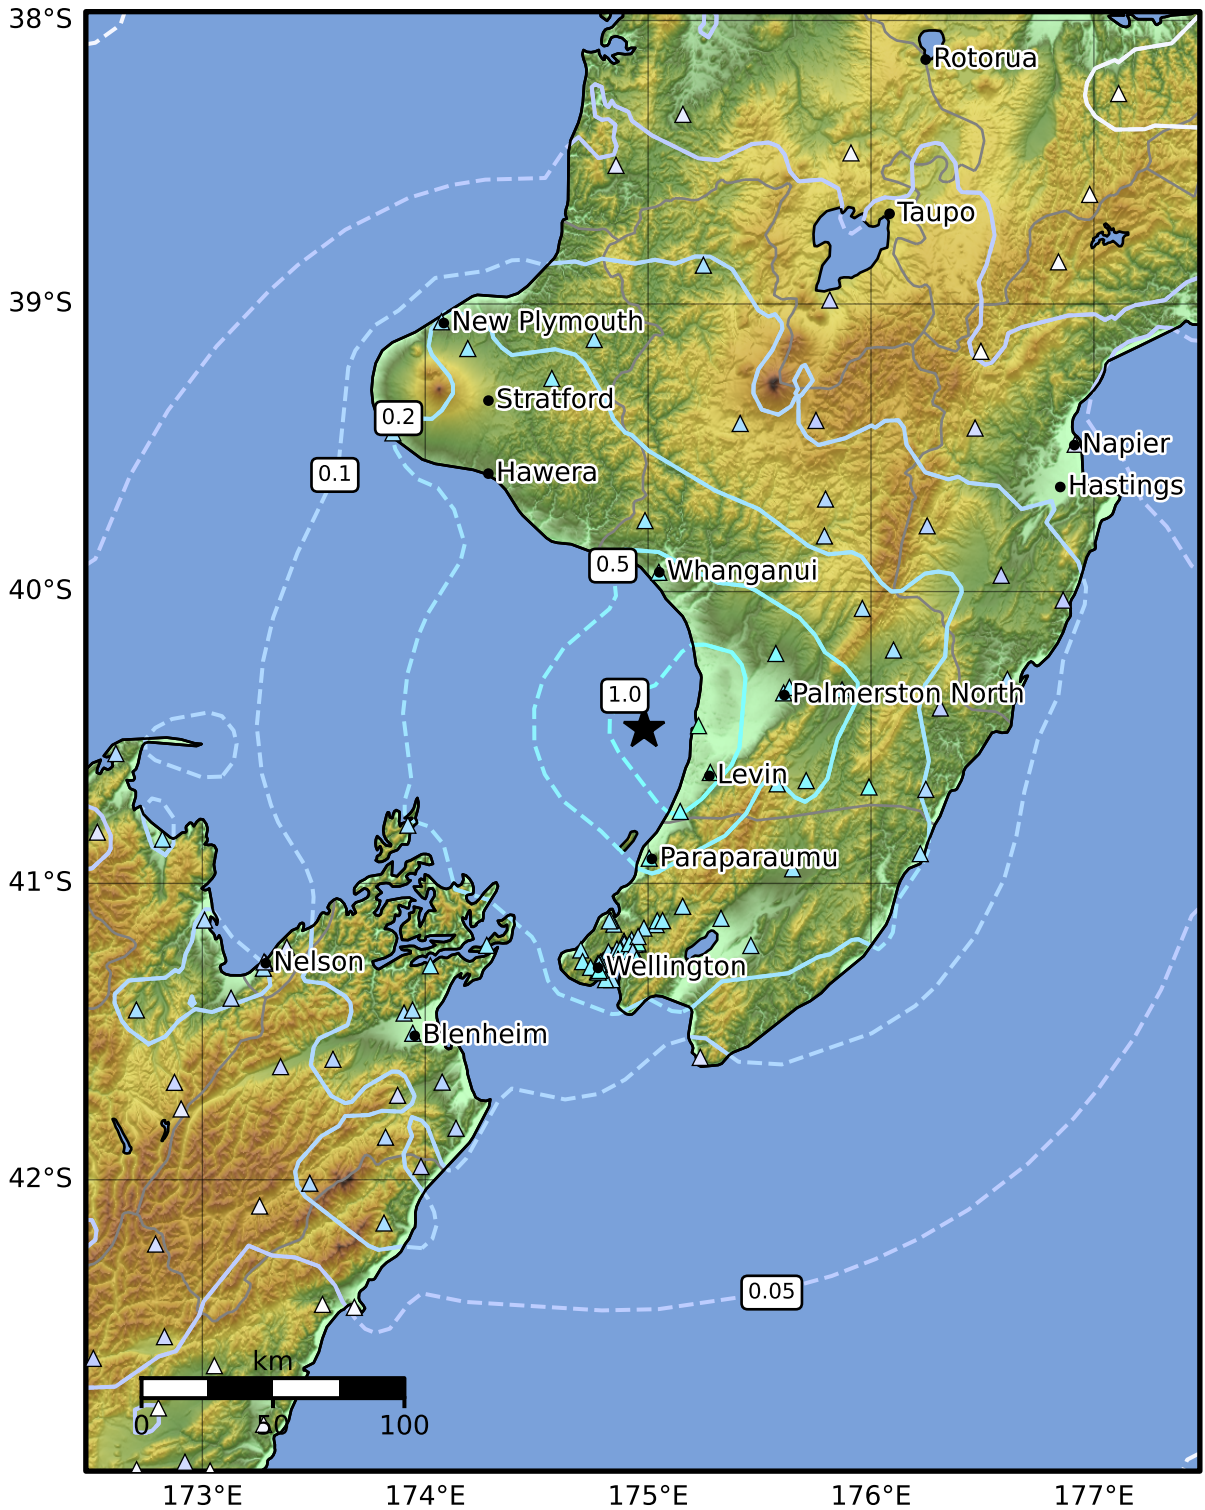

1.0 Second Peak Spectral Acceleration Map GNS Science

ShakeMap: Manawatu

May 26, 2020 00:34:04 UTC M5.2 S40.47 E174.98 Depth: 34.3km ID:2020p394658

SA(1.0) (%g)	0.1	0.2	0.5	1	2	5	10	20	50	100	200
---------------------	------------	------------	------------	----------	----------	----------	-----------	-----------	-----------	------------	------------

Scale based on Moratalla et al.(2021) and Worden et al.(2012) Version 1: Processed 2025-02-22T05:49:49Z

△ Seismic Instrument ○ Reported Intensity ★ Epicenter