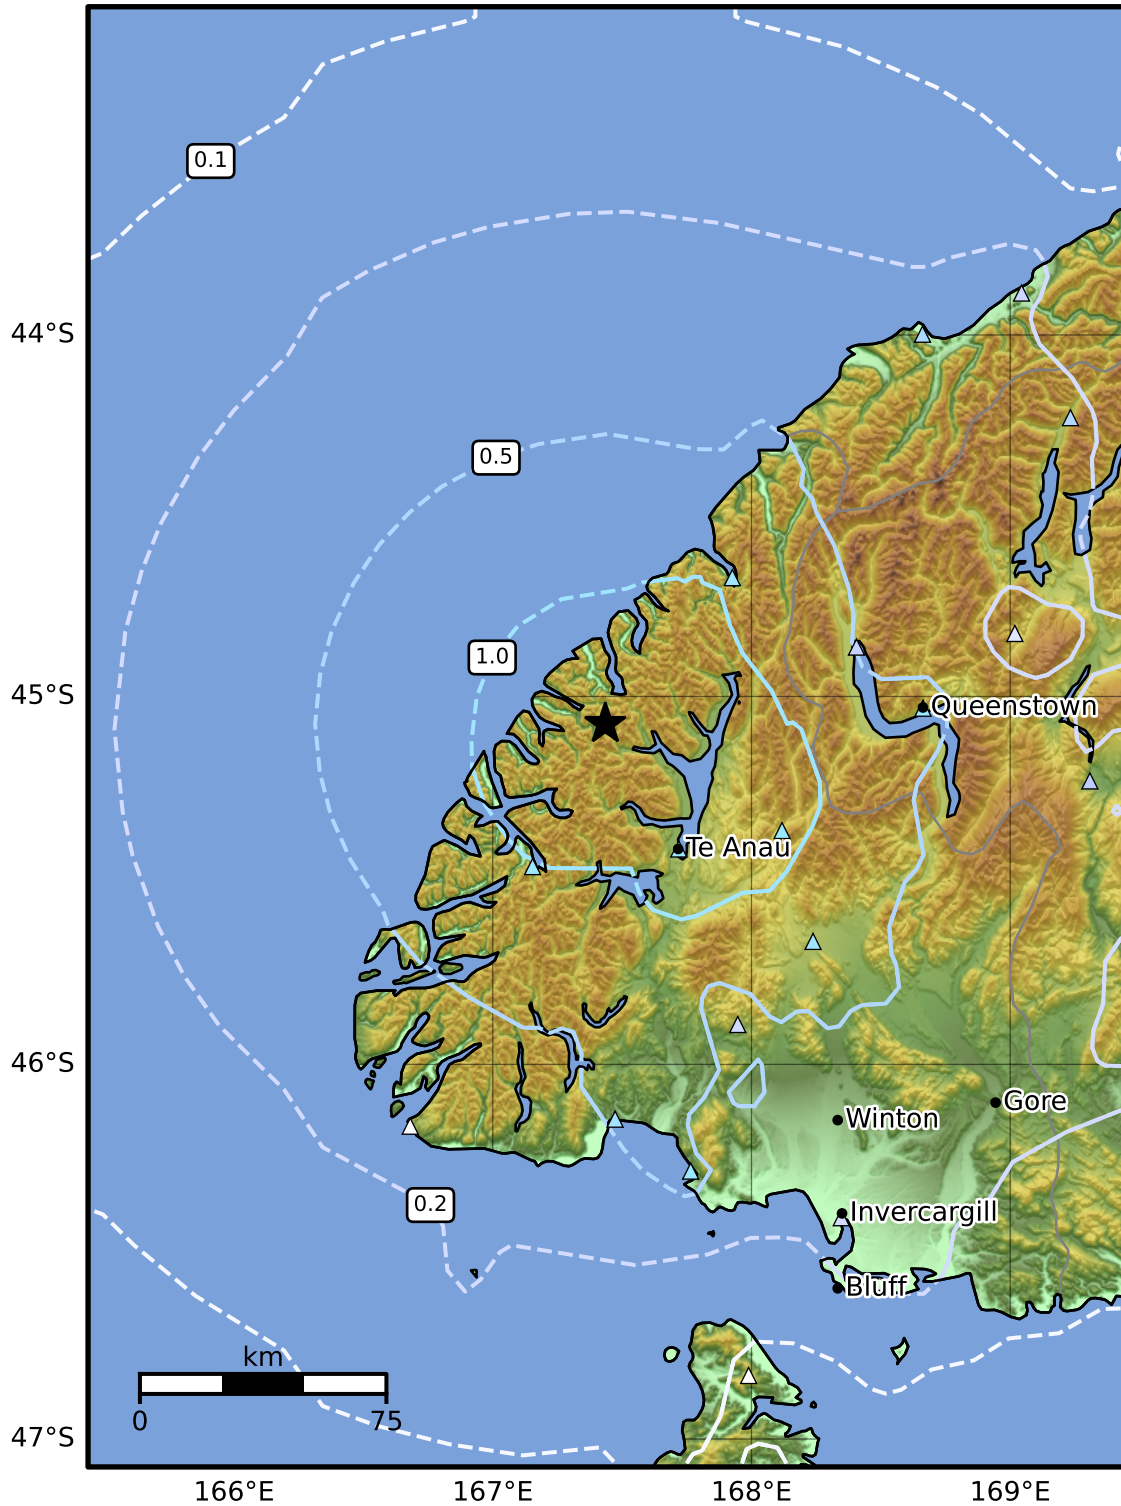

0.3 Second Peak Spectral Acceleration Map GNS Science
ShakeMap: Fiordland

Sep 22, 2020 08:51:14 UTC M4.6 S45.08 E167.44 Depth: 66.8km ID:2020p717213

SA(0.3) (%g)	0.1	0.2	0.5	1	2	5	10	20	50	100	200
--------------	-----	-----	-----	---	---	---	----	----	----	-----	-----

Scale based on Moratalla et al.(2021) and Worden et al.(2012) Version 1: Processed 2025-02-23T05:24:35Z

△ Seismic Instrument ○ Reported Intensity ★ Epicenter