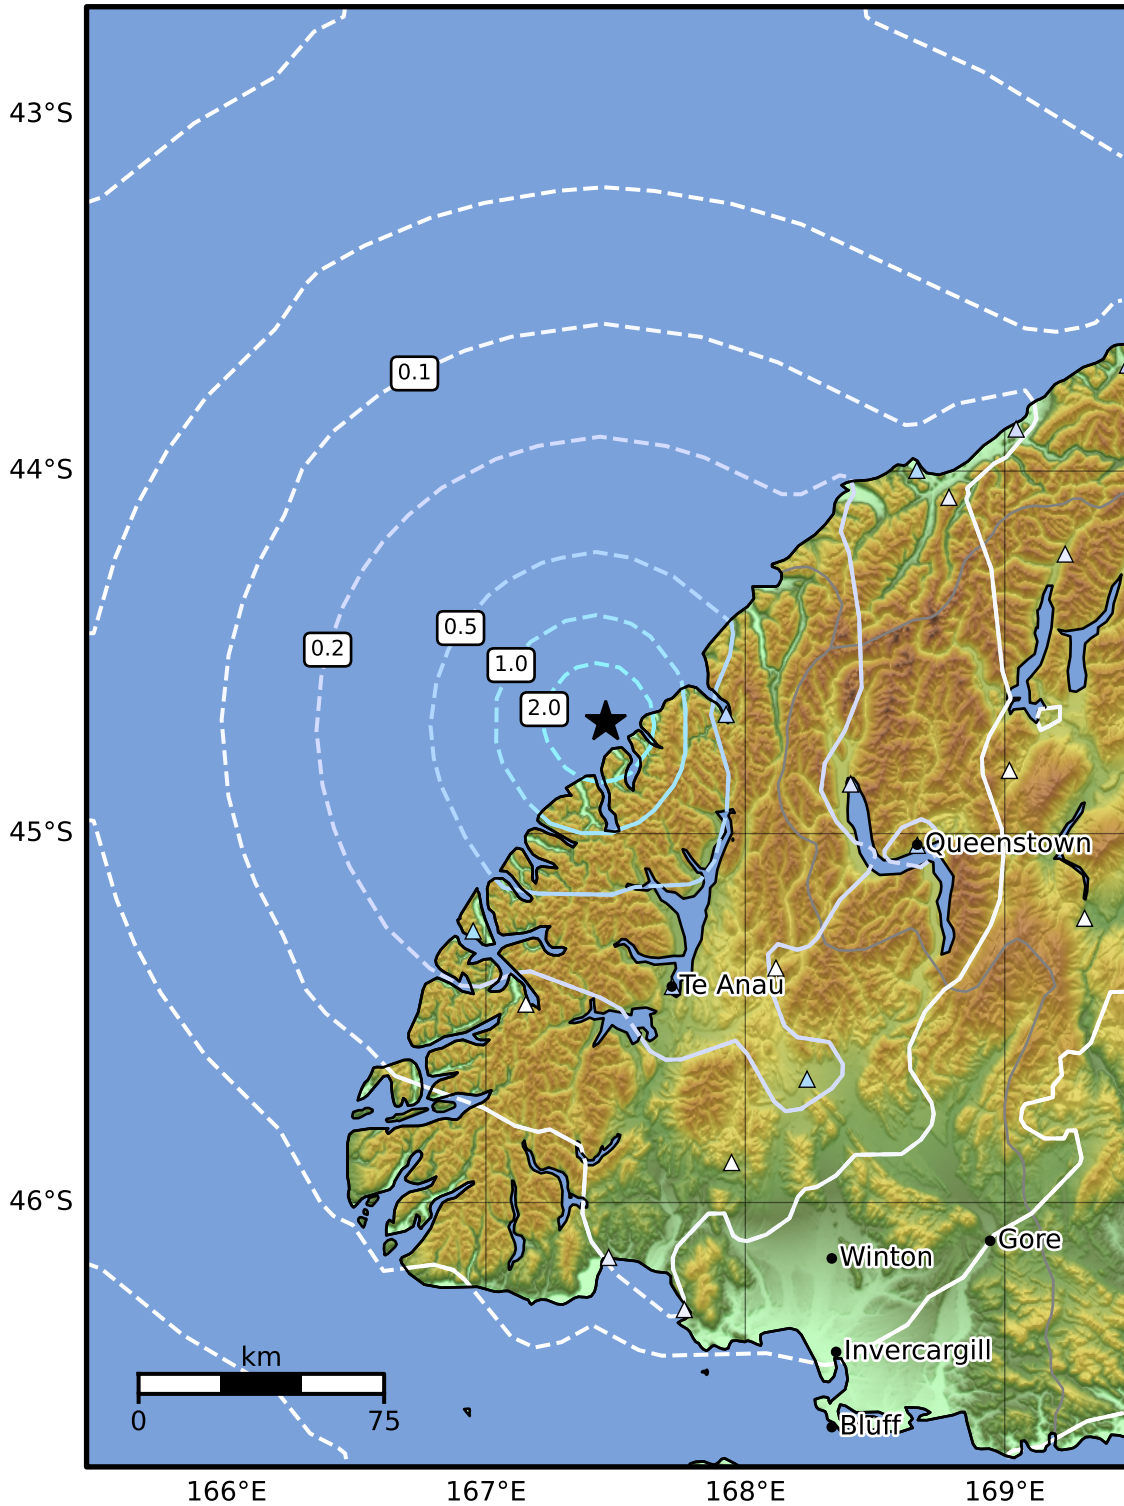

0.3 Second Peak Spectral Acceleration Map GNS Science
ShakeMap: Fiordland

Jan 13, 2021 17:37:27 UTC M4.4 S44.69 E167.46 Depth: 5.0km ID:2021p034417

SA(0.3) (%g)	0.1	0.2	0.5	1	2	5	10	20	50	100	200
--------------	-----	-----	-----	---	---	---	----	----	----	-----	-----

Scale based on Moratalla et al.(2021) and Worden et al.(2012) Version 1: Processed 2025-02-23T05:16:58Z

△ Seismic Instrument ○ Reported Intensity ★ Epicenter