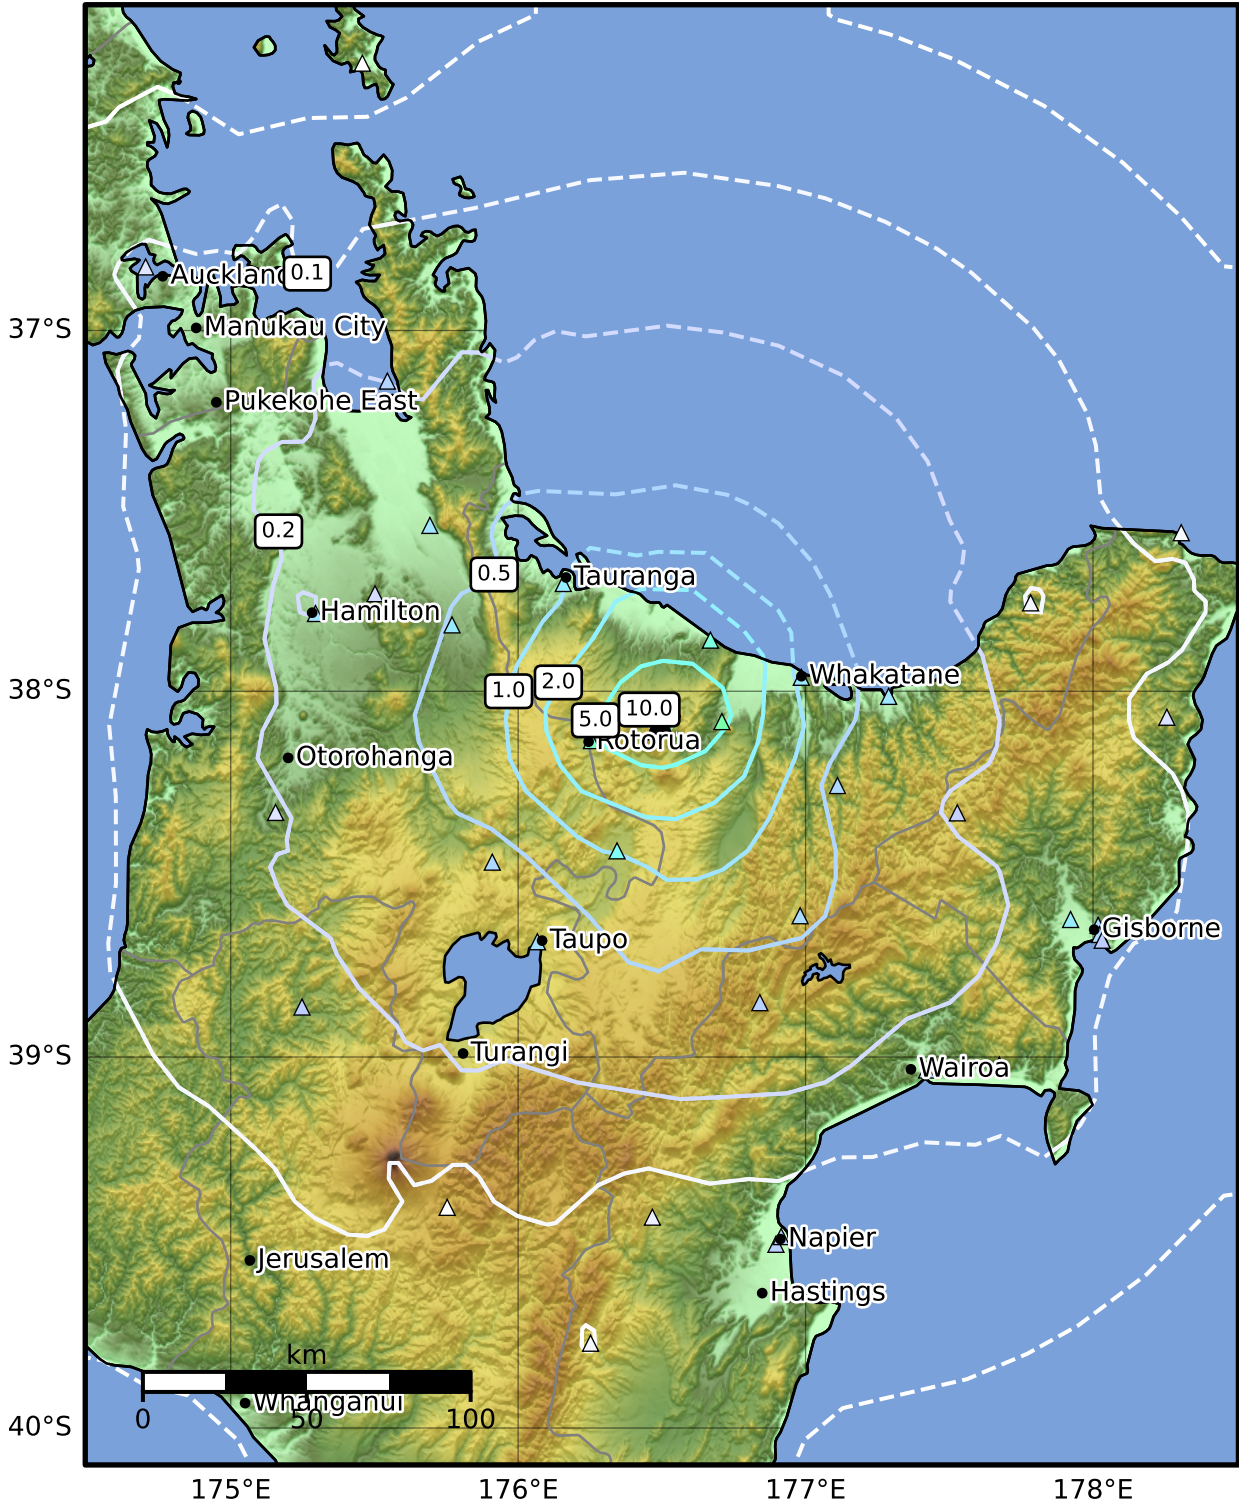

0.3 Second Peak Spectral Acceleration Map GNS Science  
ShakeMap: Rotorua

Jan 24, 2021 19:12:34 UTC M4.7 S38.09 E176.49 Depth: 5.0km ID:2021p064325

SA(0.3) (%g)	0.1	0.2	0.5	1	2	5	10	20	50	100	200
--------------	-----	-----	-----	---	---	---	----	----	----	-----	-----

Scale based on Moratalla et al.(2021) and Worden et al.(2012) Version 1: Processed 2025-02-23T05:52:17Z

△ Seismic Instrument ○ Reported Intensity ★ Epicenter