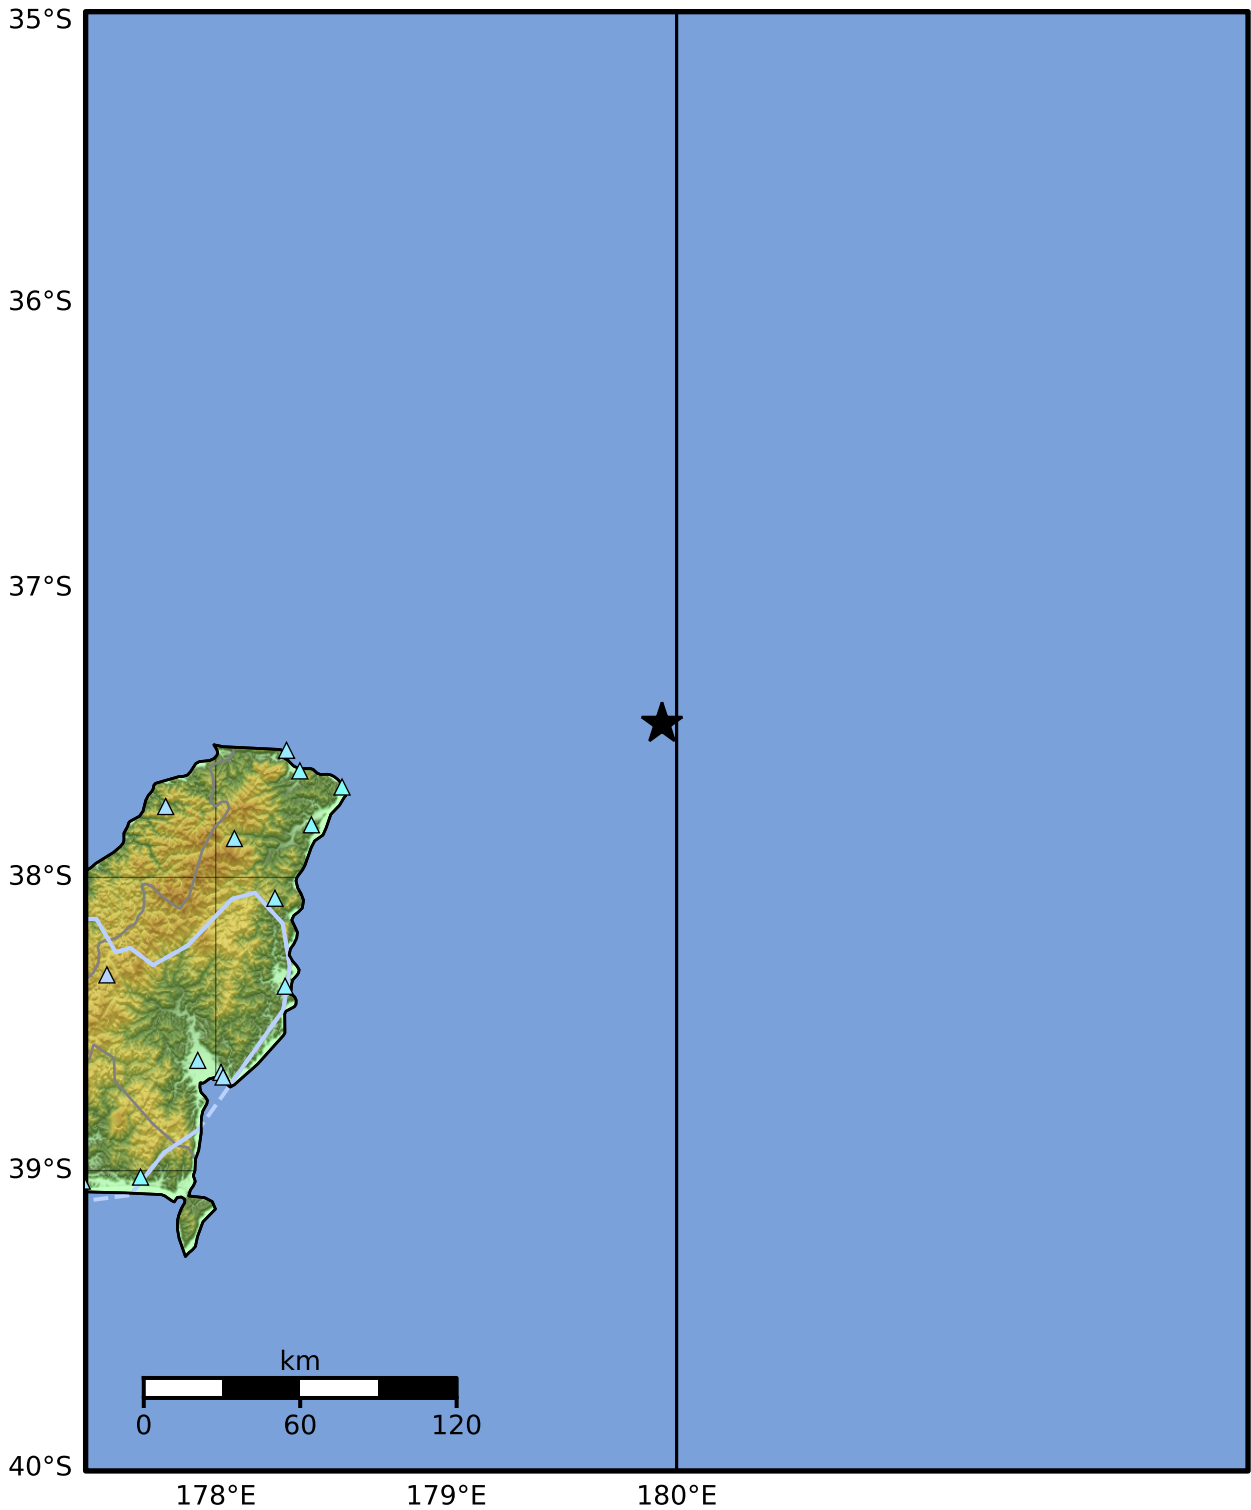

0.3 Second Peak Spectral Acceleration Map GNS Science

ShakeMap: Kermadec Trench

Mar 06, 2021 00:16:20 UTC M6.0 S37.47 E179.94 Depth: 33.0km ID:2021p173004

SA(0.3) (%g)	0.1	0.2	0.5	1	2	5	10	20	50	100	200
---------------------	------------	------------	------------	----------	----------	----------	-----------	-----------	-----------	------------	------------

Scale based on Moratalla et al.(2021) and Worden et al.(2012) Version 1: Processed 2025-02-22T06:39:08Z

△ Seismic Instrument ○ Reported Intensity ★ Epicenter