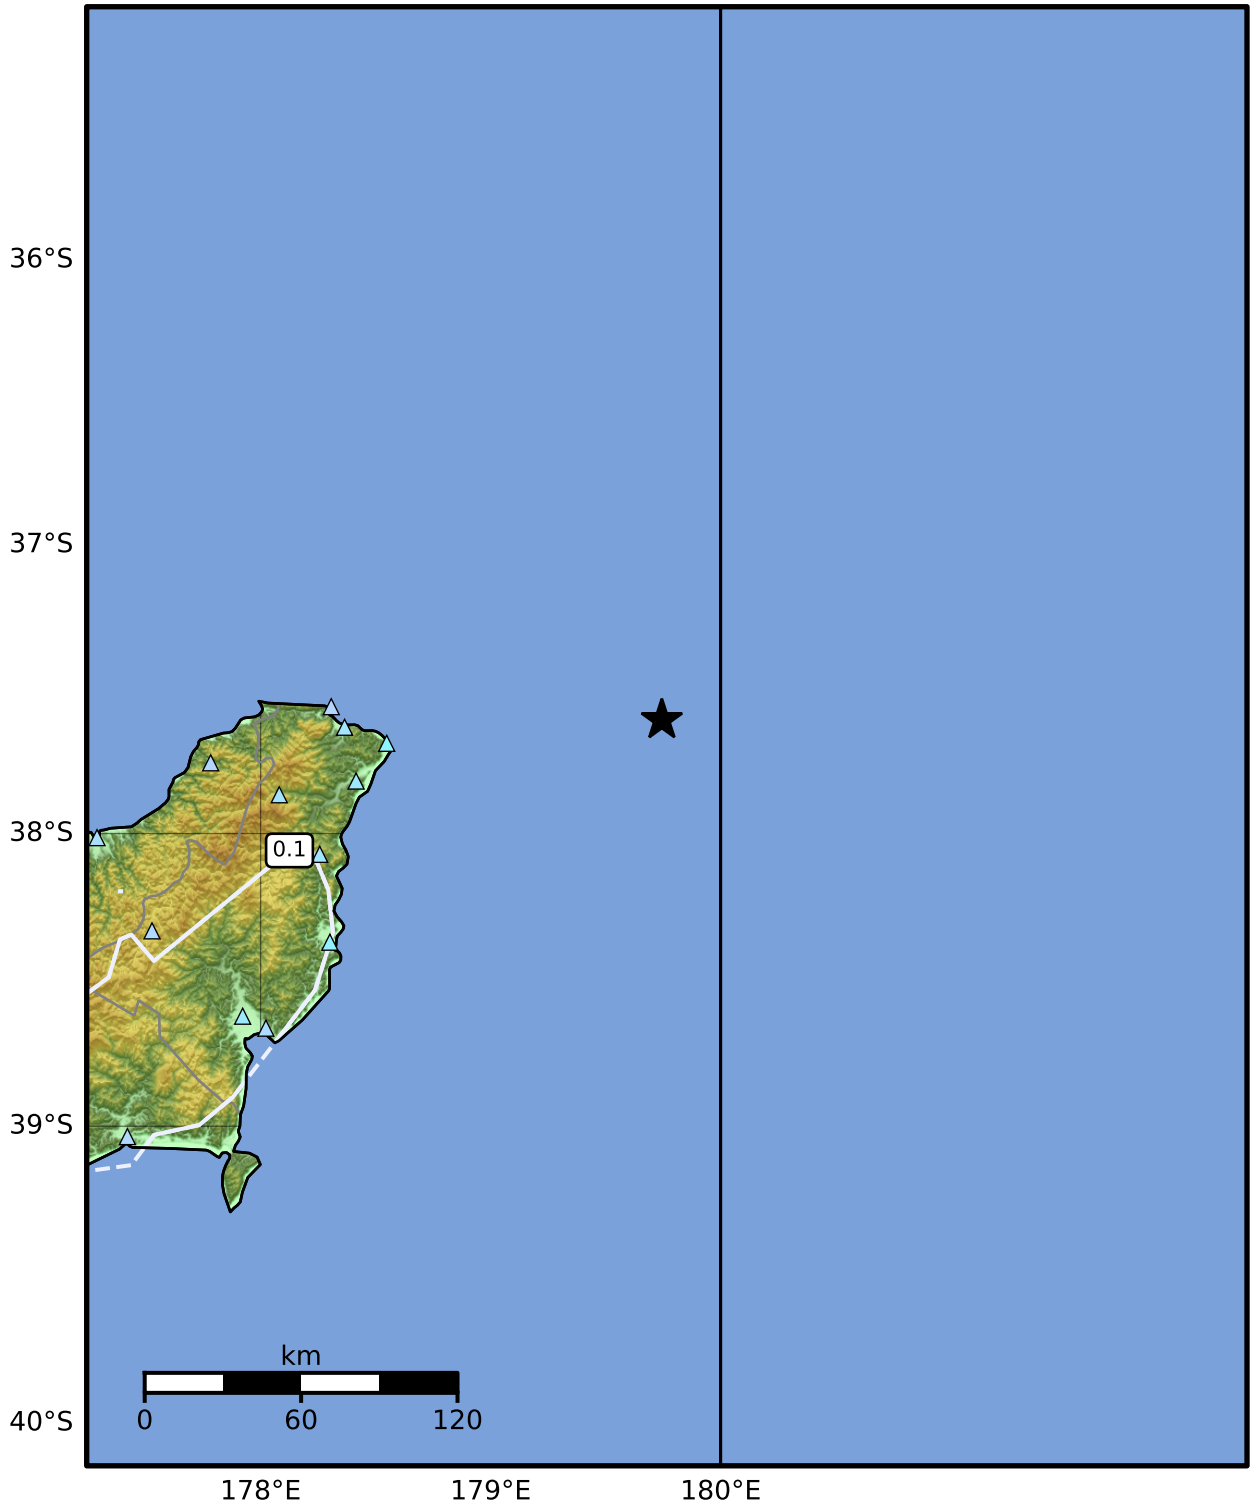

0.3 Second Peak Spectral Acceleration Map GNS Science

ShakeMap: Kermadec Trench

Apr 29, 2021 03:58:48 UTC M5.5 S37.61 E179.74 Depth: 38.9km ID:2021p319367

SA(0.3) (%g)	0.1	0.2	0.5	1	2	5	10	20	50	100	200
--------------	-----	-----	-----	---	---	---	----	----	----	-----	-----

Scale based on Moratalla et al.(2021) and Worden et al.(2012) Version 1: Processed 2025-02-22T07:11:19Z

△ Seismic Instrument ○ Reported Intensity ★ Epicenter