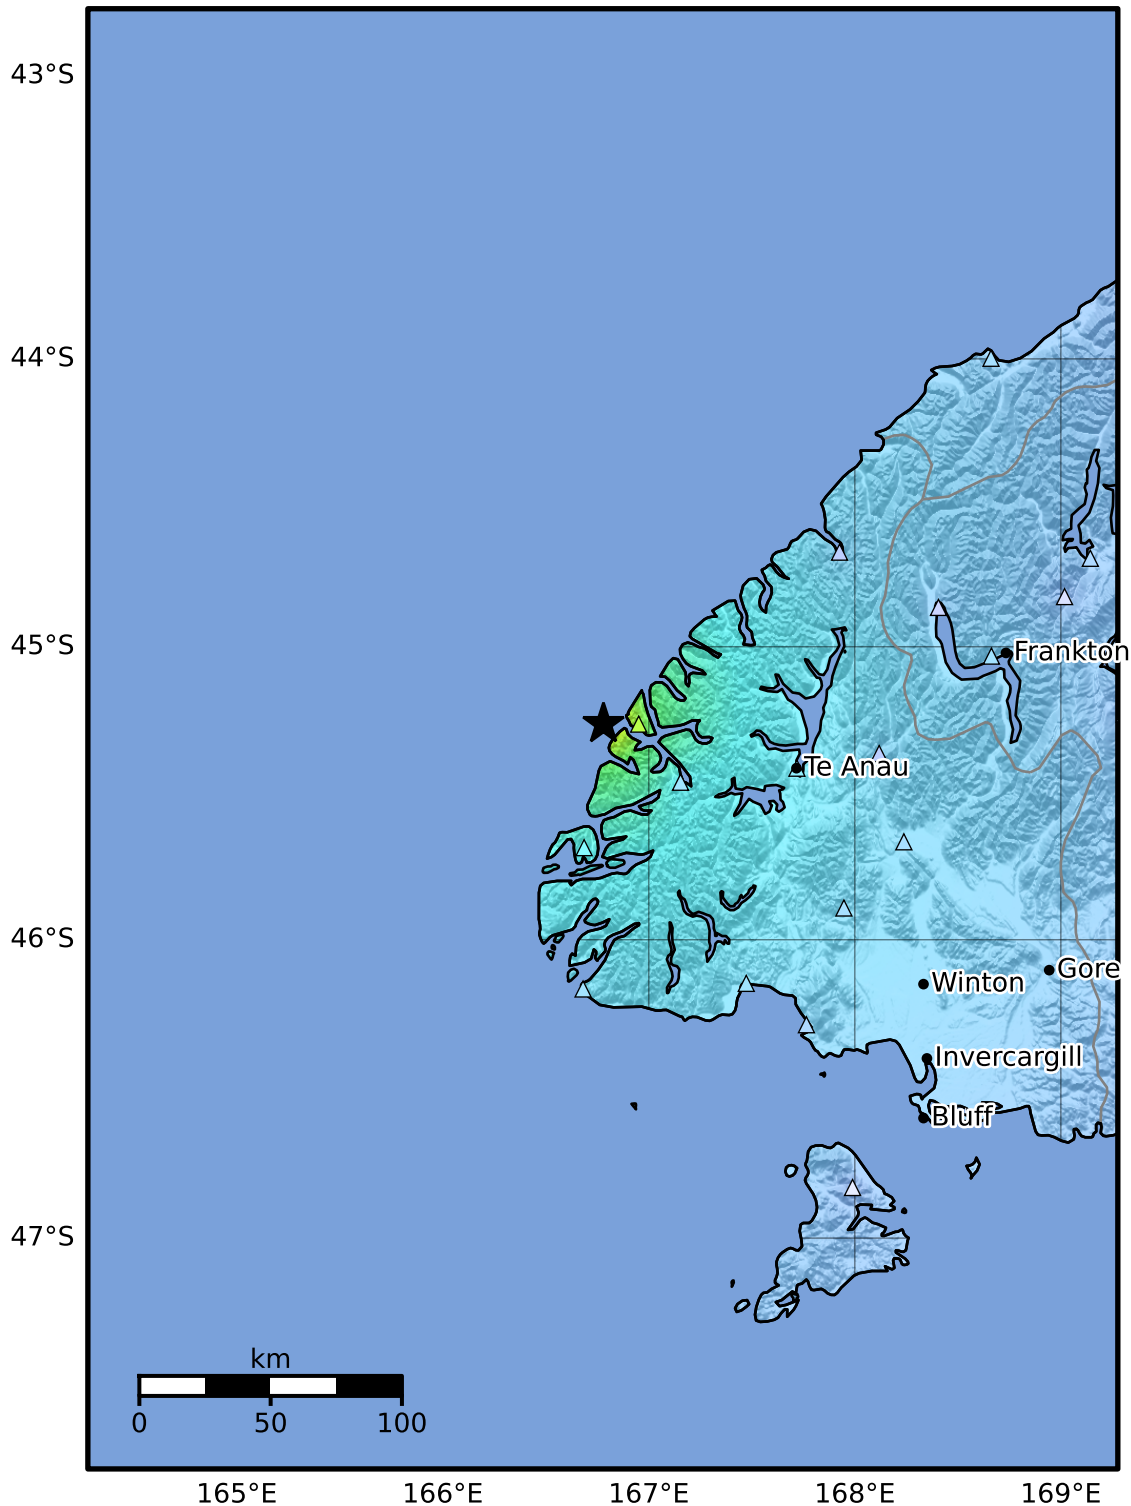

Macroseismic Intensity Map GNS Science
ShakeMap: Fiordland

May 31, 2021 04:09:00 UTC M5.3 S45.27 E166.78 Depth: 12.0km ID:2021p405872

SHAKING	Not felt	Weak	Light	Moderate	Strong	Very strong	Severe	Violent	Extreme
DAMAGE	None	None	None	Very light	Light	Moderate	Moderate/heavy	Heavy	Very heavy
PGA(%g)	<0.0464	0.29	1.63	5.16	12.5	22.4	40.2	72.2	>129
PGV(cm/s)	<0.0215	0.125	1.04	4.31	14.5	26.4	48.3	88.4	>162
INTENSITY	I	II-III	IV	V	VI	VII	VIII	IX	X+

Scale based on Moratalla et al.(2021) and Worden et al.(2012) Version 1: Processed 2025-02-22T07:30:22Z

△ Seismic Instrument ○ Reported Intensity

★ Epicenter