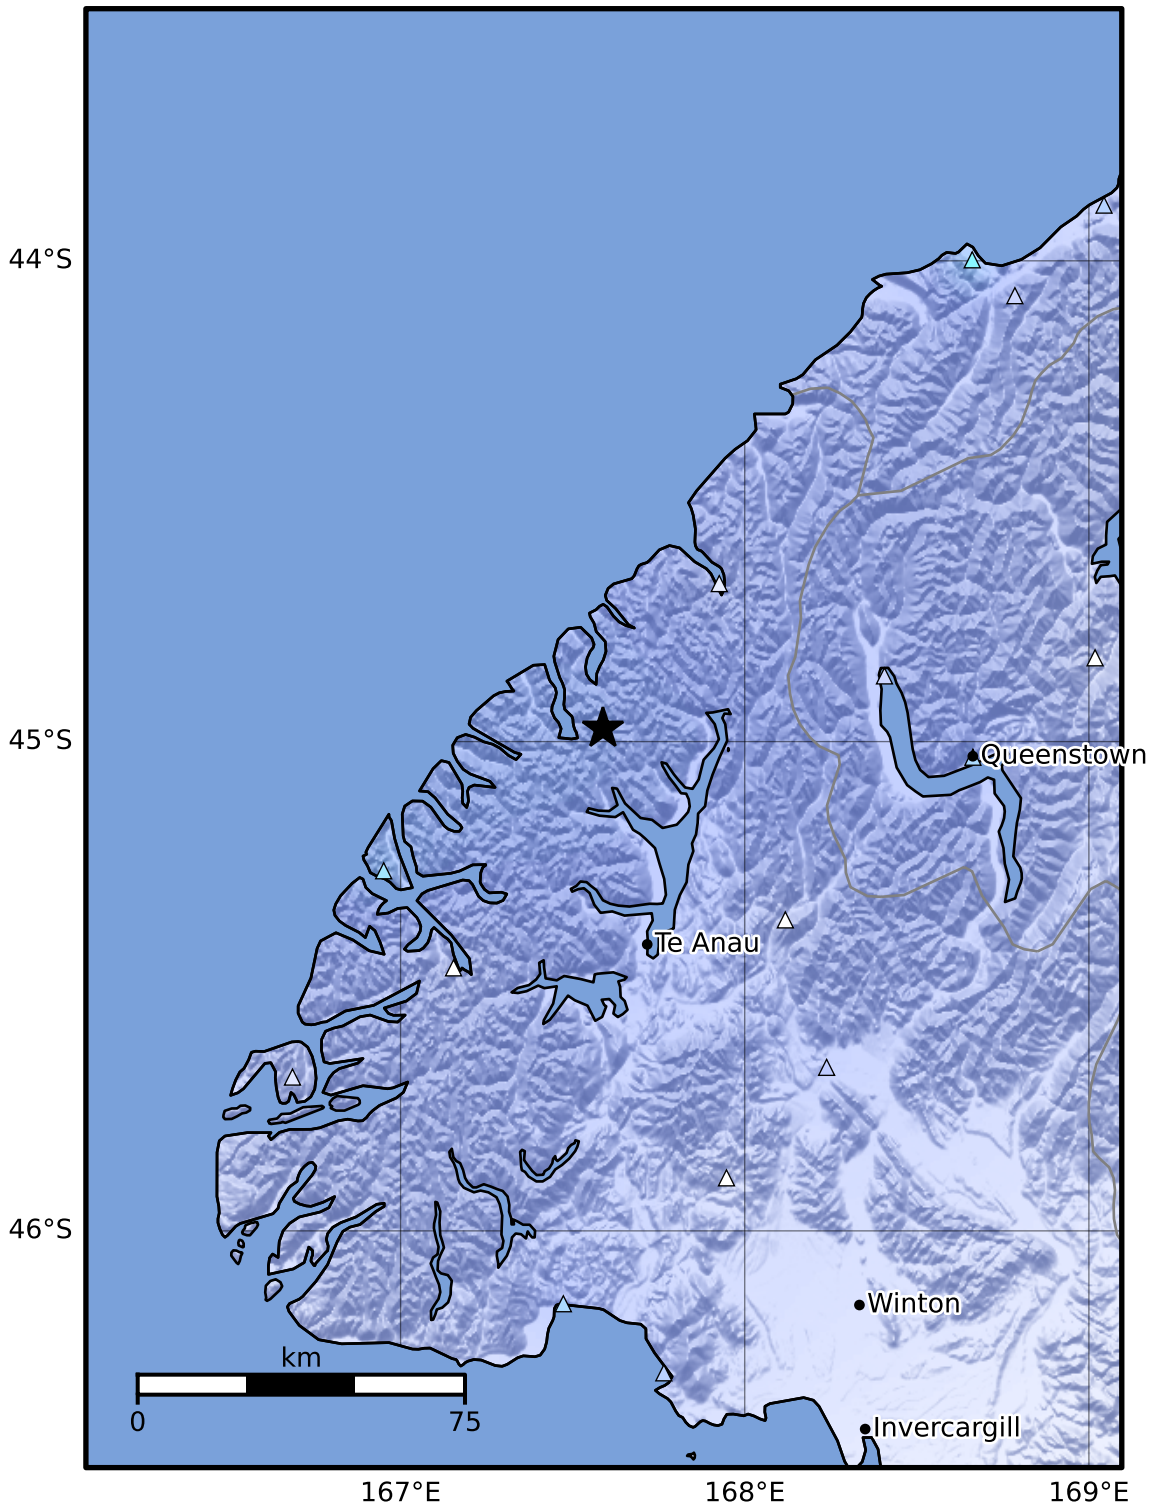

Macroseismic Intensity Map GNS Science
ShakeMap: Fiordland

Jul 12, 2021 01:12:43 UTC M3.7 S44.97 E167.59 Depth: 106.3km ID:2021p519055

SHAKING	Not felt	Weak	Light	Moderate	Strong	Very strong	Severe	Violent	Extreme
DAMAGE	None	None	None	Very light	Light	Moderate	Moderate/heavy	Heavy	Very heavy
PGA(%g)	<0.0464	0.29	1.63	5.16	12.5	22.4	40.2	72.2	>129
PGV(cm/s)	<0.0215	0.125	1.04	4.31	14.5	26.4	48.3	88.4	>162
INTENSITY	I	II-III	IV	V	VI	VII	VIII	IX	X+

Scale based on Moratalla et al.(2021) and Worden et al.(2012) Version 1: Processed 2025-02-23T12:44:16Z
 △ Seismic Instrument ○ Reported Intensity ★ Epicenter