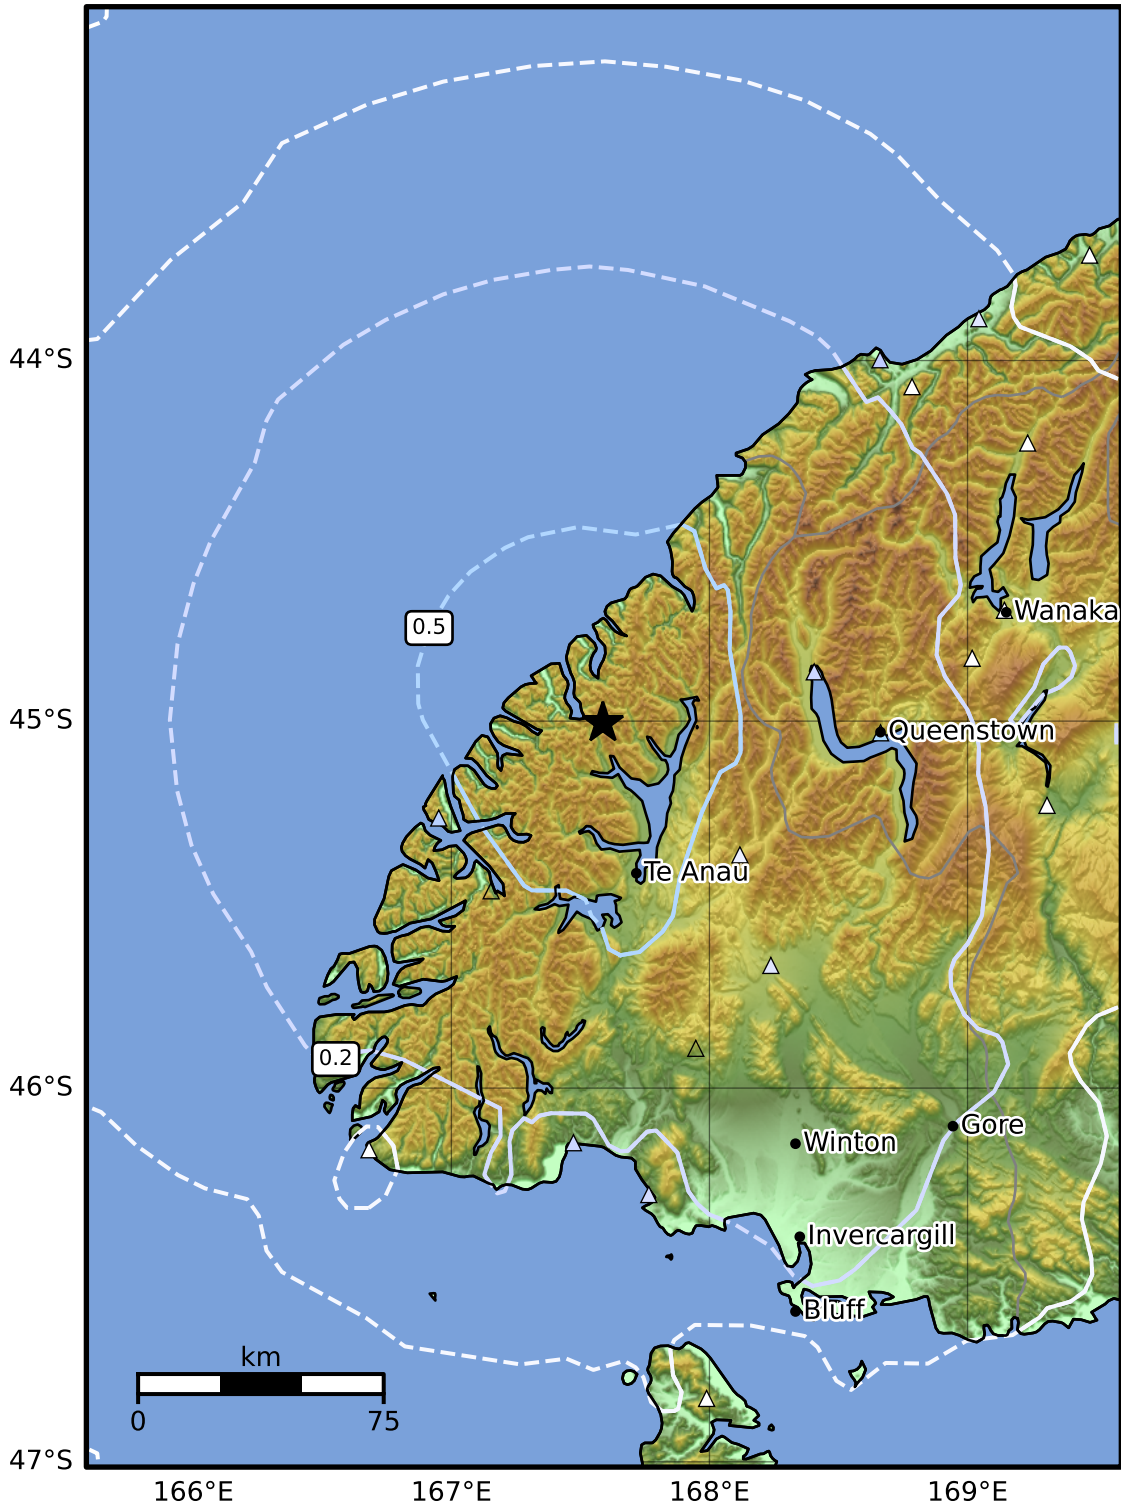

0.3 Second Peak Spectral Acceleration Map GNS Science
ShakeMap: Fiordland

Jul 18, 2021 08:36:25 UTC M4.2 S45.01 E167.59 Depth: 91.0km ID:2021p536104

SA(0.3) (%g)	0.1	0.2	0.5	1	2	5	10	20	50	100	200
--------------	-----	-----	-----	---	---	---	----	----	----	-----	-----

Scale based on Moratalla et al.(2021) and Worden et al.(2012) Version 1: Processed 2025-02-23T05:34:14Z

△ Seismic Instrument ○ Reported Intensity ★ Epicenter